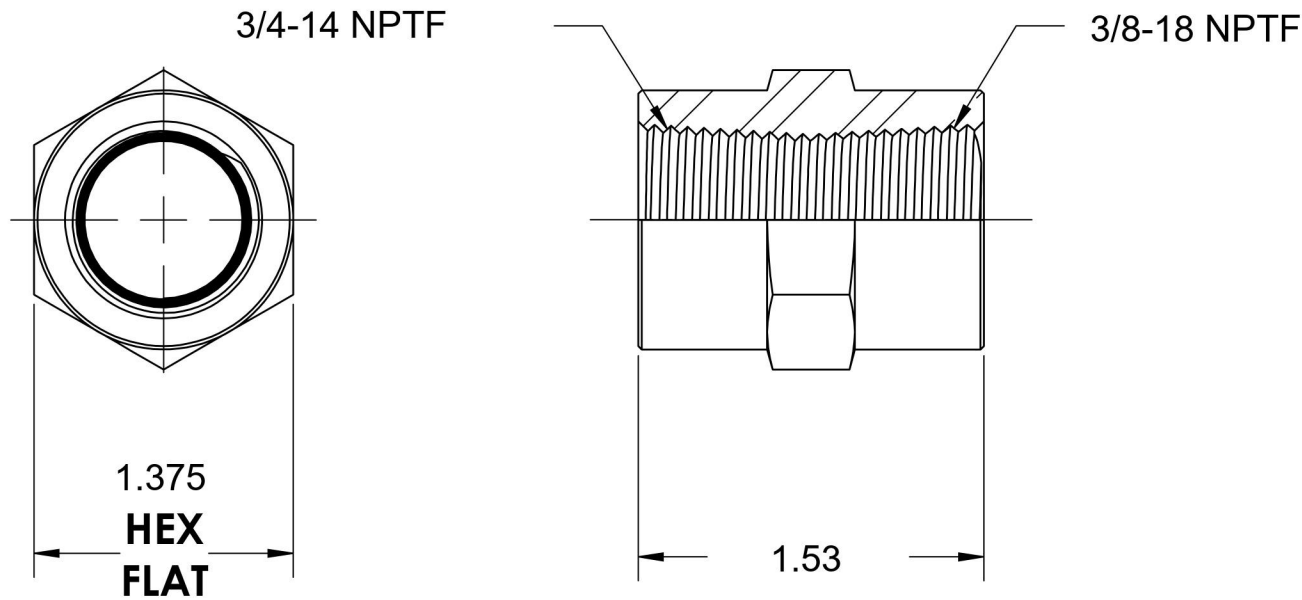

5000-12-06-SS

Stainless Steel, SAE J514 Pipe Hex Coupling, 3/4" Female NPTF x 3/8" Female NPTF

6701 Cochran Road
Solon, Ohio 44139
Phone: (440) 248-1880
Toll Free: 1-888-331-1523

Temperature Rating -425°F to 1200°F	Material 316/316L Stainless Steel	Industry Standards SAE J514 , SAE J476	Series 5000-SS
Pressure Rating 4800 psi	Finish Passivated		Series Description SAE J514 Pipe Hex Coupling