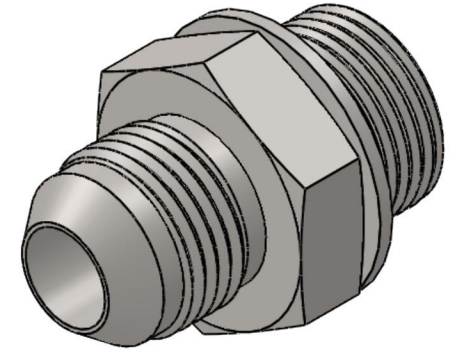

# 7005-06-16-SS-BS

Stainless Steel, SAE J514 37° Flare Metric Type (D) Bonded Seal Port/Line Connector, 3/8" Male JIC x M16X1.5 Male Metric 60° Line/Port

6701 Cochran Road  
Solon, Ohio 44139  
Phone: (440) 248-1880  
Toll Free: 1-888-331-1523

<b>Temperature Rating</b>	<b>Material</b>	<b>Industry Standards</b>	<b>Series</b>
-40°F to 250°F	316/316L Stainless Steel	SAE J514, ISO 9974	7005-BS-SS
<b>Pressure Rating</b>	<b>Finish</b>		<b>Series Description</b>
6000 psi	Passivated		SAE J514 37° Flare Metric Type (D) Bonded Seal Port/Line Connector