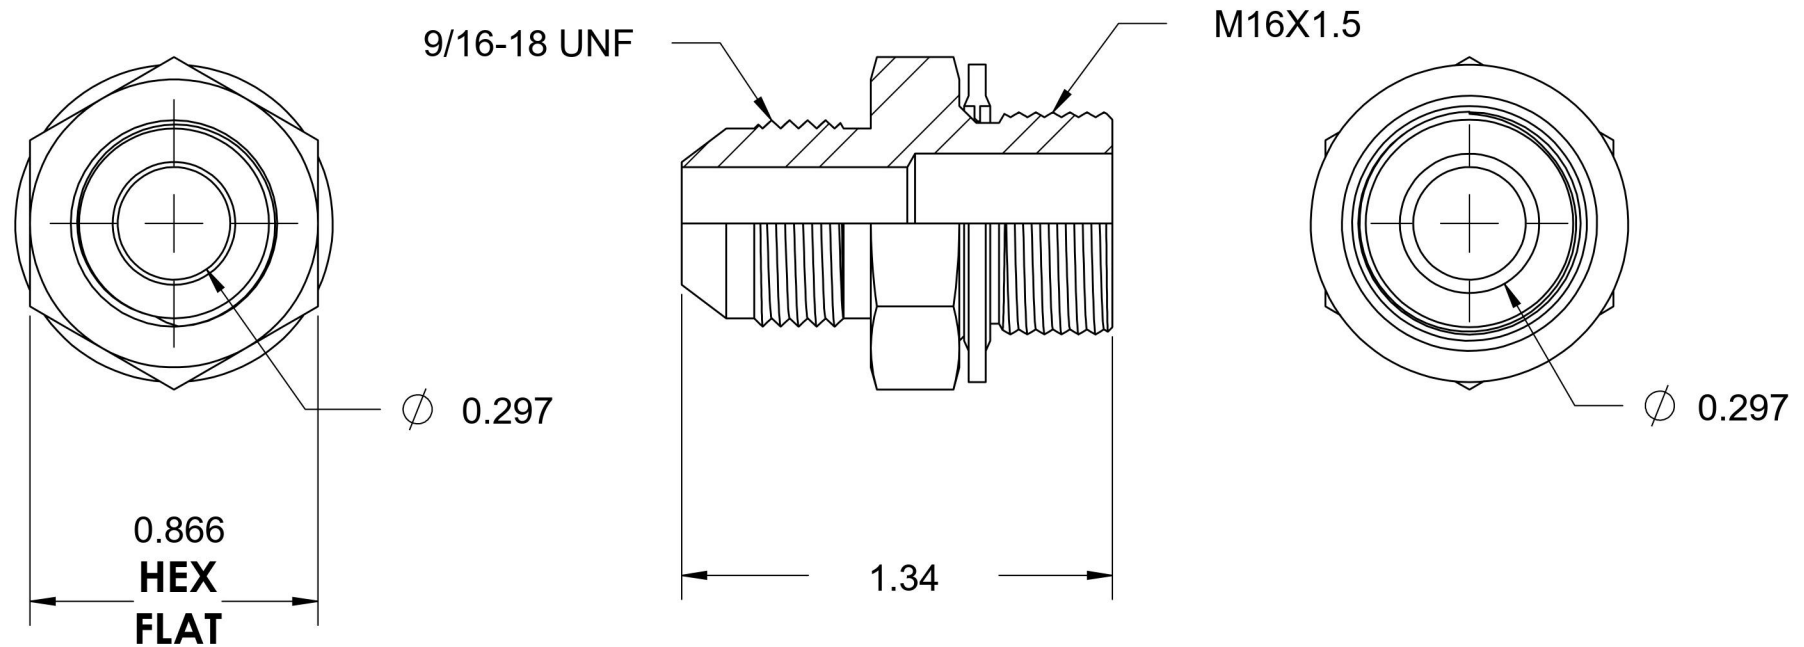

# 7005-06-16-SS-BS

Stainless Steel, SAE J514 37° Flare Metric Type (D) Bonded Seal Port/Line Connector, 3/8" Male JIC x M16X1.5 Male Metric 60° Line/Port

6701 Cochran Road  
Solon, Ohio 44139  
Phone: (440) 248-1880  
Toll Free: 1-888-331-1523

<b>Temperature Rating</b>	<b>Material</b>	<b>Industry Standards</b>	<b>Series</b>
-40°F to 250°F	316/316L Stainless Steel	SAE J514, ISO 9974	7005-BS-SS
<b>Pressure Rating</b>	<b>Finish</b>		<b>Series Description</b>
6000 psi	Passivated		SAE J514 37° Flare Metric Type (D) Bonded Seal Port/Line Connector