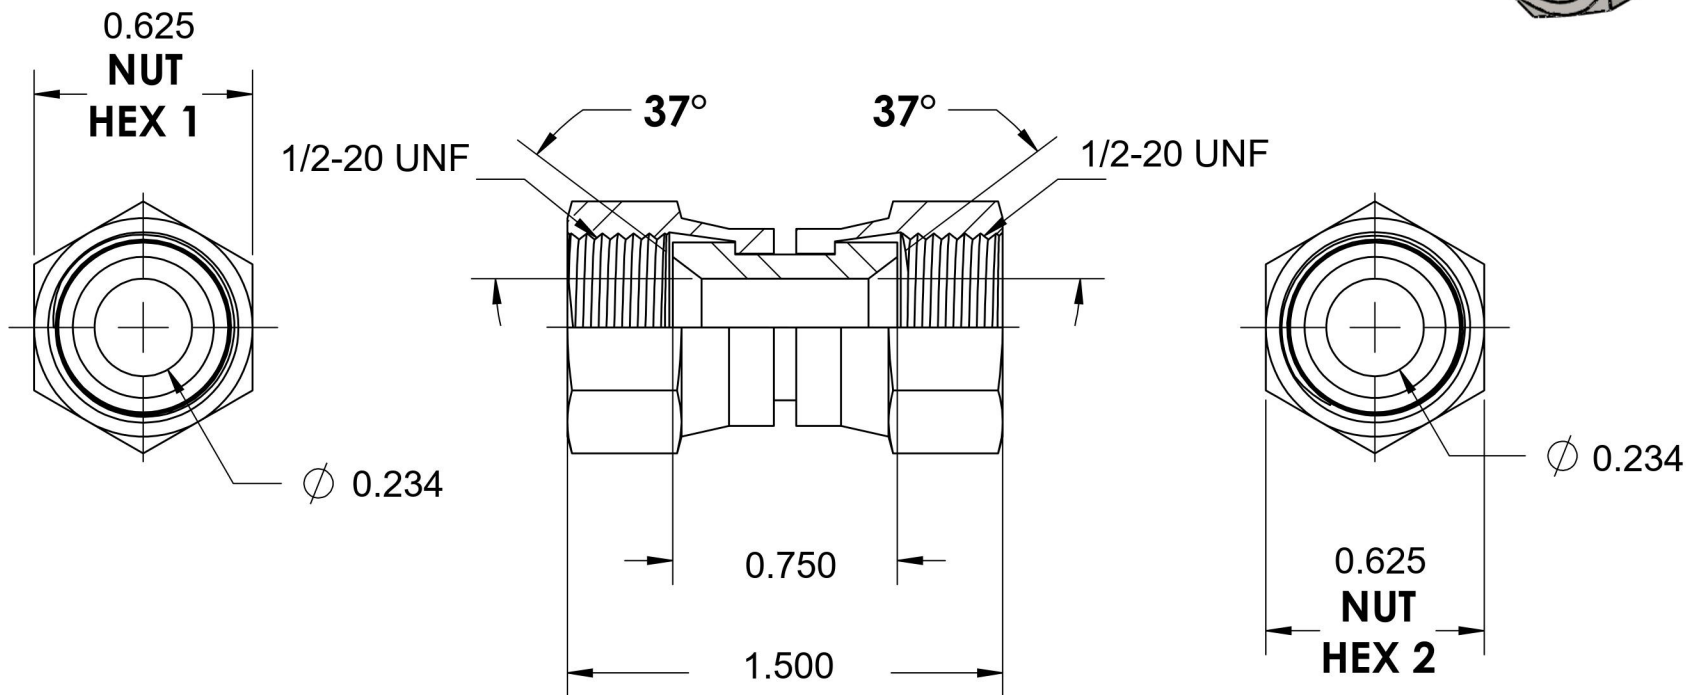

# 6565-05-05

Steel, SAE J514 37° Flare Swivel Union, 5/16" Female JIC Swivel

6701 Cochran Road  
Solon, Ohio 44139  
Phone: (440) 248-1880  
Toll Free: 1-888-331-1523

<b>Temperature Rating</b>	<b>Material</b>	<b>Industry Standards</b>	<b>Series</b>
-65°F to 500°F	C1045/12L14 Steel	SAE J514, ASTM B633	6565
<b>Pressure Rating</b>	<b>Finish</b>		<b>Series Description</b>
6000 psi	Trivalent Zinc		SAE J514 37° Flare Swivel Union