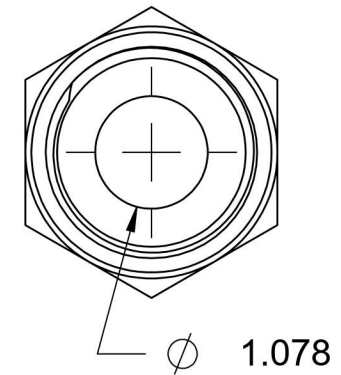

# 6400-16-20-O-SS

Stainless Steel, SAE J514 37° Flare Port Connector, 1" Male JIC x 1-5/8-12 Male ORB

6701 Cochran Road  
Solon, Ohio 44139  
Phone: (440) 248-1880  
Toll Free: 1-888-331-1523

**Temperature Rating**

-40°F to 250°F

**Pressure Rating**

4800 psi

**Material**

316/316L Stainless Steel

**Finish**

Passivated

**Industry Standards**