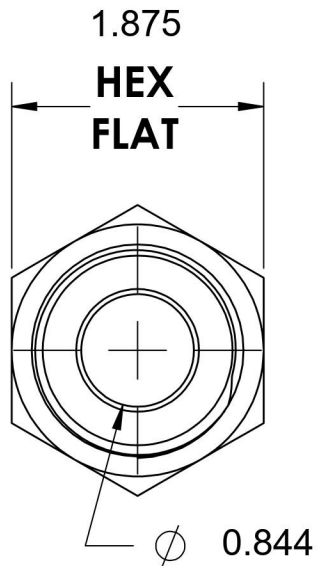

# 6400-16-20-O-SS

Stainless Steel, SAE J514 37° Flare Port Connector, 1" Male JIC x 1-5/8-12 Male ORB

6701 Cochran Road  
Solon, Ohio 44139  
Phone: (440) 248-1880  
Toll Free: 1-888-331-1523

**Temperature Rating**