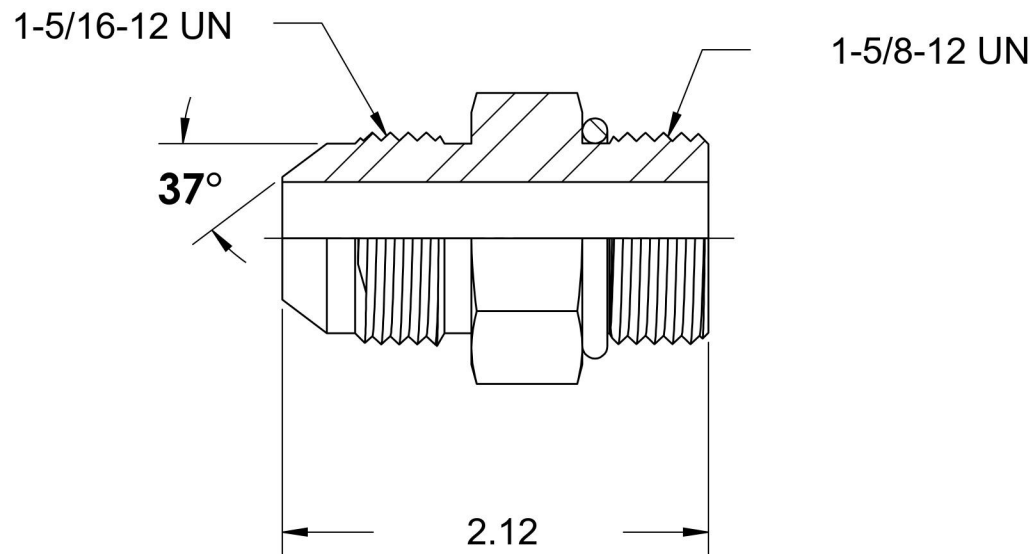

# 6400-16-20-O-SS

Stainless Steel, SAE J514 37° Flare Port Connector, 1" Male JIC x 1-5/8-12 Male ORB

6701 Cochran Road  
Solon, Ohio 44139  
Phone: (440) 248-1880  
Toll Free: 1-888-331-1523

**Temperature Rating**

-40°F to 250°F

**Pressure Rating**

4800 psi

**Material**

316/316L Stainless Steel

**Finish**

Passivated

**Industry Standards**

SAE J514, SAE J1926-3

**Series**

6400-O-SS

**Series Description**

SAE J514 37° Flare Port Connector