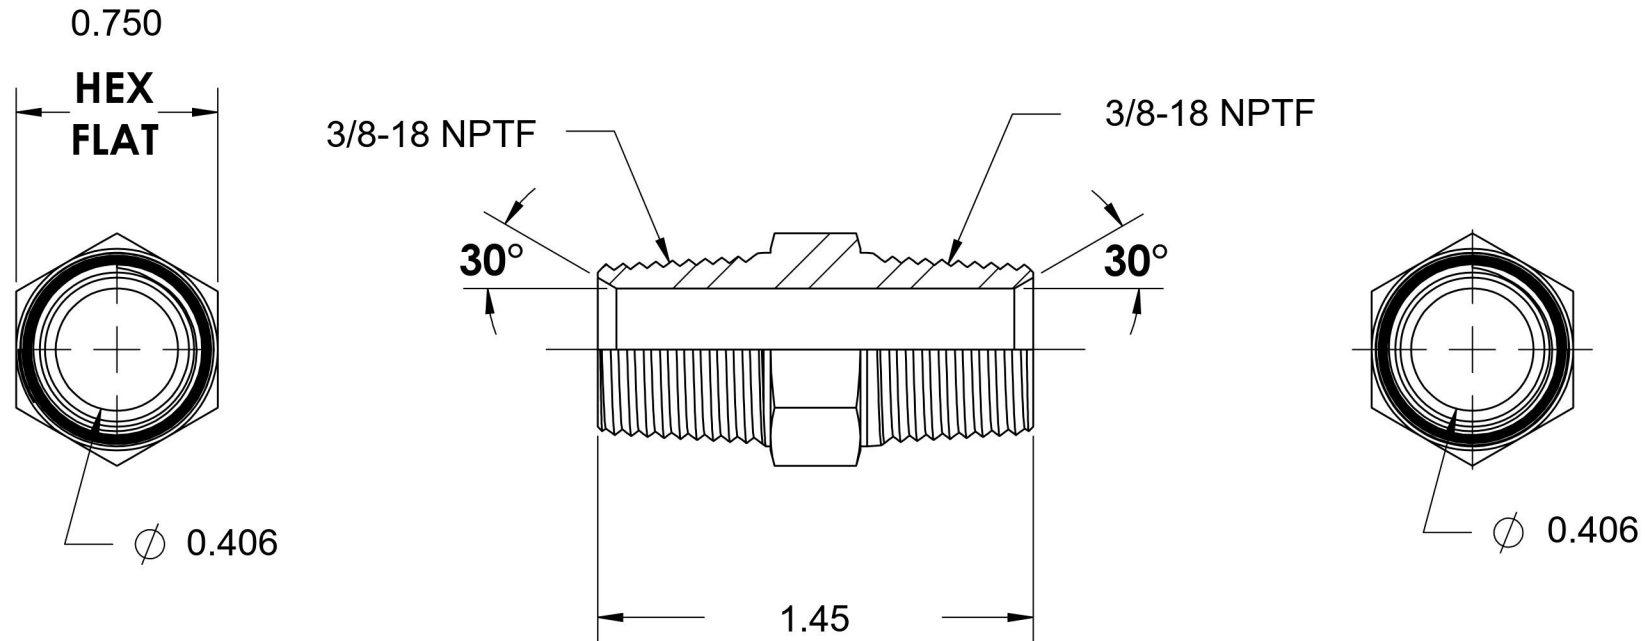

5404-06-06

Steel, SAE J514 Pipe Nipple, 3/8" Male NPTF 30° x 3/8" Male NPTF 30°

6701 Cochran Road
Solon, Ohio 44139
Phone: (440) 248-1880
Toll Free: 1-888-331-1523

Temperature Rating

-65°F to 500°F

Pressure Rating

Series

5404

Series Description

SAE J514 Pipe Nipple