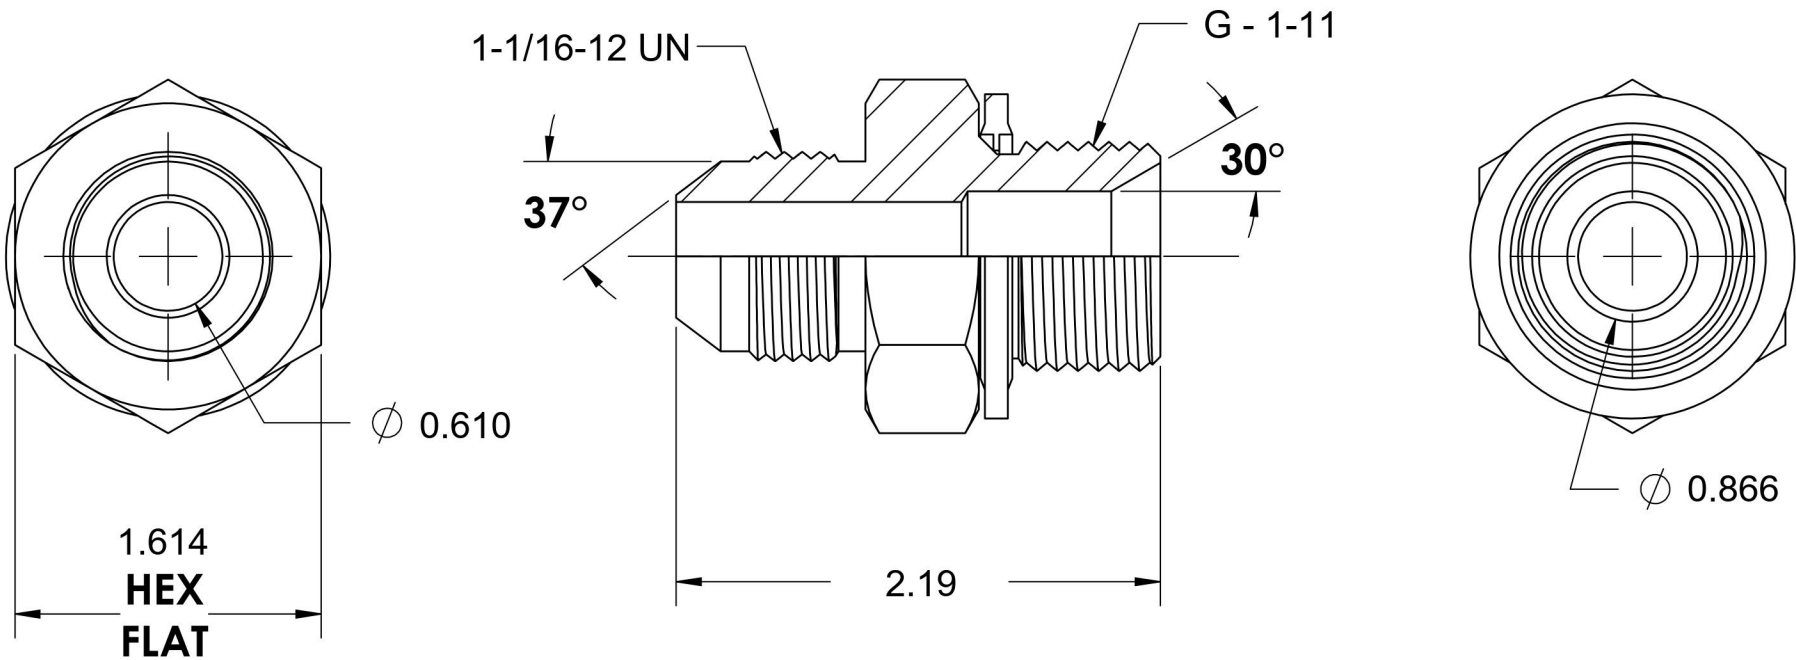

7002-12-16-BS

Steel, SAE J514 37° Flare BSPP Type (D) Bonded Seal Port/Line Adapter, 3/4" Male JIC x 1-11 Male BSPP 60° Line/Port

6701 Cochran Road
Solon, Ohio 44139
Phone: (440) 248-1880
Toll Free: 1-888-331-1523

Temperature Rating	Material	Industry Standards	Series
-22°F to 257°F	C1045/12L14 Steel	SAE J514, ISO 1179	7002-BS
Pressure Rating	Finish	ASTM B633	Series Description
1700 psi	Trivalent Zinc		SAE J514 37° Flare BSPP Type (D) Bonded Seal Port/Line Adapter