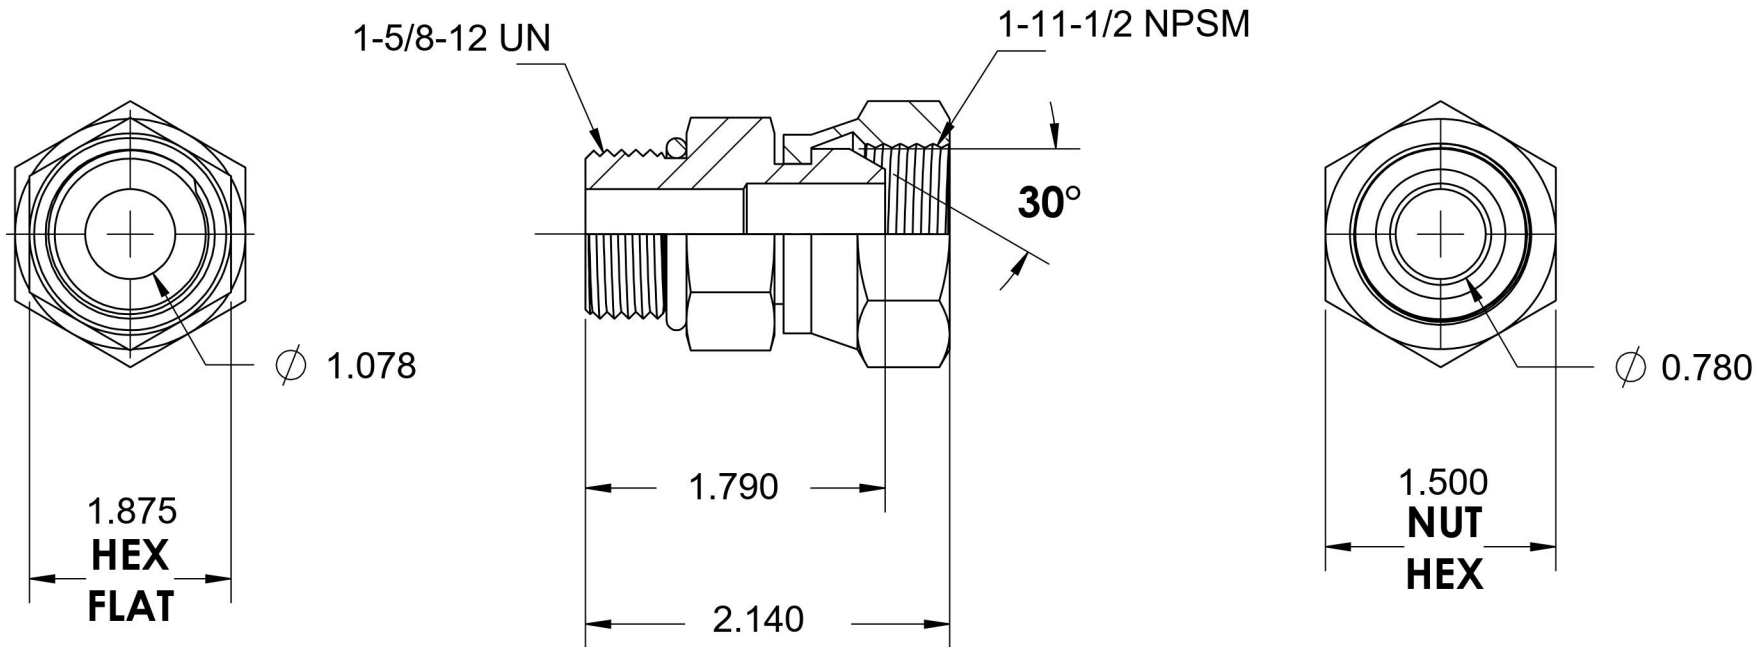

# 6900-20-16-O-SS

Stainless Steel, SAE J514 NPSM Swivel Port Connector, 1-5/8-12 Male ORB x 1" Female NPSM Swivel

6701 Cochran Road  
Solon, Ohio 44139  
Phone: (440) 248-1880  
Toll Free: 1-888-331-1523

**Temperature Rating**

-40°F to 250°F

**Pressure Rating**

3000 psi

**Material**

316/316L Stainless Steel

**Finish**

Passivated