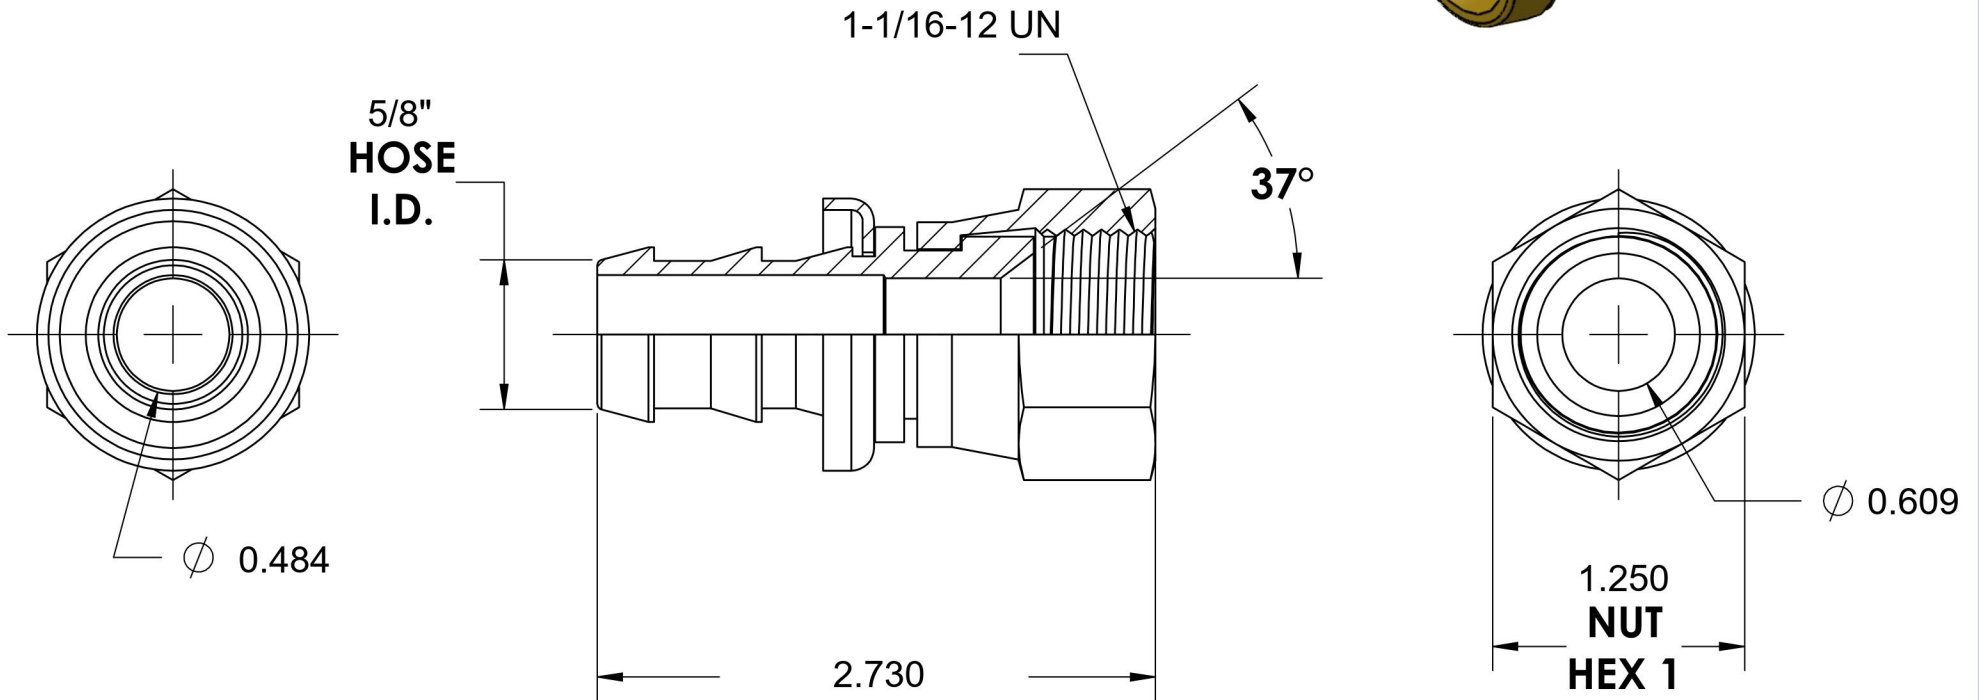

2111-10-12-B

Brass, SAE J514 Push-Lok Swivel Hose Connector, 5/8" Push-Lok Hose Barb x 3/4" Female JIC Swivel

6701 Cochran Road
Solon, Ohio 44139
Phone: (440) 248-1880
Toll Free: 1-888-331-1523

Temperature Rating	Material	Industry Standards	Series
-50°F to 185°F	C36000 Brass	SAE J514	2111-B
Pressure Rating	Finish		Series Description
150 psi	Natural Finish		SAE J514 Push-Lok Swivel Hose Connector