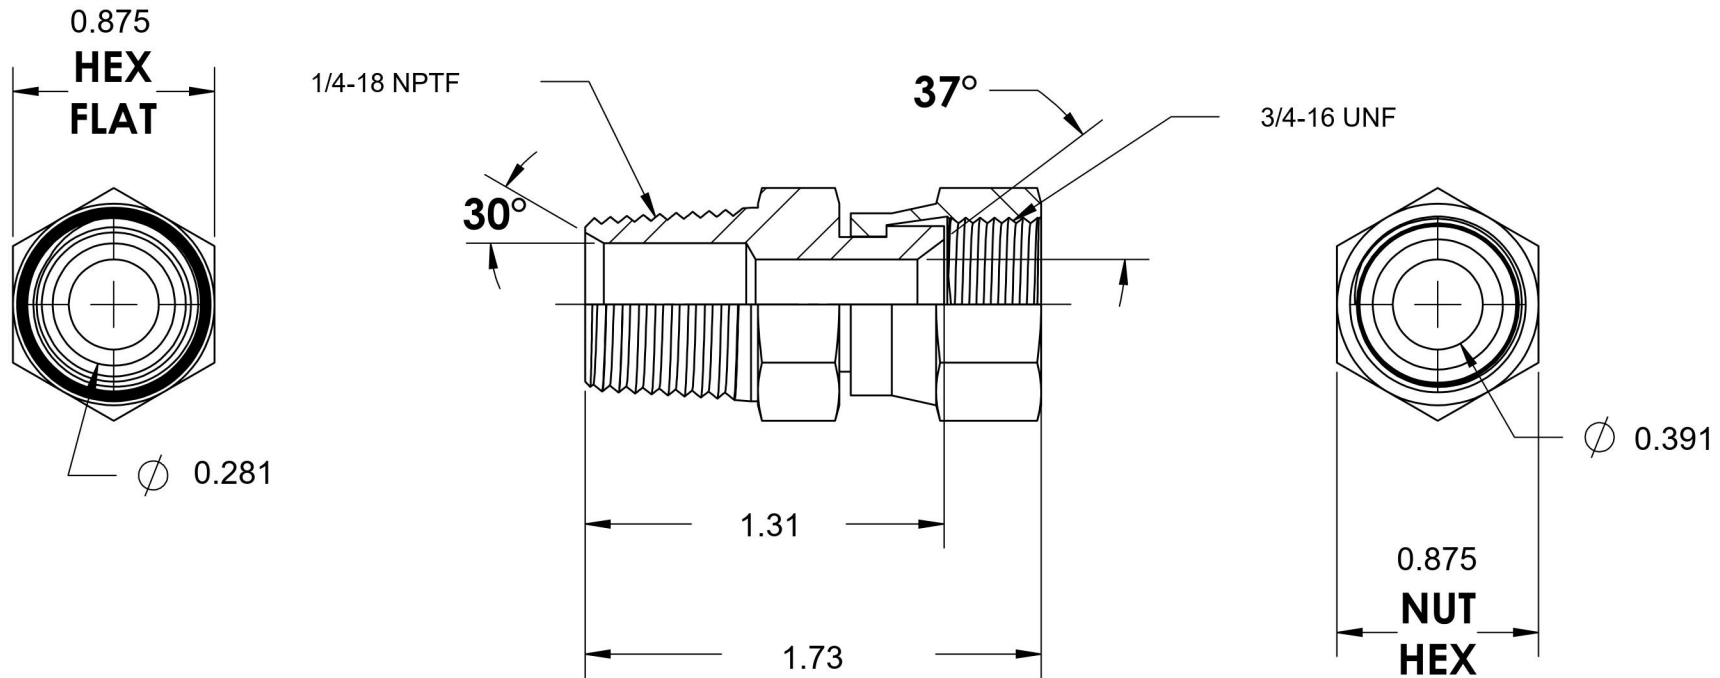

6505-04-08

Steel, SAE J514 37° Flare Swivel Male Connector, 1/4" Male NPTF 30° x 1/2" Female JIC Swivel

6701 Cochran Road
Solon, Ohio 44139
Phone: (440) 248-1880
Toll Free: 1-888-331-1523

Temperature Rating

-65°F to 500°F

Pressure Rating

5000 psi

Material

C1045/12L14 Steel

Finish

Trivalent Zinc

Industry Standards

SAE J514 , SAE J476
ASTM B633

Series

6505

Series Description

SAE J514 37° Flare Swivel
Male Connector