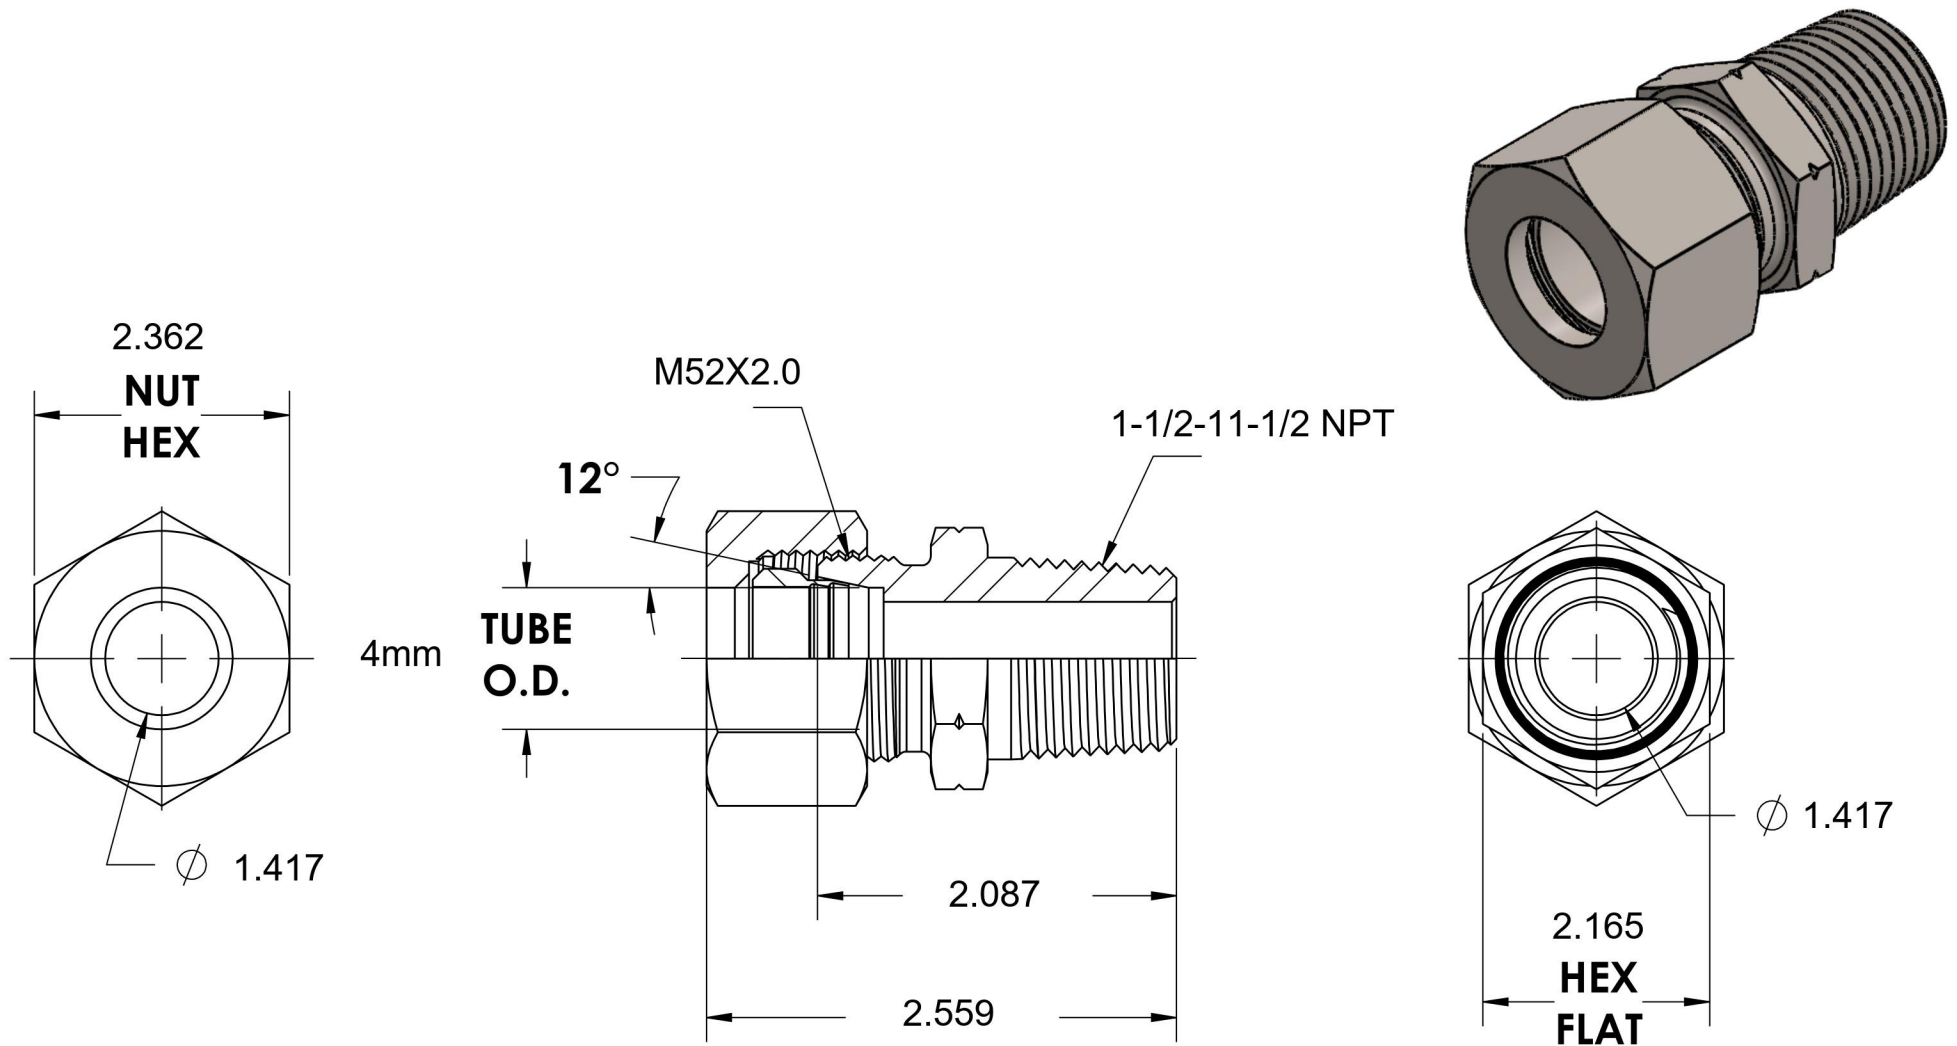

D2404-L42-24-SS

Stainless Steel, DIN 2353 Male Connector, Light 42mm Tube OD x 1 1/2" NPT

6701 Cochran Road
Solon, Ohio 44139
Phone: (440) 248-1880
Toll Free: 1-888-331-1523

Temperature Rating	Material	Industry Standards	Series
-425°F to 1200°F	316Ti Stainless	DIN 2353, ISO 8434-1 ANSI/ASME B1.20.1	D2404
Pressure Rating	Finish		Series Description
2321psi	Passivation		DIN 2353 Flareless Tube Male Connector