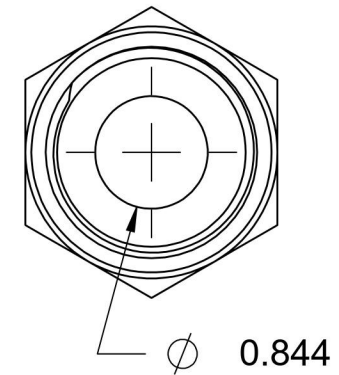

# 6400-12-16-O-SS

Stainless Steel, SAE J514 37° Flare Port Connector, 3/4" Male JIC x 1-5/16-12 Male ORB

6701 Cochran Road  
Solon, Ohio 44139  
Phone: (440) 248-1880  
Toll Free: 1-888-331-1523

<b>Temperature Rating</b>	<b>Material</b>	<b>Industry Standards</b>	<b>Series</b>
-40°F to 250°F	316/316L Stainless Steel	SAE J514, SAE J1926-3	6400-O-SS
<b>Pressure Rating</b>	<b>Finish</b>		<b>Series Description</b>
5400 psi	Passivated		SAE J514 37° Flare Port Connector