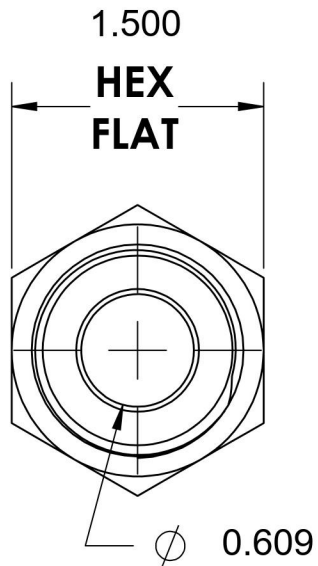

# 6400-12-16-O-SS

Stainless Steel, SAE J514 37° Flare Port Connector, 3/4" Male JIC x 1-5/16-12 Male ORB

6701 Cochran Road  
Solon, Ohio 44139  
Phone: (440) 248-1880  
Toll Free: 1-888-331-1523

<b>Temperature Rating</b>	<b>Material</b>	<b>Industry Standards</b>	<b>Series</b>
-40°F to 250°F	316/316L Stainless Steel	SAE J514, SAE J1926-3	6400-O-SS
<b>Pressure Rating</b>	<b>Finish</b>		<b>Series Description</b>
5400 psi	Passivated		SAE J514 37° Flare Port Connector