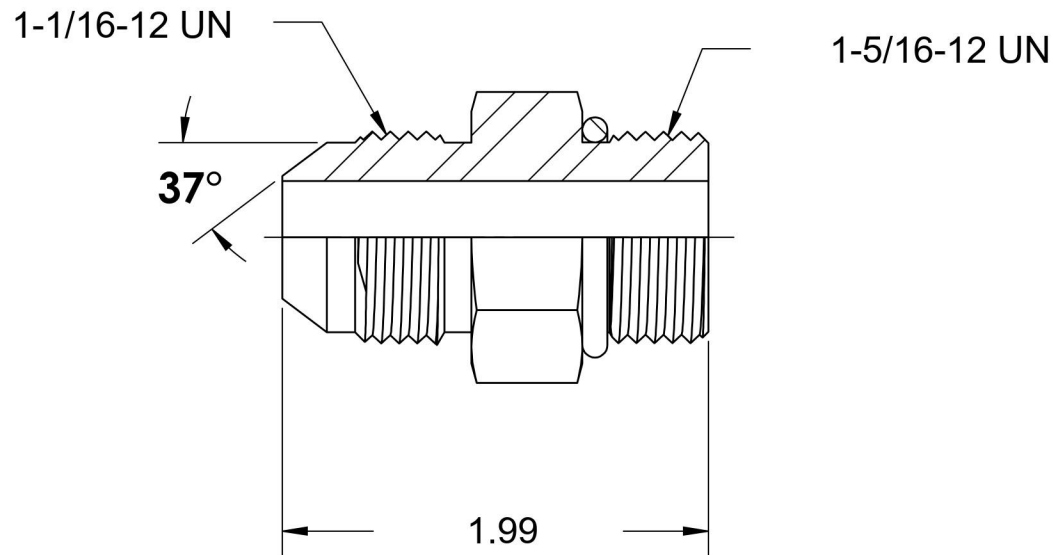

# 6400-12-16-O-SS

Stainless Steel, SAE J514 37° Flare Port Connector, 3/4" Male JIC x 1-5/16-12 Male ORB

6701 Cochran Road  
Solon, Ohio 44139  
Phone: (440) 248-1880  
Toll Free: 1-888-331-1523

<b>Temperature Rating</b>	<b>Material</b>	<b>Industry Standards</b>	<b>Series</b>
-40°F to 250°F	316/316L Stainless Steel	SAE J514, SAE J1926-3	6400-O-SS
<b>Pressure Rating</b>	<b>Finish</b>		<b>Series Description</b>
5400 psi	Passivated		SAE J514 37° Flare Port Connector