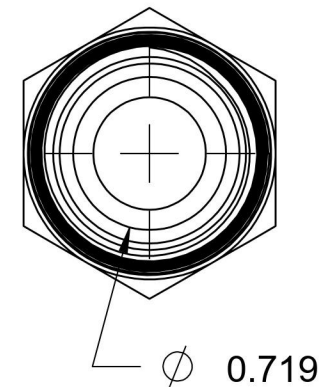

2404-06-12-SS

Stainless Steel, SAE J514 37° Flare Male Connector, 3/8" Male JIC x 3/4" Male NPTF 30°

6701 Cochran Road
Solon, Ohio 44139
Phone: (440) 248-1880
Toll Free: 1-888-331-1523

Temperature Rating -425°F to 1200°F	Material 316/316L Stainless Steel	Industry Standards SAE J514 , SAE J476	Series 2404-SS
Pressure Rating 5500 psi	Finish Passivated		Series Description SAE J514 37° Flare Male Connector