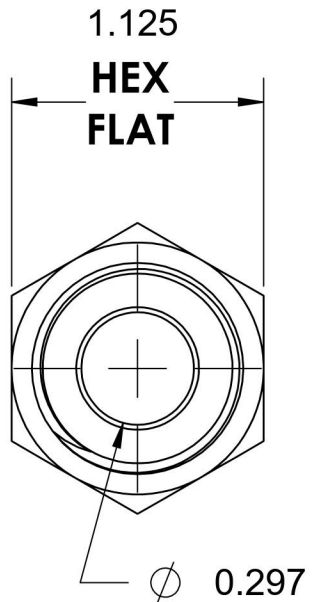

2404-06-12-SS

Stainless Steel, SAE J514 37° Flare Male Connector, 3/8" Male JIC x 3/4" Male NPTF 30°

6701 Cochran Road
Solon, Ohio 44139
Phone: (440) 248-1880
Toll Free: 1-888-331-1523

Temperature Rating -425°F to 1200°F	Material 316/316L Stainless Steel	Industry Standards SAE J514 , SAE J476	Series 2404-SS
Pressure Rating 5500 psi	Finish Passivated		Series Description SAE J514 37° Flare Male Connector