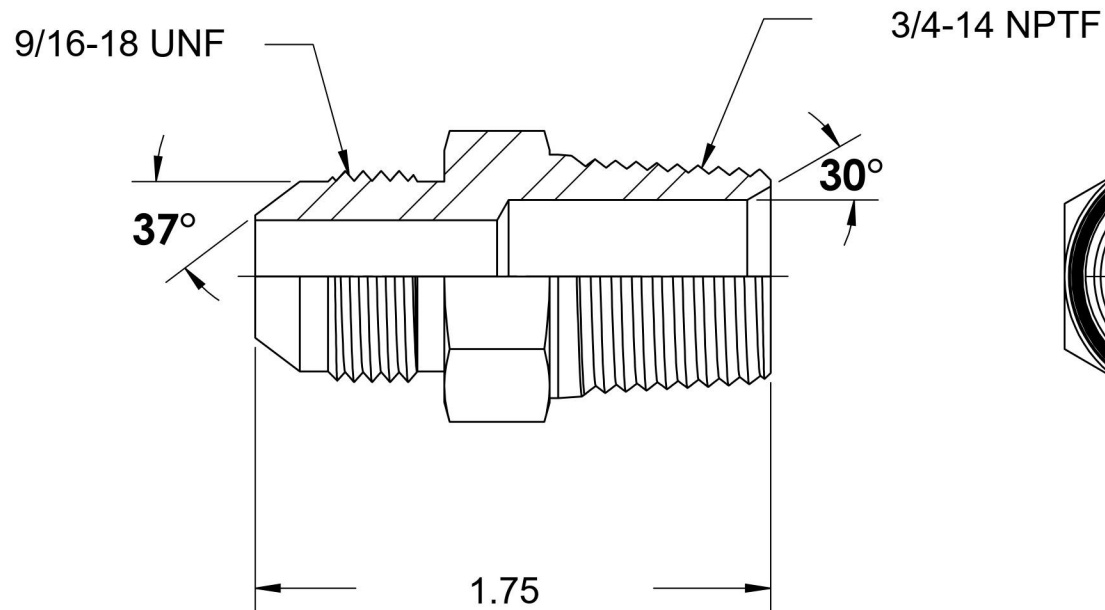

2404-06-12-SS

Stainless Steel, SAE J514 37° Flare Male Connector, 3/8" Male JIC x 3/4" Male NPTF 30°

6701 Cochran Road
Solon, Ohio 44139
Phone: (440) 248-1880
Toll Free: 1-888-331-1523

Temperature Rating -425°F to 1200°F	Material 316/316L Stainless Steel	Industry Standards SAE J514 , SAE J476	Series 2404-SS
Pressure Rating 5500 psi	Finish Passivated		Series Description SAE J514 37° Flare Male Connector