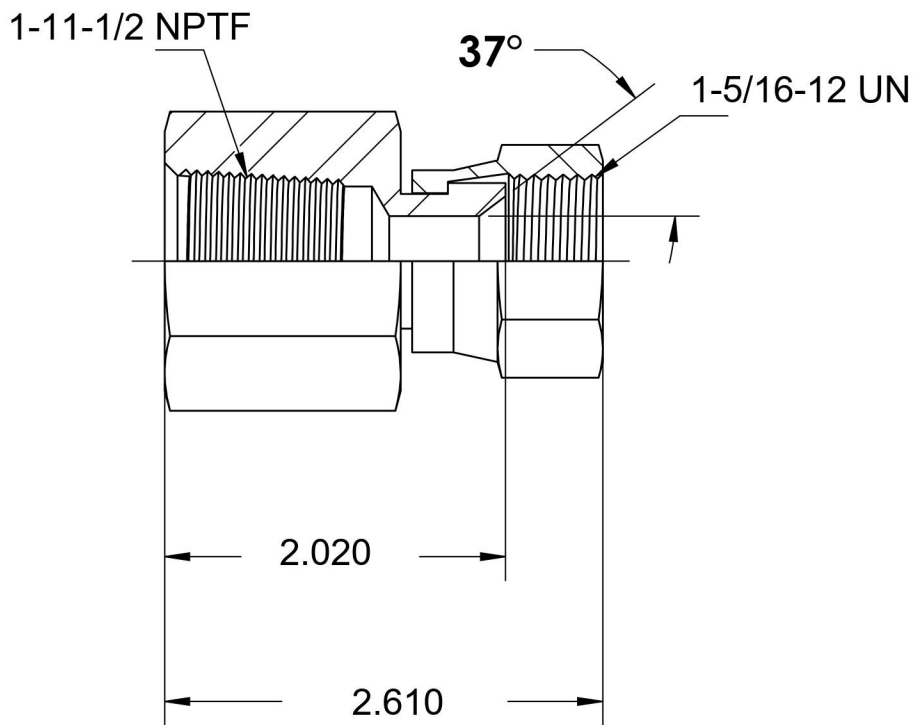

# 6506-16-16-SS

Stainless Steel, SAE J514 37° Flare Swivel Female Connector, 1" Female NPTF x 1" Female JIC Swivel

6701 Cochran Road  
Solon, Ohio 44139  
Phone: (440) 248-1880  
Toll Free: 1-888-331-1523

<b>Temperature Rating</b>	<b>Material</b>	<b>Industry Standards</b>	<b>Series</b>
-425°F to 1200°F	316/316L Stainless Steel	SAE J514 , SAE J476	6506-SS
<b>Pressure Rating</b>	<b>Finish</b>		<b>Series Description</b>
3000 psi	Passivated		SAE J514 37° Flare Swivel Female Connector