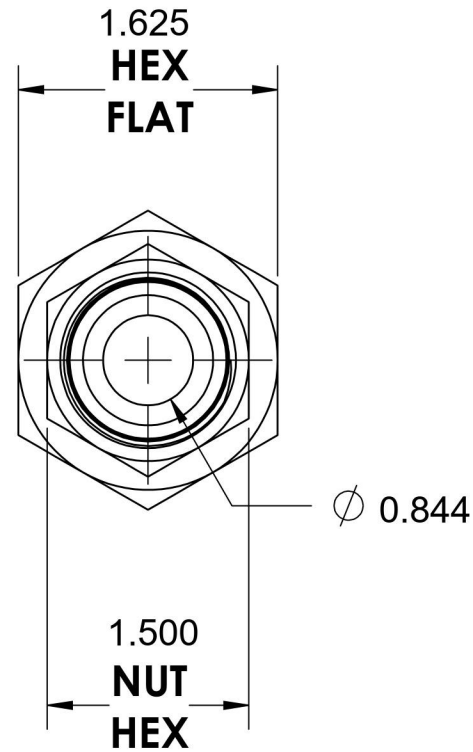

# 6506-16-16-SS

Stainless Steel, SAE J514 37° Flare Swivel Female Connector, 1" Female NPTF x 1" Female JIC Swivel

6701 Cochran Road  
Solon, Ohio 44139  
Phone: (440) 248-1880  
Toll Free: 1-888-331-1523

<b>Temperature Rating</b>	<b>Material</b>	<b>Industry Standards</b>	<b>Series</b>
-425°F to 1200°F	316/316L Stainless Steel	SAE J514 , SAE J476	6506-SS
<b>Pressure Rating</b>	<b>Finish</b>		<b>Series Description</b>
3000 psi	Passivated		SAE J514 37° Flare Swivel Female Connector