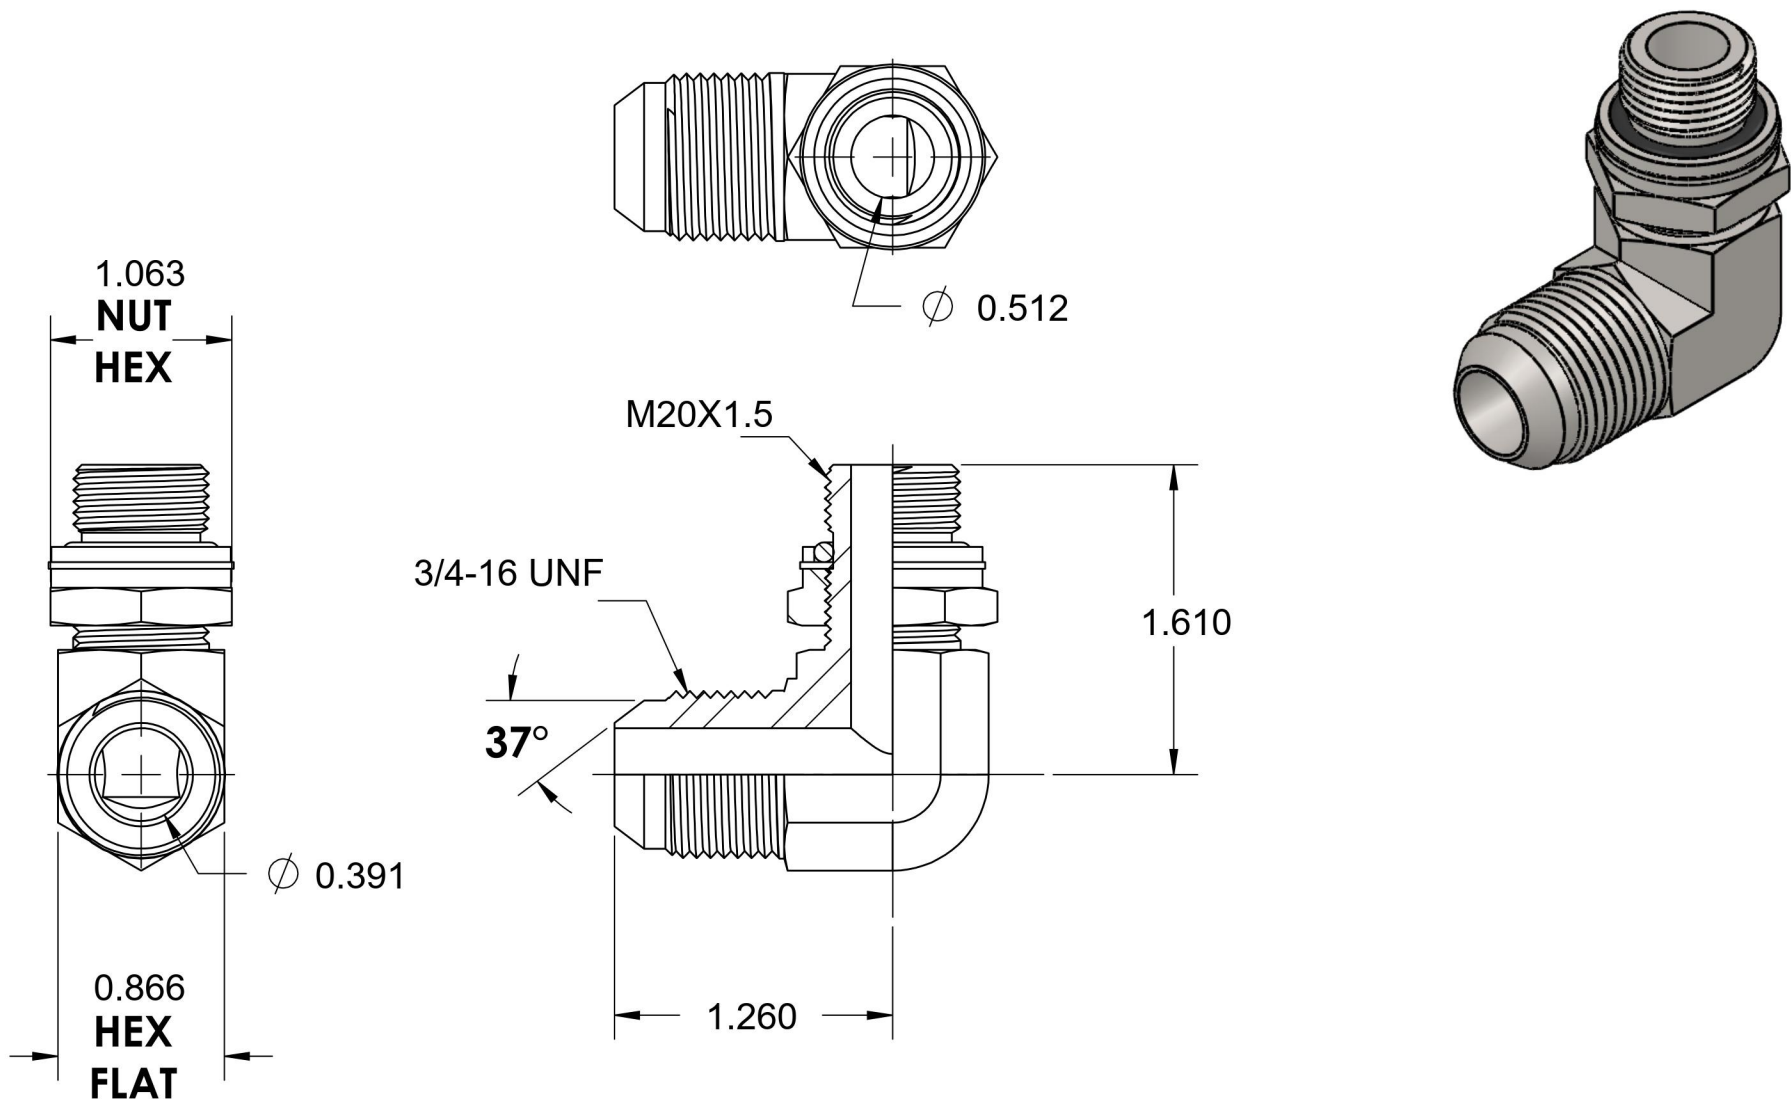

# 7205-08-20-NWO-FG

Steel, SAE J514 37° Flare Male Metric Adjustable (Type H) Port 90° Elbow, 1/2" Male JIC x M20X1.5 Male Metric Adjustable ORR

6701 Cochran Road  
Solon, Ohio 44139  
Phone: (440) 248-1880  
Toll Free: 1-888-331-1523

<b>Temperature Rating</b>	<b>Material</b>	<b>Industry Standards</b>	<b>Series</b>
-40°F to 250°F	C1045 Steel	SAE J514, ISO 9974 ASTM B633	7205-NWO-FG-ORR
<b>Pressure Rating</b>	<b>Finish</b>		<b>Series Description</b>
3600 psi	Trivalent Zinc		SAE J514 37° Flare Male Metric Adjustable (Type H) Port 90° Elbow