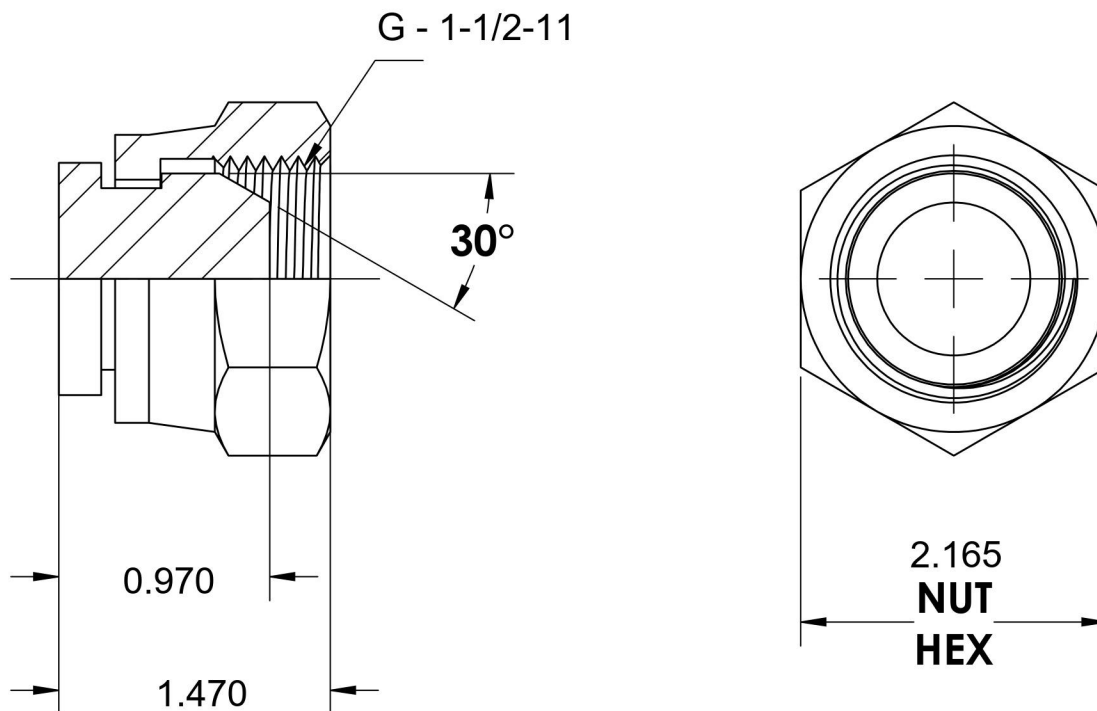

9644-C-24

Steel, ISO 8434-6 60° Cone BSPP Swivel Cap, 1-1/2" Female BSPP Swivel

6701 Cochran Road
Solon, Ohio 44139
Phone: (440) 248-1880
Toll Free: 1-888-331-1523

Temperature Rating -65°F to 500°F	Material C1045/12L14 Steel	Industry Standards ISO 8434-6, ASTM B633	Series 9644-C
Pressure Rating 1500 psi	Finish Trivalent Zinc		Series Description ISO 8434-6 60° Cone BSPP Swivel Cap