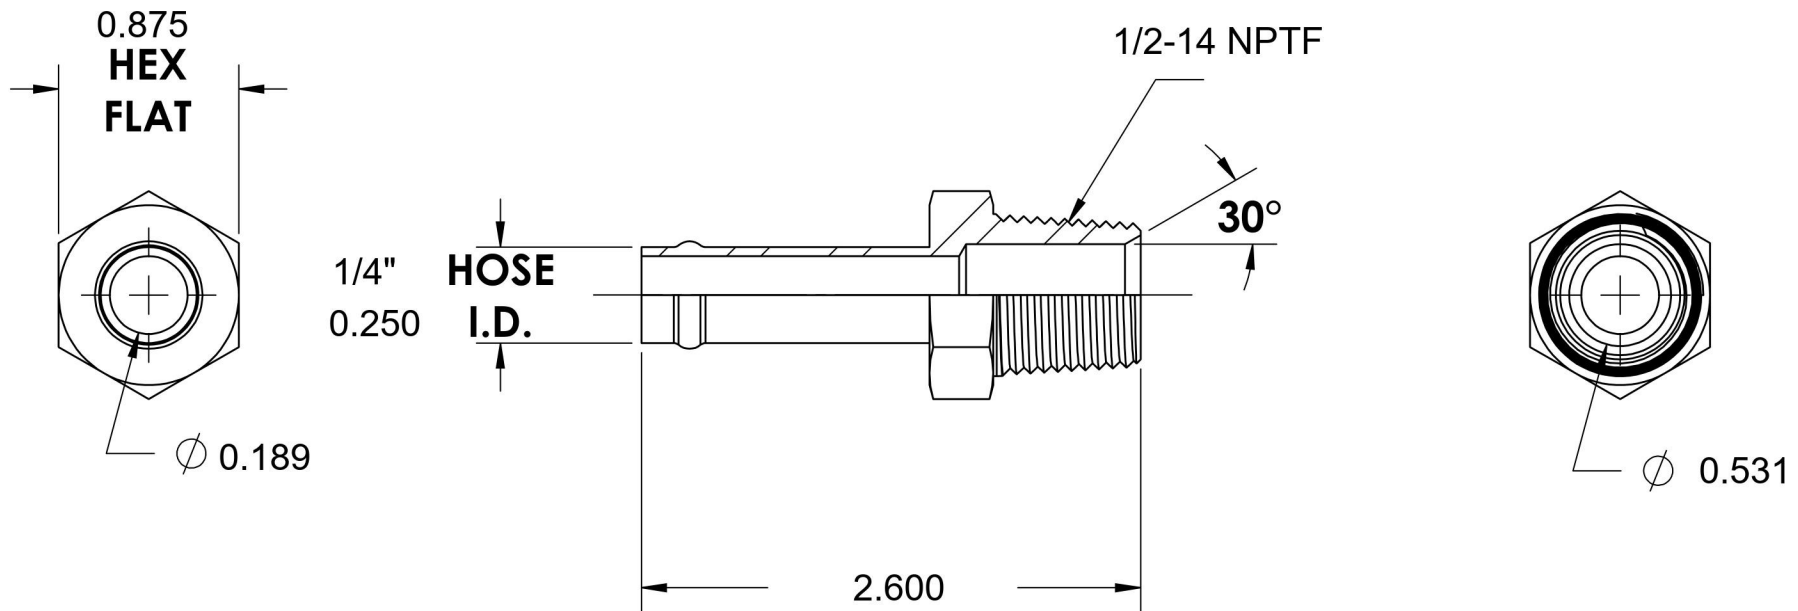

4404-04-08

Steel, SAE J1231 Hose Bead Male Connector, 1/4" Beaded Hose Barb x 1/2" Male NPTF 30°

6701 Cochran Road
Solon, Ohio 44139
Phone: (440) 248-1880
Toll Free: 1-888-331-1523

Temperature Rating -65°F to 500°F	Material C1045/12L14 Steel	Industry Standards SAE J1231, SAE J476 ASTM B633	Series 4404
Pressure Rating 150 psi	Finish Trivalent Zinc		Series Description SAE J1231 Hose Bead Male Connector