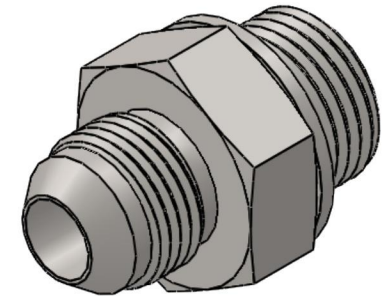

# 7012-32-32-SS

Stainless Steel, SAE J514 37° Flare Male BSPP Type (G) Port Connector, 2" Male JIC x 2-11 Male BSPP ORR

6701 Cochran Road  
Solon, Ohio 44139  
Phone: (440) 248-1880  
Toll Free: 1-888-331-1523

<b>Temperature Rating</b>	<b>Material</b>	<b>Industry Standards</b>	<b>Series</b>
-40°F to 250°F	316/316L Stainless Steel	SAE J514, ISO 1179	7012-ORR-SS
<b>Pressure Rating</b>	<b>Finish</b>		<b>Series Description</b>
1000 psi	Passivated		SAE J514 37° Flare Male BSPP Type (G) Port Connector