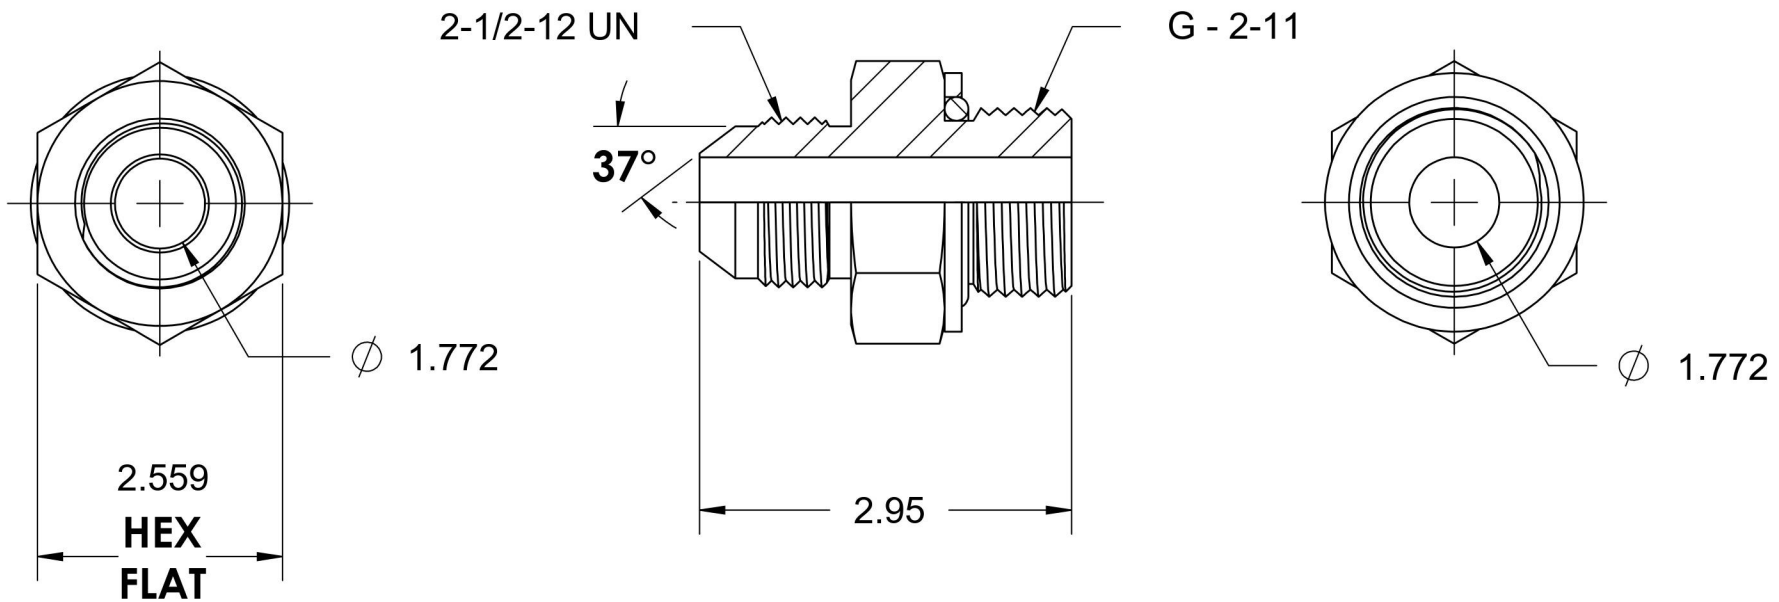

# 7012-32-32-SS

Stainless Steel, SAE J514 37° Flare Male BSPP Type (G) Port Connector, 2" Male JIC x 2-11 Male BSPP ORR

6701 Cochran Road  
Solon, Ohio 44139  
Phone: (440) 248-1880  
Toll Free: 1-888-331-1523

<b>Temperature Rating</b>	<b>Material</b>	<b>Industry Standards</b>	<b>Series</b>
-40°F to 250°F	316/316L Stainless Steel	SAE J514, ISO 1179	7012-ORR-SS
<b>Pressure Rating</b>	<b>Finish</b>		<b>Series Description</b>
1000 psi	Passivated		SAE J514 37° Flare Male BSPP Type (G) Port Connector