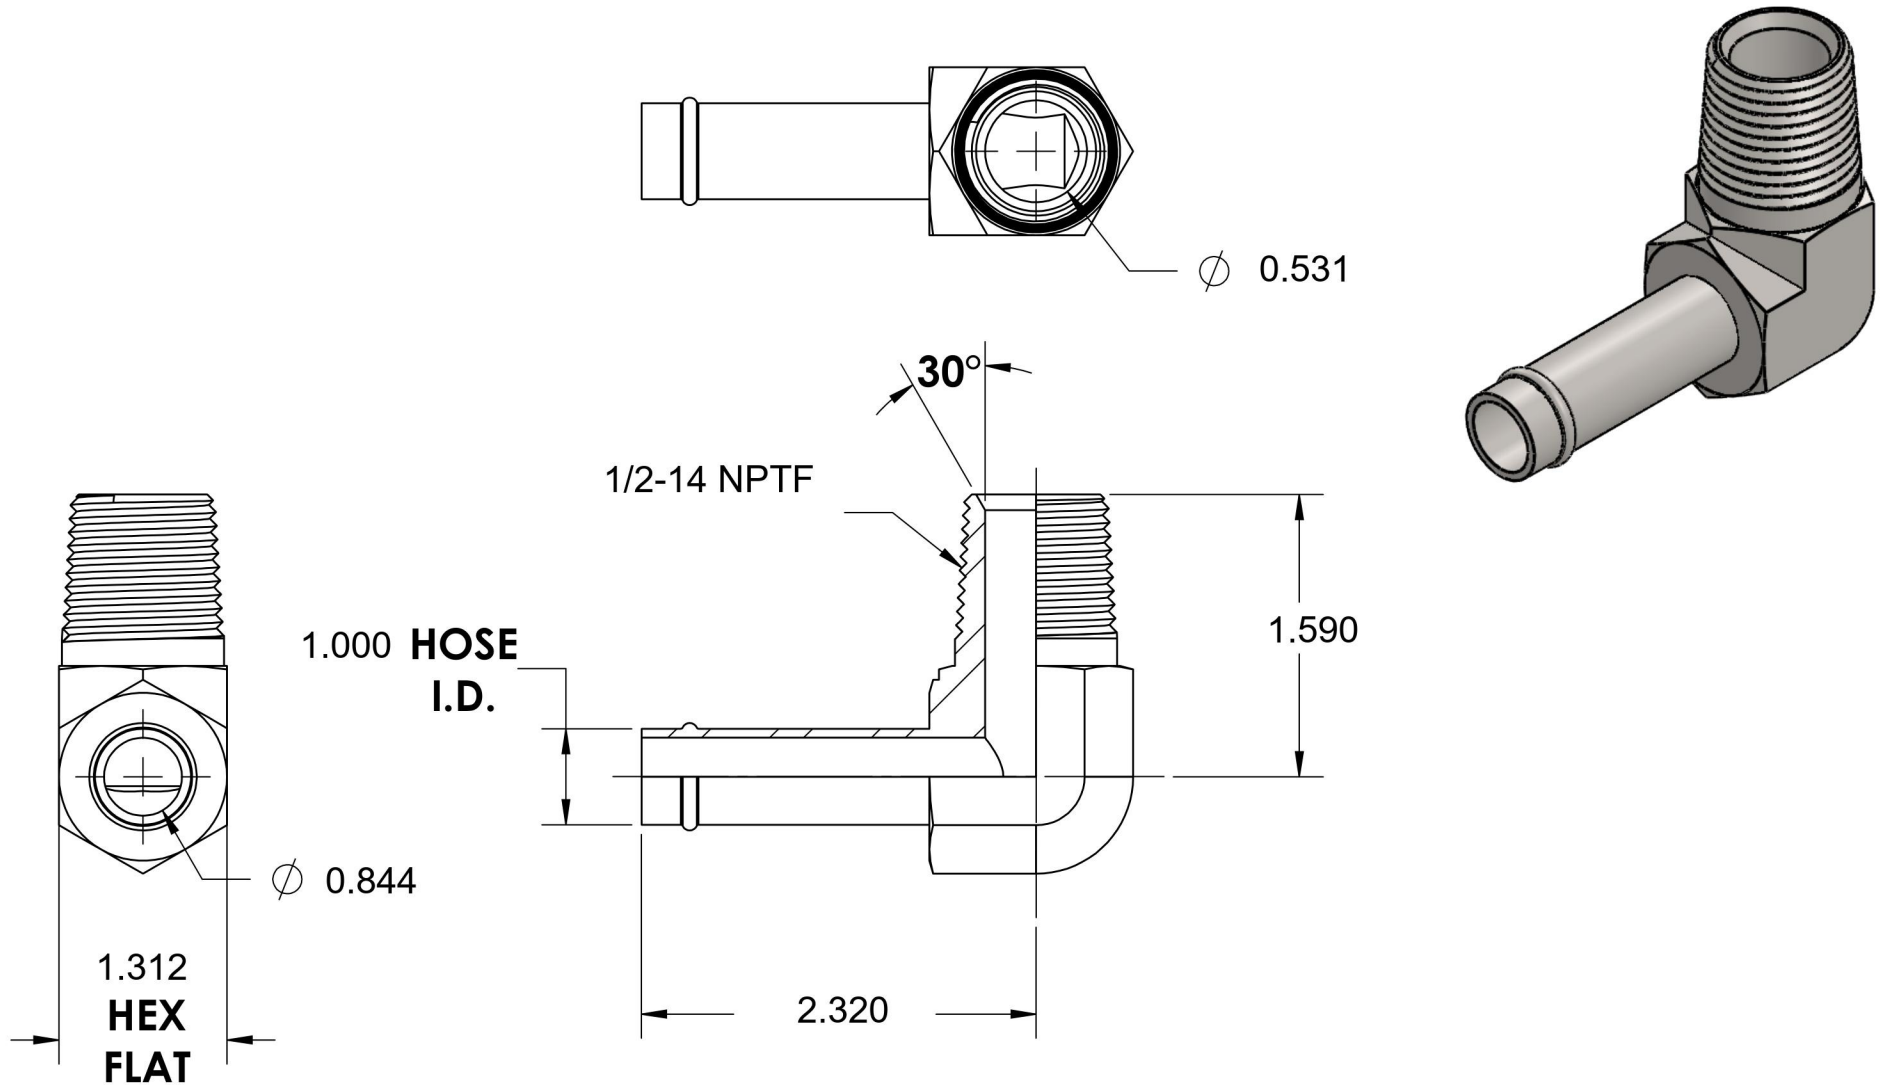

# 4501-16-08-FG

Steel, SAE J1231 Hose Bead 90° Male Elbow, 1" Beaded Hose Barb x 1/2" Male NPTF 30°

6701 Cochran Road  
Solon, Ohio 44139  
Phone: (440) 248-1880  
Toll Free: 1-888-331-1523

**Temperature Rating**

-65°F to 500°F

**Pressure Rating**

150 psi

**Material**

C1045 Steel

**Finish**

Trivalent Zinc

**Industry Standards**

SAE J1231, SAE J476  
ASTM B633

**Series**

4501-FG

**Series Description**

SAE J1231 Hose Bead  
90° Male Elbow