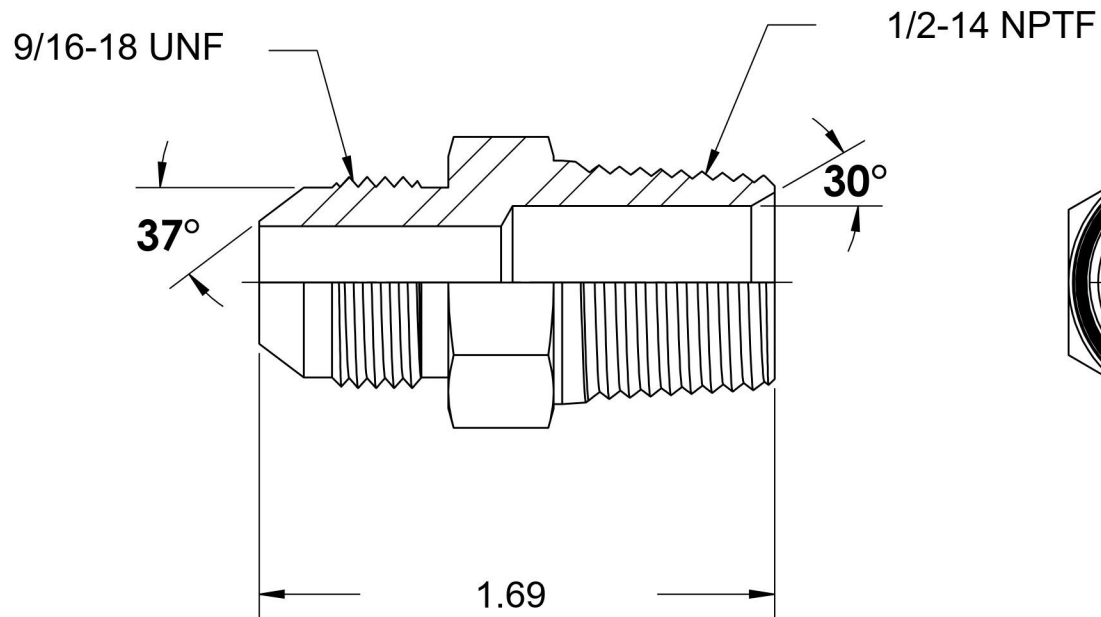

2404-06-08-B

Brass, SAE J514 37° Flare Male Connector, 3/8" Male JIC x 1/2" Male NPTF 30°

6701 Cochran Road
Solon, Ohio 44139
Phone: (440) 248-1880
Toll Free: 1-888-331-1523

Temperature Rating -325°F to 400°F	Material C360 Brass	Industry Standards SAE J514 , SAE J476	Series 2404-B
Pressure Rating 3300 psi	Finish Natural Finish		Series Description SAE J514 37° Flare Male Connector