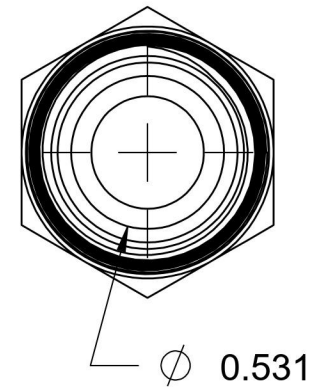

2404-06-08-B

Brass, SAE J514 37° Flare Male Connector, 3/8" Male JIC x 1/2" Male NPTF 30°

6701 Cochran Road
Solon, Ohio 44139
Phone: (440) 248-1880
Toll Free: 1-888-331-1523

Temperature Rating -325°F to 400°F	Material C360 Brass	Industry Standards SAE J514 , SAE J476	Series 2404-B
Pressure Rating 3300 psi	Finish Natural Finish		Series Description SAE J514 37° Flare Male Connector