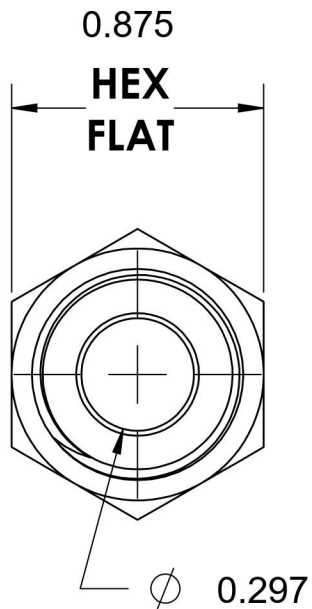

2404-06-08-B

Brass, SAE J514 37° Flare Male Connector, 3/8" Male JIC x 1/2" Male NPTF 30°

6701 Cochran Road
Solon, Ohio 44139
Phone: (440) 248-1880
Toll Free: 1-888-331-1523

Temperature Rating -325°F to 400°F	Material C360 Brass	Industry Standards SAE J514 , SAE J476	Series 2404-B
Pressure Rating 3300 psi	Finish Natural Finish		Series Description SAE J514 37° Flare Male Connector