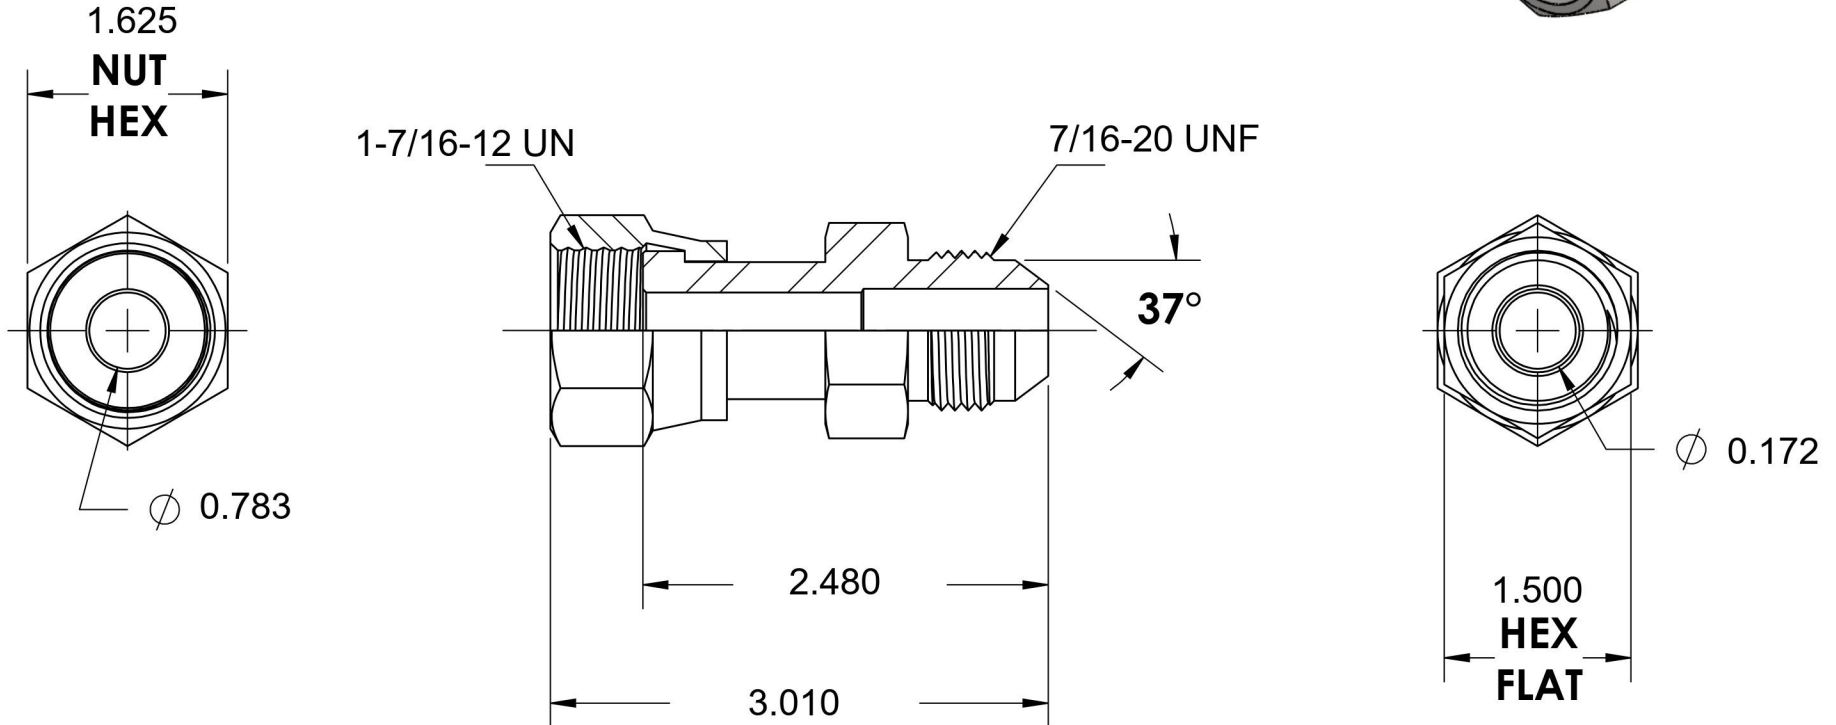

# FS6504-16-04

Steel, SAE J1453 O-Ring Face Seal Swivel Adapter, 1" Female ORFS Swivel x 1/4" Male JIC

6701 Cochran Road  
Solon, Ohio 44139  
Phone: (440) 248-1880  
Toll Free: 1-888-331-1523

<b>Temperature Rating</b>	<b>Material</b>	<b>Industry Standards</b>	<b>Series</b>
-65°F to 500°F	C1045/12L14 Steel	SAE J1453, SAE J514 ASTM B633	FS6504
<b>Pressure Rating</b>	<b>Finish</b>		<b>Series Description</b>
4500 psi	Trivalent Zinc		SAE J1453 O-Ring Face Seal Swivel Adapter