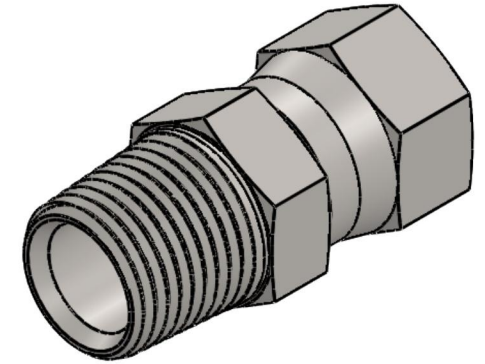

6505-06-06-SS

Stainless Steel, SAE J514 37° Flare Swivel Male Connector, 3/8" Male NPTF 30° x 3/8" Female JIC Swivel

6701 Cochran Road
Solon, Ohio 44139
Phone: (440) 248-1880
Toll Free: 1-888-331-1523

Temperature Rating	Material	Industry Standards	Series
-425°F to 1200°F	316/316L Stainless Steel	SAE J514 , SAE J476	6505-SS
Pressure Rating	Finish		Series Description
5000 psi	Passivated		SAE J514 37° Flare Swivel Male Connector