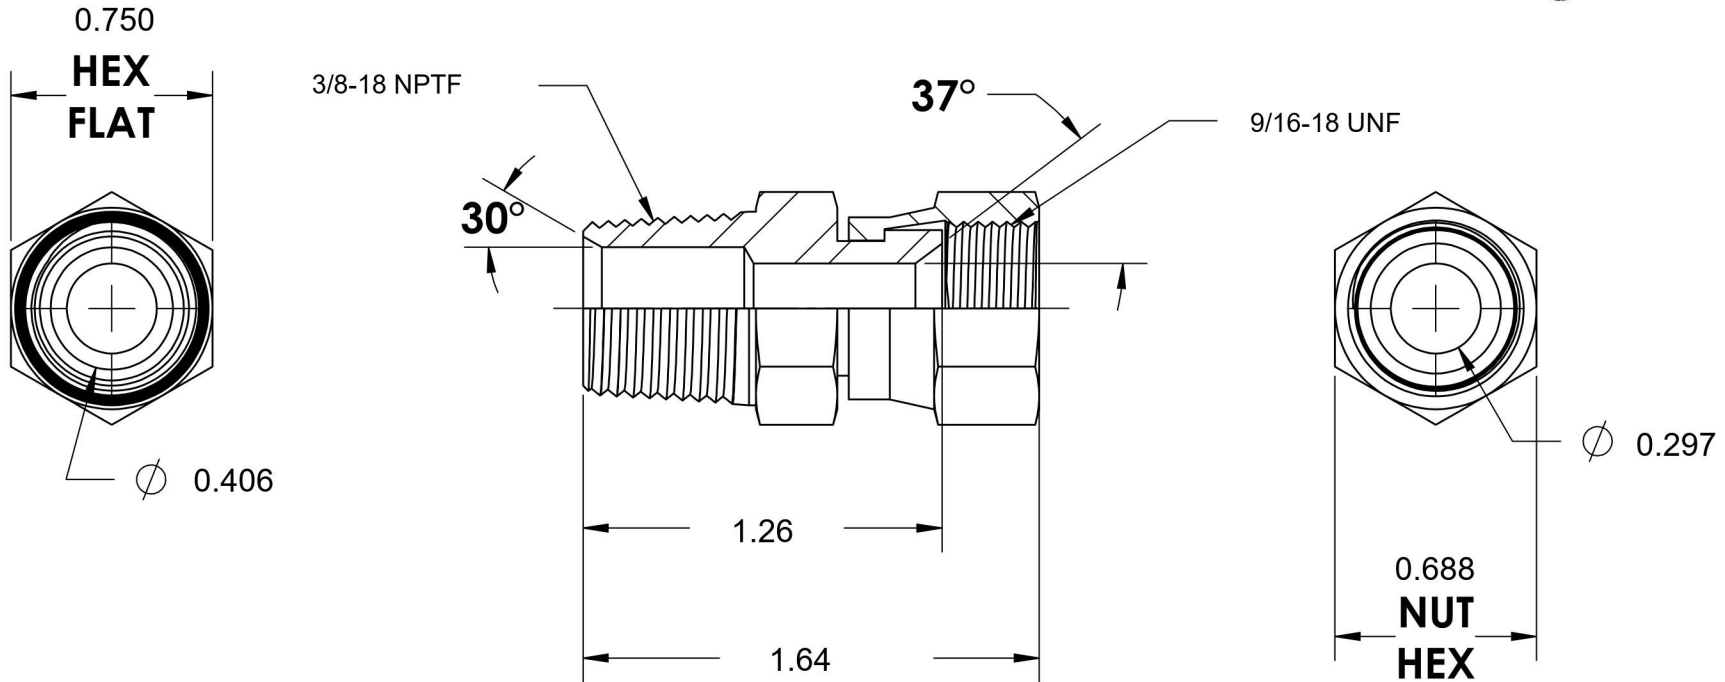

6505-06-06-SS

Stainless Steel, SAE J514 37° Flare Swivel Male Connector, 3/8" Male NPTF 30° x 3/8" Female JIC Swivel

6701 Cochran Road
Solon, Ohio 44139
Phone: (440) 248-1880
Toll Free: 1-888-331-1523

Temperature Rating	Material	Industry Standards	Series
-425°F to 1200°F	316/316L Stainless Steel	SAE J514 , SAE J476	6505-SS
Pressure Rating	Finish		Series Description
5000 psi	Passivated		SAE J514 37° Flare Swivel Male Connector