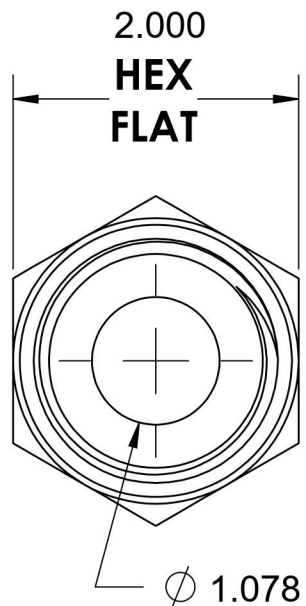

6405-20-20-O

Steel, SAE J1926 O-Ring Boss Female Adapter, 1-5/8-12 Male ORB x 1-1/4" Female NPTF

1-5/8-12 UN

1-1/4-11-1/2 NPTF

1.970

6701 Cochran Road
Solon, Ohio 44139
Phone: (440) 248-1880
Toll Free: 1-888-331-1523

Temperature Rating

-40°F to 250°F

Pressure Rating

3000 psi

Material

C1045 / 12L14 Steel

Finish

Trivalent Zinc