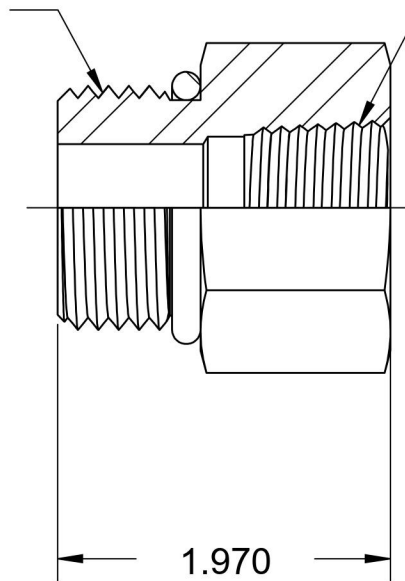

6405-20-20-O

Steel, SAE J1926 O-Ring Boss Female Adapter, 1-5/8-12 Male ORB x 1-1/4" Female NPTF

1-5/8-12 UN

1-1/4-11-1/2 NPTF

1.970

6701 Cochran Road
Solon, Ohio 44139
Phone: (440) 248-1880
Toll Free: 1-888-331-1523

Temperature Rating

-40°F to 250°F

Pressure Rating

3000 psi

Material

C1045 / 12L14 Steel

Finish

Trivalent Zinc