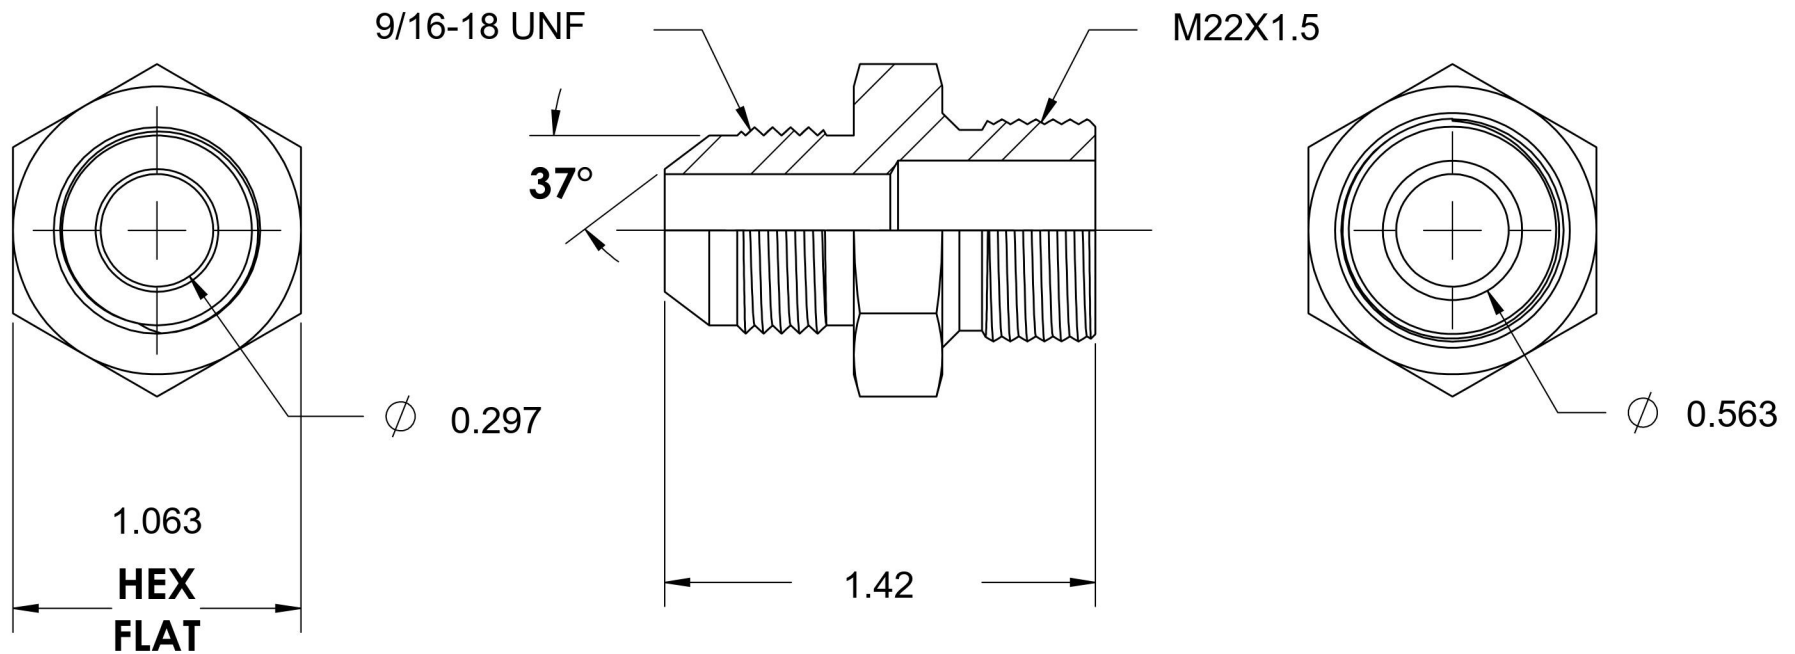

7005-06-22

Steel, SAE J514 37° Flare Male Metric Port/Line Connector, 3/8" Male JIC x M22X1.5 Male Metric 60° Line/Port

6701 Cochran Road
Solon, Ohio 44139
Phone: (440) 248-1880
Toll Free: 1-888-331-1523

Temperature Rating -65°F to 500°F	Material C1045/12L14 Steel	Industry Standards SAE J514, ISO 9974 ASTM B633	Series 7005
Pressure Rating 6000 psi	Finish Trivalent Zinc		Series Description SAE J514 37° Flare Male Metric Port/Line Connector