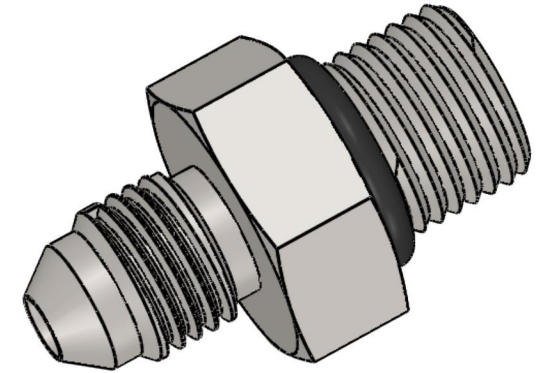

# 7002-06-04-B2351

Steel, SAE J514 37° Flare Male BSPP (JIS B2351) Port Connector, 3/8" Male JIC x 1/4-19 Male BSPP ORB

6701 Cochran Road  
Solon, Ohio 44139  
Phone: (440) 248-1880  
Toll Free: 1-888-331-1523

<b>Temperature Rating</b> -40°F to 250°F	<b>Material</b> C1045/12L14 Steel	<b>Industry Standards</b> SAE J514, JIS B2351 ASTM B633	<b>Series</b> 7002-JIS B2351
<b>Pressure Rating</b> 5000 psi	<b>Finish</b> Trivalent Zinc		<b>Series Description</b> SAE J514 37° Flare Male BSPP (JIS B2351) Port Connector