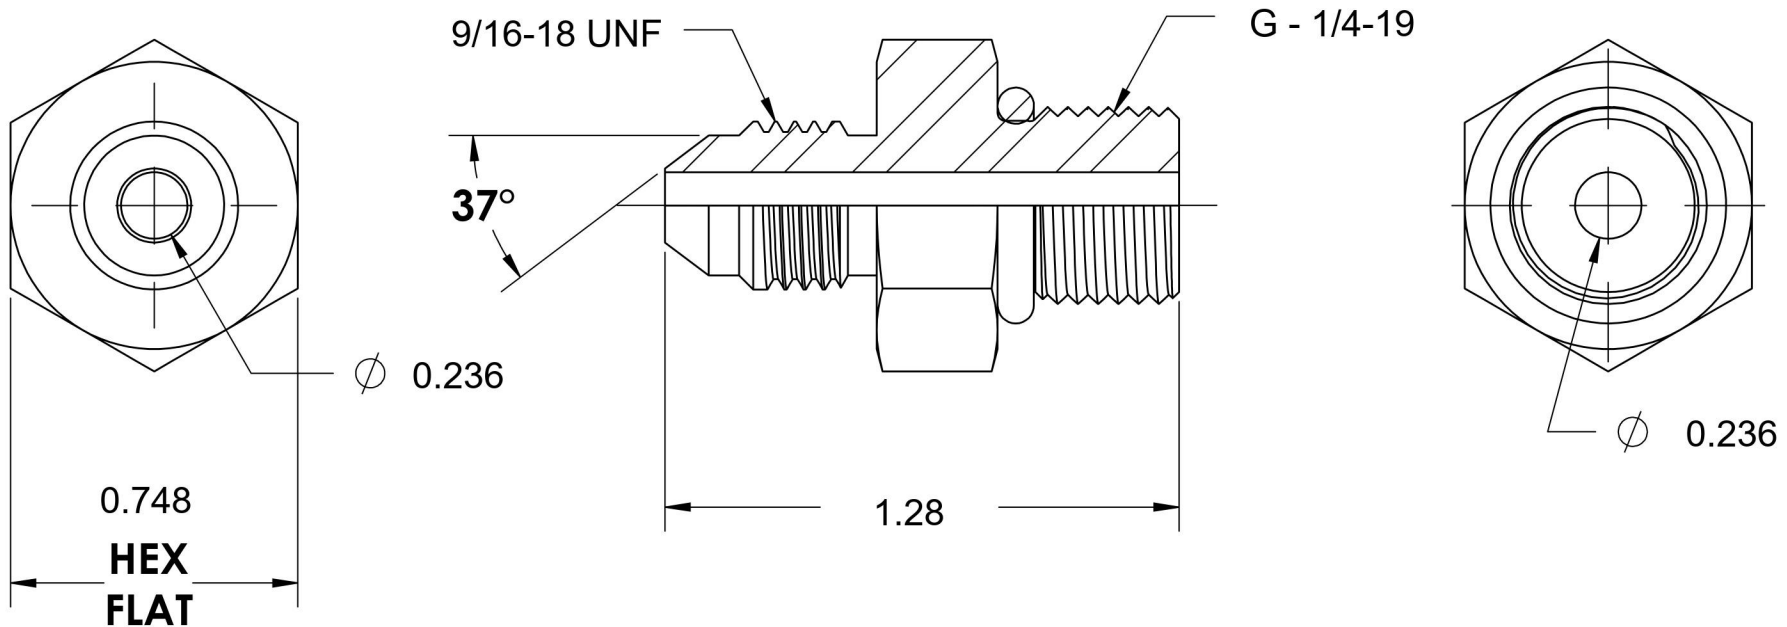

# 7002-06-04-B2351

Steel, SAE J514 37° Flare Male BSPP (JIS B2351) Port Connector, 3/8" Male JIC x 1/4-19 Male BSPP ORB

6701 Cochran Road  
Solon, Ohio 44139  
Phone: (440) 248-1880  
Toll Free: 1-888-331-1523

<b>Temperature Rating</b> -40°F to 250°F	<b>Material</b> C1045/12L14 Steel	<b>Industry Standards</b> SAE J514, JIS B2351 ASTM B633	<b>Series</b> 7002-JIS B2351
<b>Pressure Rating</b> 5000 psi	<b>Finish</b> Trivalent Zinc		<b>Series Description</b> SAE J514 37° Flare Male BSPP (JIS B2351) Port Connector