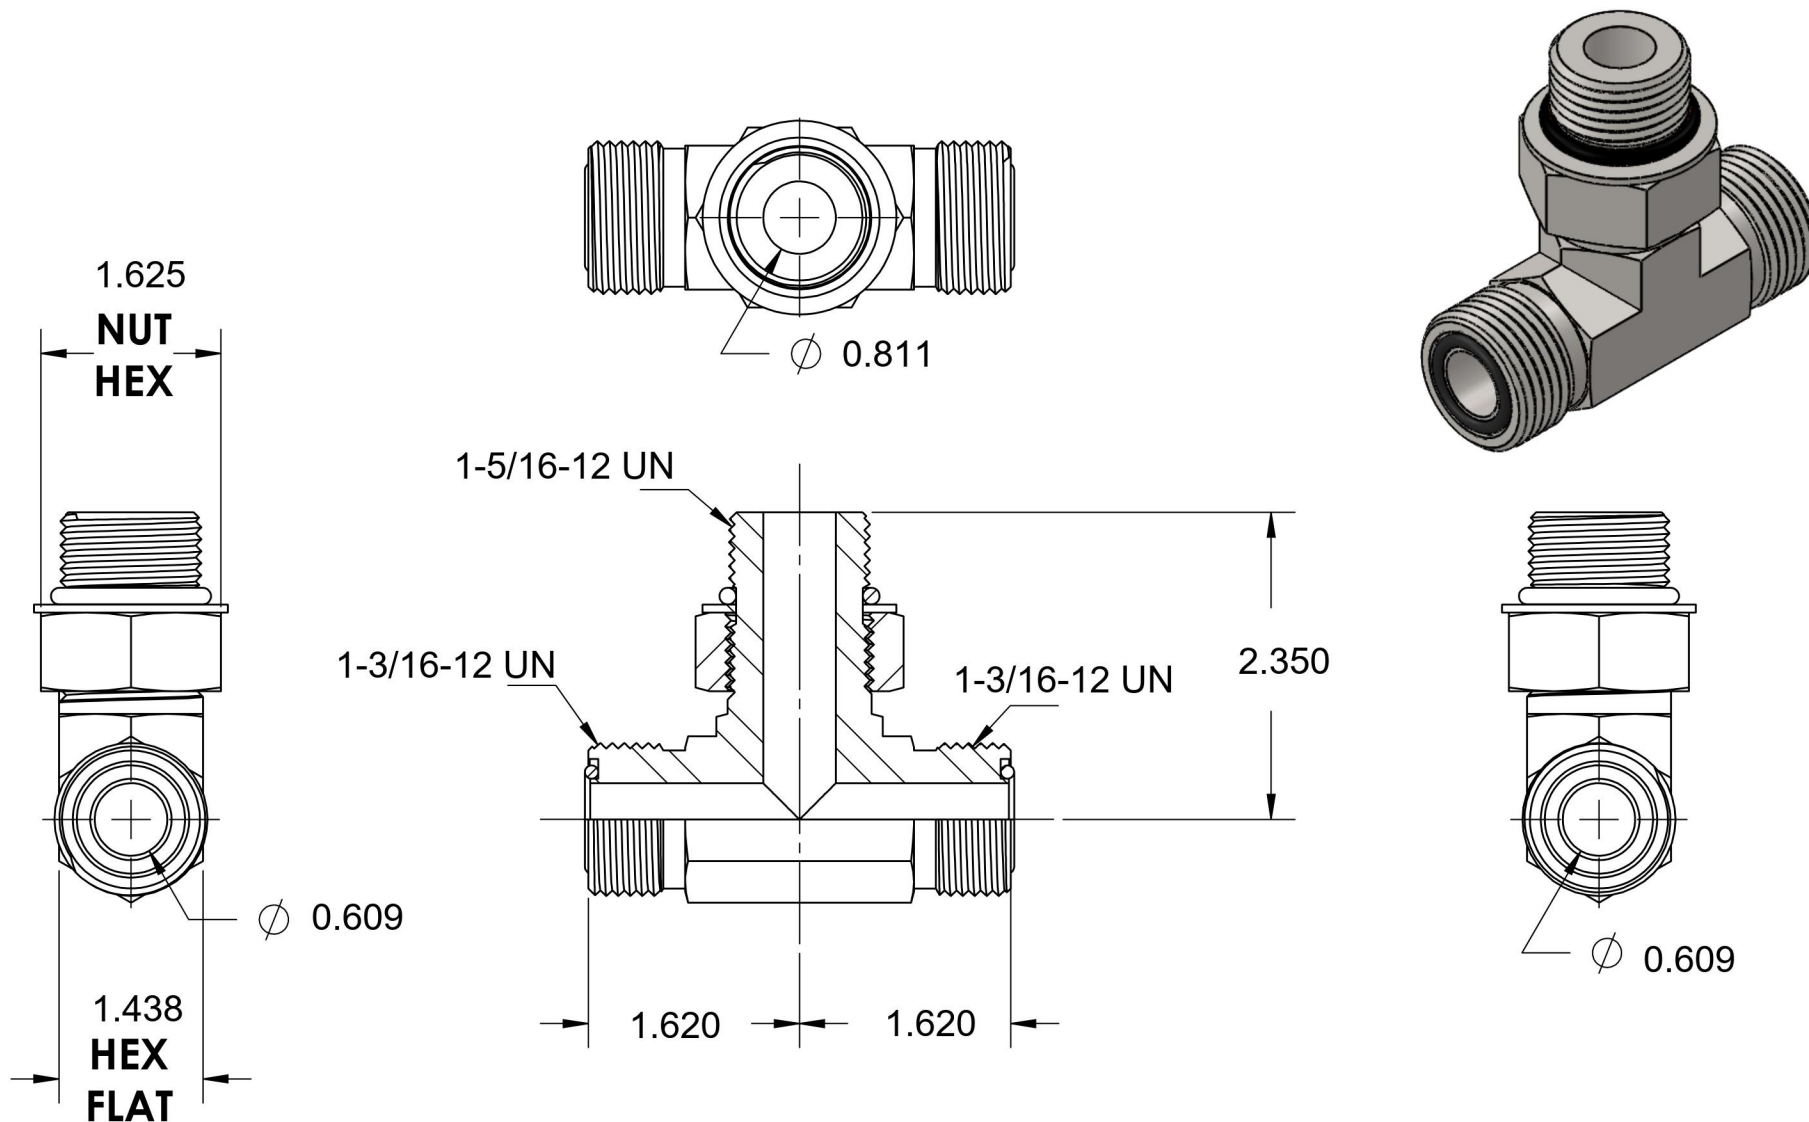

# FS6803-12-12-16-NWO-FG

Steel, SAE J1453 O-Ring Face Seal Adjustable Port Branch Tee, 3/4" Male ORFS x 3/4" Male ORFS x 1-5/16-12 Male Adjustable ORB

6701 Cochran Road  
Solon, Ohio 44139  
Phone: (440) 248-1880  
Toll Free: 1-888-331-1523

<b>Temperature Rating</b>	<b>Material</b>	<b>Industry Standards</b>	<b>Series</b>
-40°F to 250°F	C1045 Steel	SAE J1453, SAE J1926-2 SAE J515, ASTM B633	FS6803-NWO-FG
<b>Pressure Rating</b>	<b>Finish</b>		<b>Series Description</b>
5500 psi	Trivalent Zinc		SAE J1453 O-Ring Face Seal Adjustable Port Branch Tee