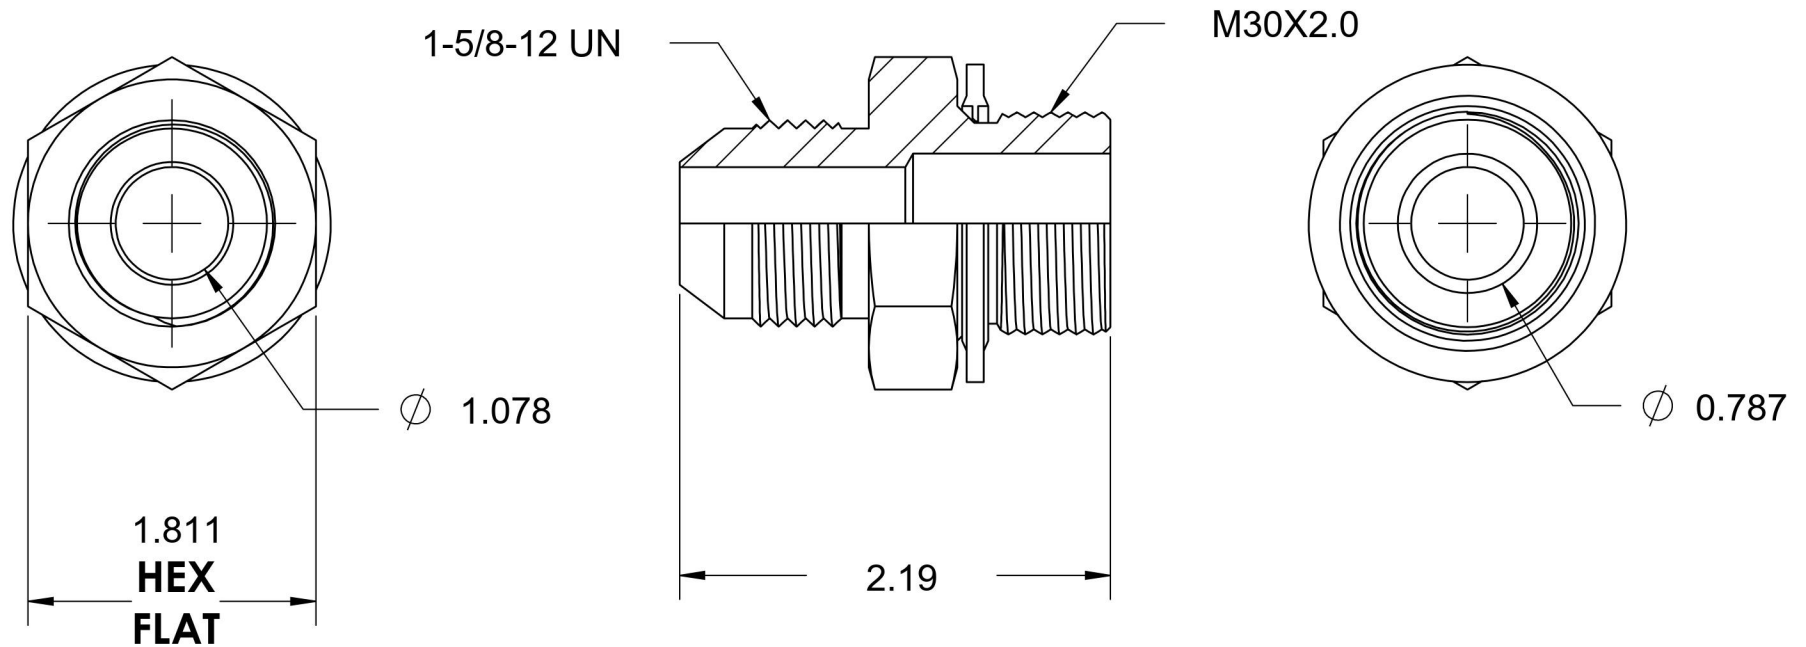

# 7005-20-30-SS-BS

Stainless Steel, SAE J514 37° Flare Metric Type (D) Bonded Seal Port/Line Connector, 1-1/4" Male JIC x M30X2.0 Male Metric 60° Line/Port

6701 Cochran Road  
Solon, Ohio 44139  
Phone: (440) 248-1880  
Toll Free: 1-888-331-1523

<b>Temperature Rating</b>	<b>Material</b>	<b>Industry Standards</b>	<b>Series</b>
-40°F to 250°F	316/316L Stainless Steel	SAE J514, ISO 9974	7005-BS-SS
<b>Pressure Rating</b>	<b>Finish</b>		<b>Series Description</b>
3500 psi	Passivated		SAE J514 37° Flare Metric Type (D) Bonded Seal Port/Line Connector