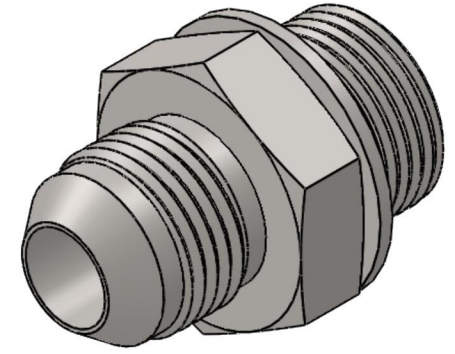

# 7005-20-30-SS-BS

Stainless Steel, SAE J514 37° Flare Metric Type (D) Bonded Seal Port/Line Connector, 1-1/4" Male JIC x M30X2.0 Male Metric 60° Line/Port

6701 Cochran Road  
Solon, Ohio 44139  
Phone: (440) 248-1880  
Toll Free: 1-888-331-1523

<b>Temperature Rating</b>	<b>Material</b>	<b>Industry Standards</b>	<b>Series</b>
-40°F to 250°F	316/316L Stainless Steel	SAE J514, ISO 9974	7005-BS-SS
<b>Pressure Rating</b>	<b>Finish</b>		<b>Series Description</b>
3500 psi	Passivated		SAE J514 37° Flare Metric Type (D) Bonded Seal Port/Line Connector