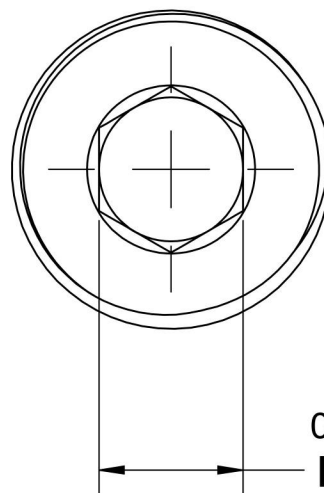

# 5406-HP-04-B

Brass, SAE J531 Pipe Hollow Hex Plug, 1/4" Male NPTF

1/4-18 NPTF

0.460

0.250  
**HEX**

6701 Cochran Road  
Solon, Ohio 44139  
Phone: (440) 248-1880  
Toll Free: 1-888-331-1523

**Temperature Rating**