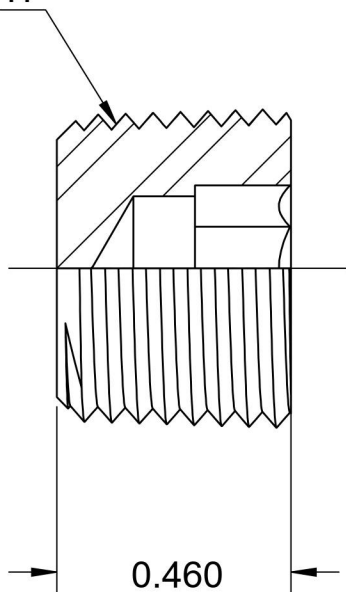

# 5406-HP-04-B

Brass, SAE J531 Pipe Hollow Hex Plug, 1/4" Male NPTF

1/4-18 NPTF

0.460

0.250  
**HEX**

6701 Cochran Road  
Solon, Ohio 44139  
Phone: (440) 248-1880  
Toll Free: 1-888-331-1523

**Temperature Rating**