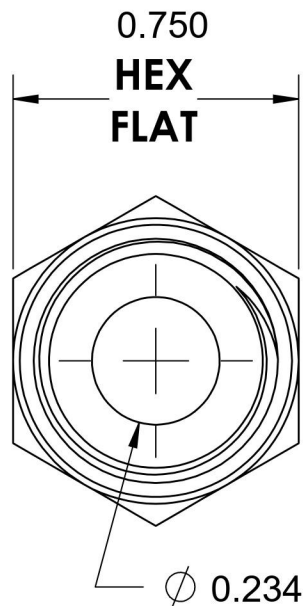

6405-05-04-O-B

Brass, SAE J1926 O-Ring Boss Female Adapter, 1/2-20 Male ORB x 1/4" Female NPTF

6701 Cochran Road
Solon, Ohio 44139
Phone: (440) 248-1880
Toll Free: 1-888-331-1523

Temperature Rating	Material	Industry Standards	Series
-40°F to 250°F	C36000 Brass	SAE J1926-3, SAE J476 SAE J515	6405-O-B
Pressure Rating	Finish		Series Description
3300 psi	Natural Finish		SAE J1926 O-Ring Boss Female Adapter