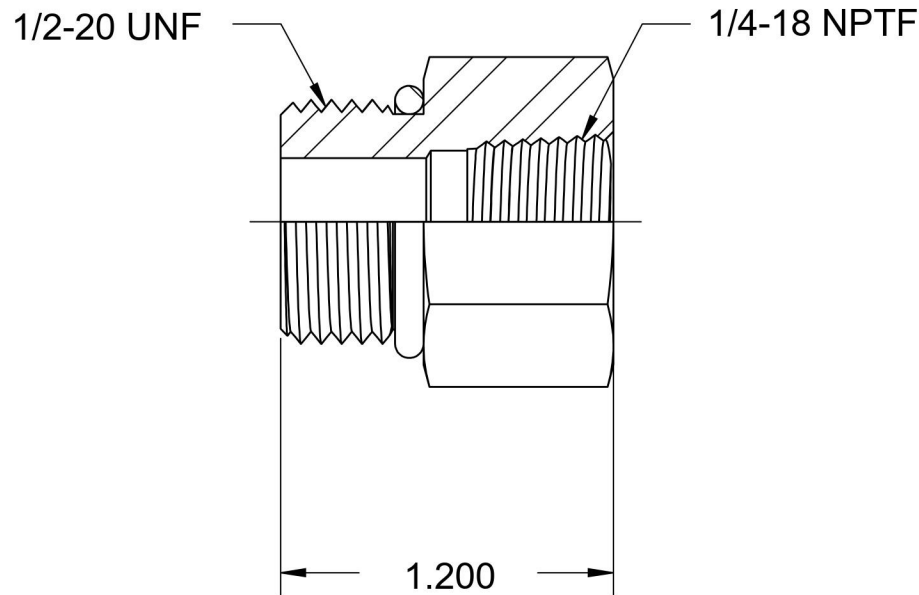

6405-05-04-O-B

Brass, SAE J1926 O-Ring Boss Female Adapter, 1/2-20 Male ORB x 1/4" Female NPTF

6701 Cochran Road
Solon, Ohio 44139
Phone: (440) 248-1880
Toll Free: 1-888-331-1523

Temperature Rating	Material	Industry Standards	Series
-40°F to 250°F	C36000 Brass	SAE J1926-3, SAE J476 SAE J515	6405-O-B
Pressure Rating	Finish		Series Description
3300 psi	Natural Finish		SAE J1926 O-Ring Boss Female Adapter