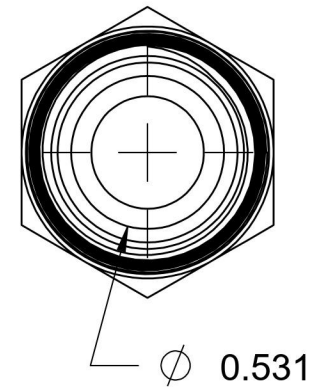

# 2404-04-08-B

Brass, SAE J514 37° Flare Male Connector, 1/4" Male JIC x 1/2" Male NPTF 30°

6701 Cochran Road  
Solon, Ohio 44139  
Phone: (440) 248-1880  
Toll Free: 1-888-331-1523

<b>Temperature Rating</b> -325°F to 400°F	<b>Material</b> C360 Brass	<b>Industry Standards</b> SAE J514 , SAE J476	<b>Series</b> 2404-B
<b>Pressure Rating</b> 3300 psi	<b>Finish</b> Natural Finish		<b>Series Description</b> SAE J514 37° Flare Male Connector