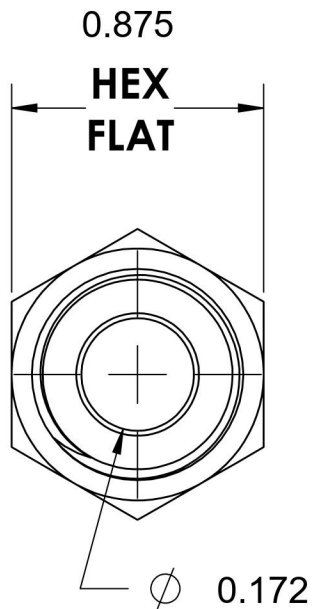

# 2404-04-08-B

Brass, SAE J514 37° Flare Male Connector, 1/4" Male JIC x 1/2" Male NPTF 30°

6701 Cochran Road  
Solon, Ohio 44139  
Phone: (440) 248-1880  
Toll Free: 1-888-331-1523

<b>Temperature Rating</b> -325°F to 400°F	<b>Material</b> C360 Brass	<b>Industry Standards</b> SAE J514 , SAE J476	<b>Series</b> 2404-B
<b>Pressure Rating</b> 3300 psi	<b>Finish</b> Natural Finish		<b>Series Description</b> SAE J514 37° Flare Male Connector