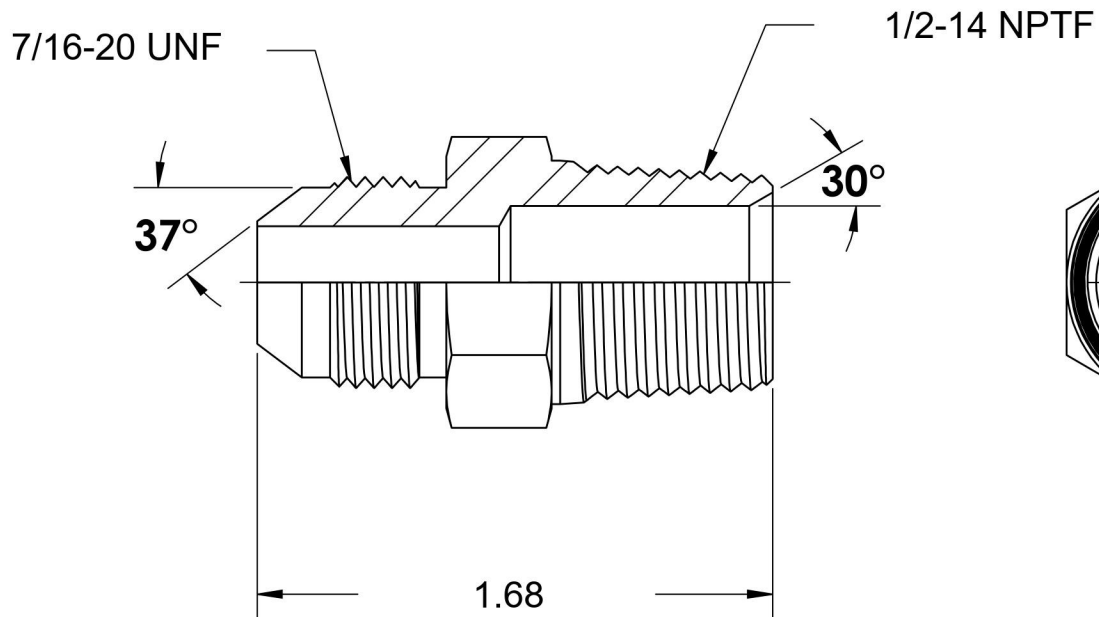

# 2404-04-08-B

Brass, SAE J514 37° Flare Male Connector, 1/4" Male JIC x 1/2" Male NPTF 30°

6701 Cochran Road  
Solon, Ohio 44139  
Phone: (440) 248-1880  
Toll Free: 1-888-331-1523

<b>Temperature Rating</b> -325°F to 400°F	<b>Material</b> C360 Brass	<b>Industry Standards</b> SAE J514 , SAE J476	<b>Series</b> 2404-B
<b>Pressure Rating</b> 3300 psi	<b>Finish</b> Natural Finish		<b>Series Description</b> SAE J514 37° Flare Male Connector