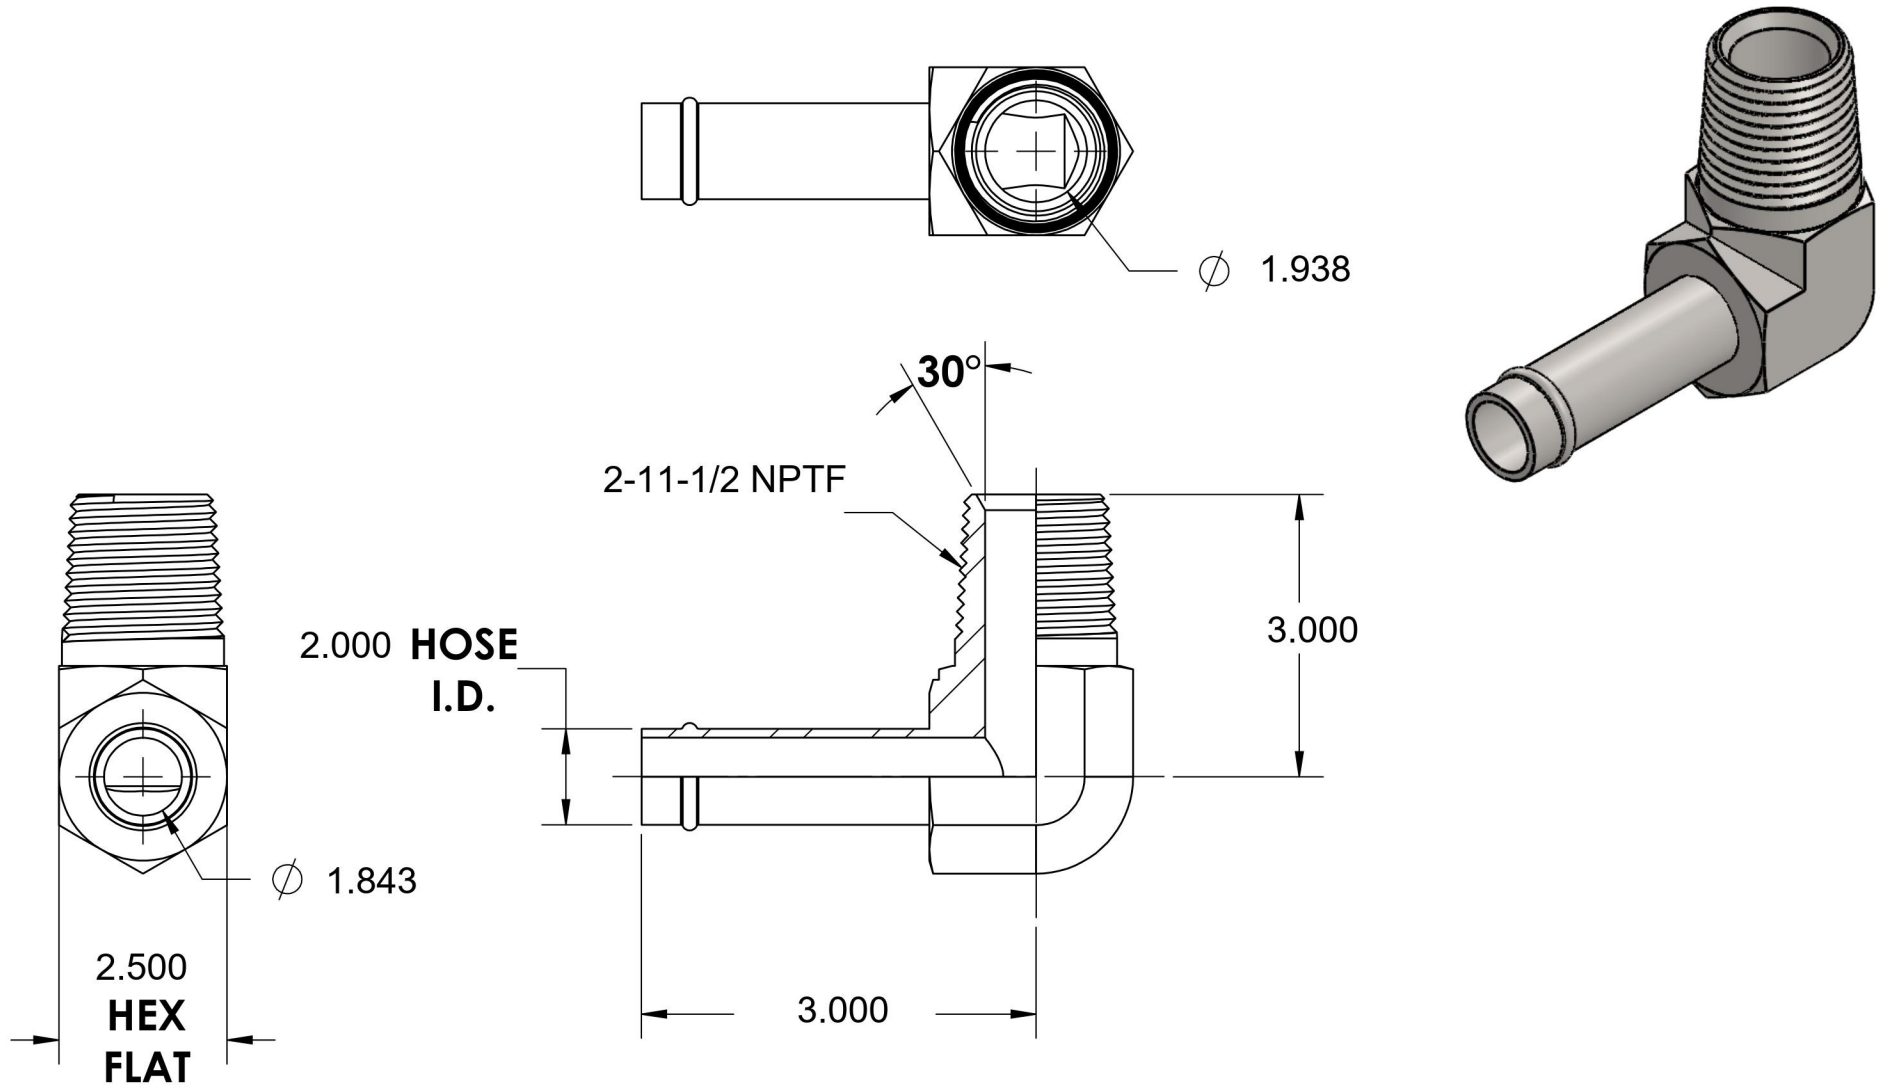

4501-32-32-FG

Steel, SAE J1231 Hose Bead 90° Male Elbow, 2" Beaded Hose Barb x 2" Male NPTF 30°

6701 Cochran Road
Solon, Ohio 44139
Phone: (440) 248-1880
Toll Free: 1-888-331-1523

Temperature Rating

-65°F to 500°F

Series

4501-FG

Series Description

SAE J1231 Hose Bead
90° Male Elbow