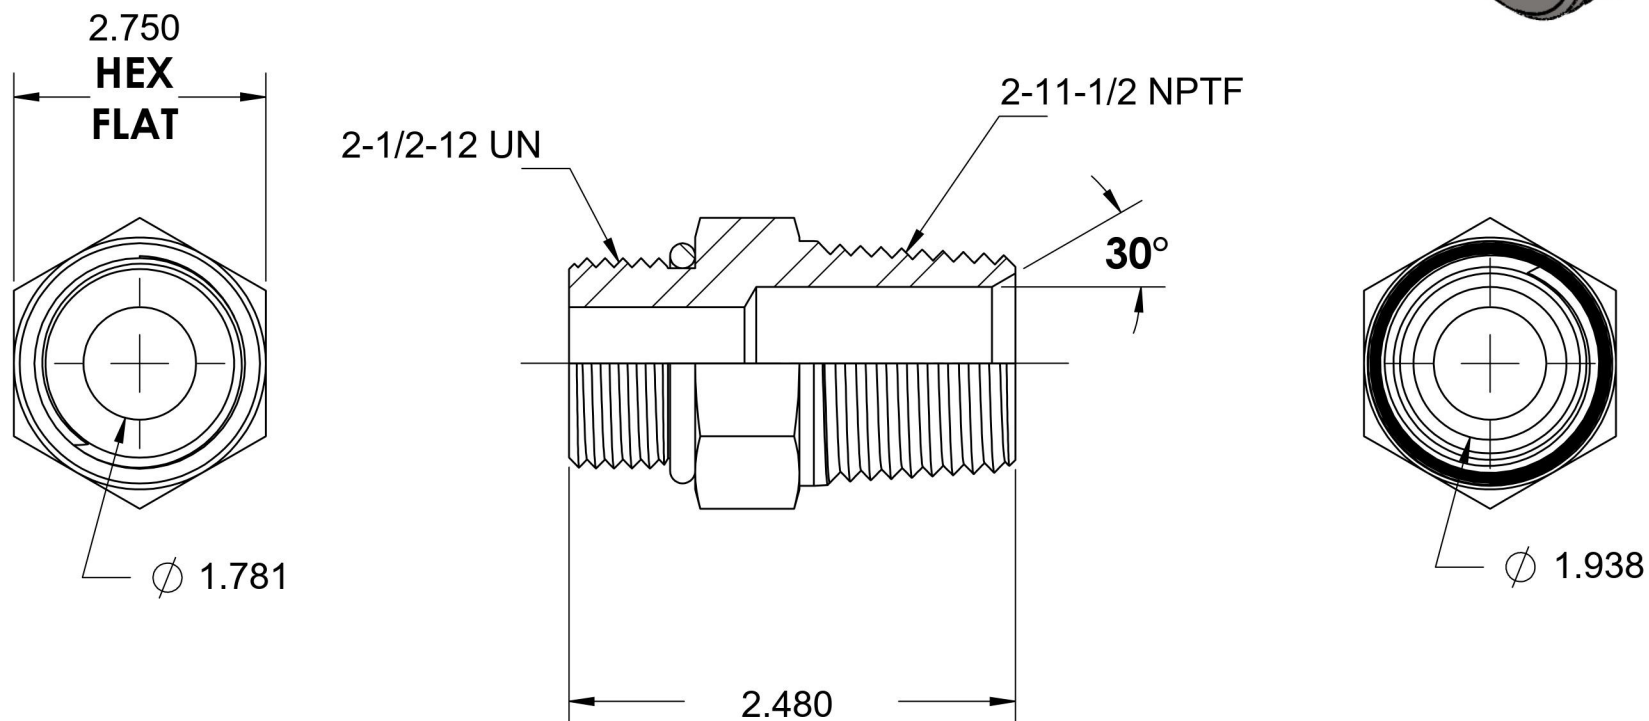

6401-32-32-O

Steel, SAE J1926 O-Ring Boss Male Adapter, 2-1/2-12 Male ORB x 2" Male NPTF 30°

6701 Cochran Road
Solon, Ohio 44139
Phone: (440) 248-1880
Toll Free: 1-888-331-1523

Temperature Rating

-40°F to 250°F

Series

6401-O

Series Description

SAE J1926 O-Ring Boss
Male Adapter