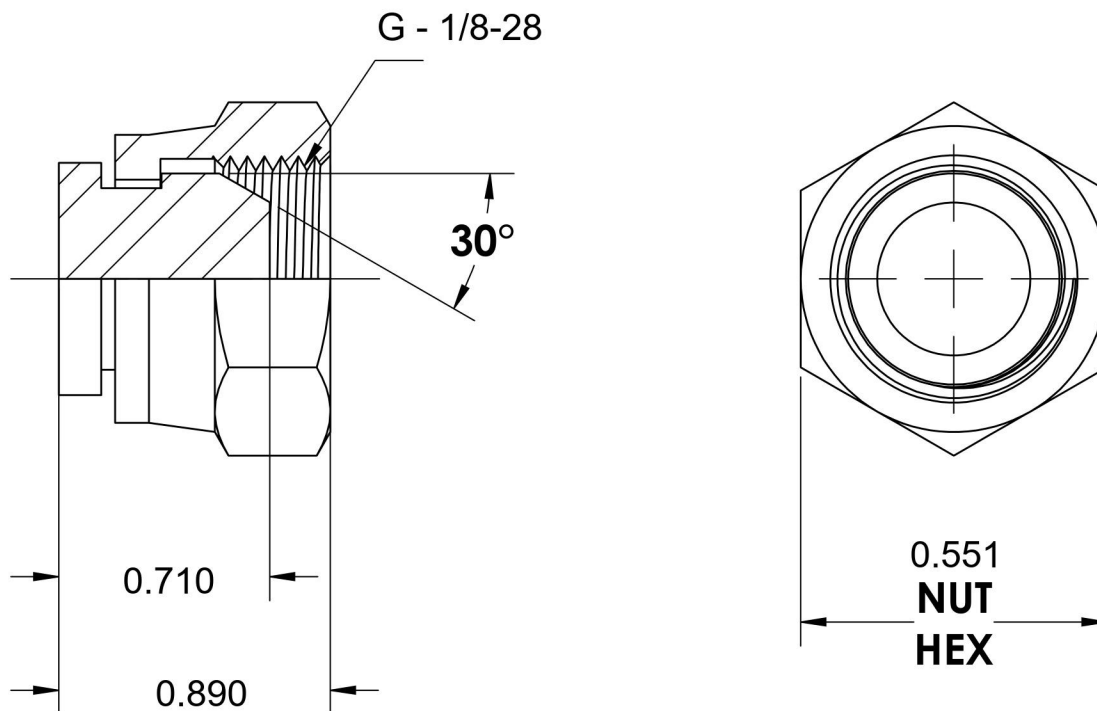

9644-C-02

Steel, ISO 8434-6 60° Cone BSPP Swivel Cap, 1/8" Female BSPP Swivel

6701 Cochran Road
Solon, Ohio 44139
Phone: (440) 248-1880
Toll Free: 1-888-331-1523

Temperature Rating -65°F to 500°F	Material C1045/12L14 Steel	Industry Standards ISO 8434-6, ASTM B633	Series 9644-C
Pressure Rating 5100 psi	Finish Trivalent Zinc		Series Description ISO 8434-6 60° Cone BSPP Swivel Cap