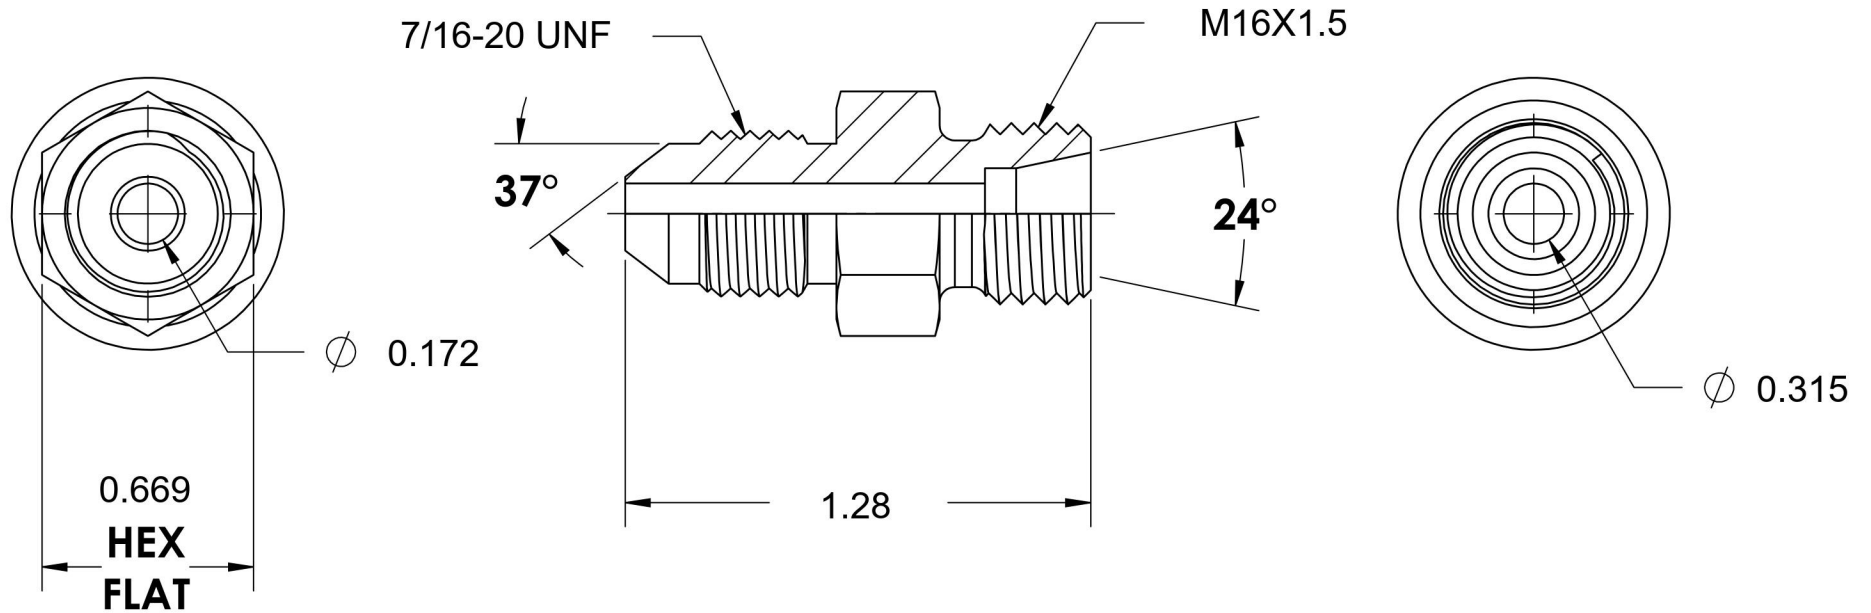

# 7005-04-L10-16-SS

Stainless Steel, SAE J514 37° Flare DIN 2353 (Light) Tube Adapter Body Only, 1/4" Male JIC x M16X1.5 Male DIN

6701 Cochran Road  
Solon, Ohio 44139  
Phone: (440) 248-1880  
Toll Free: 1-888-331-1523

<b>Temperature Rating</b>	<b>Material</b>	<b>Industry Standards</b>	<b>Series</b>
-425°F to 1200°F	316/316L Stainless Steel	SAE J514, ISO 8434-1	7005-DIN LIGHT-SS
<b>Pressure Rating</b>	<b>Finish</b>	DIN 2353	<b>Series Description</b>
5800 psi	Passivated		SAE J514 37° Flare DIN 2353 (Light) Tube Adapter Body Only