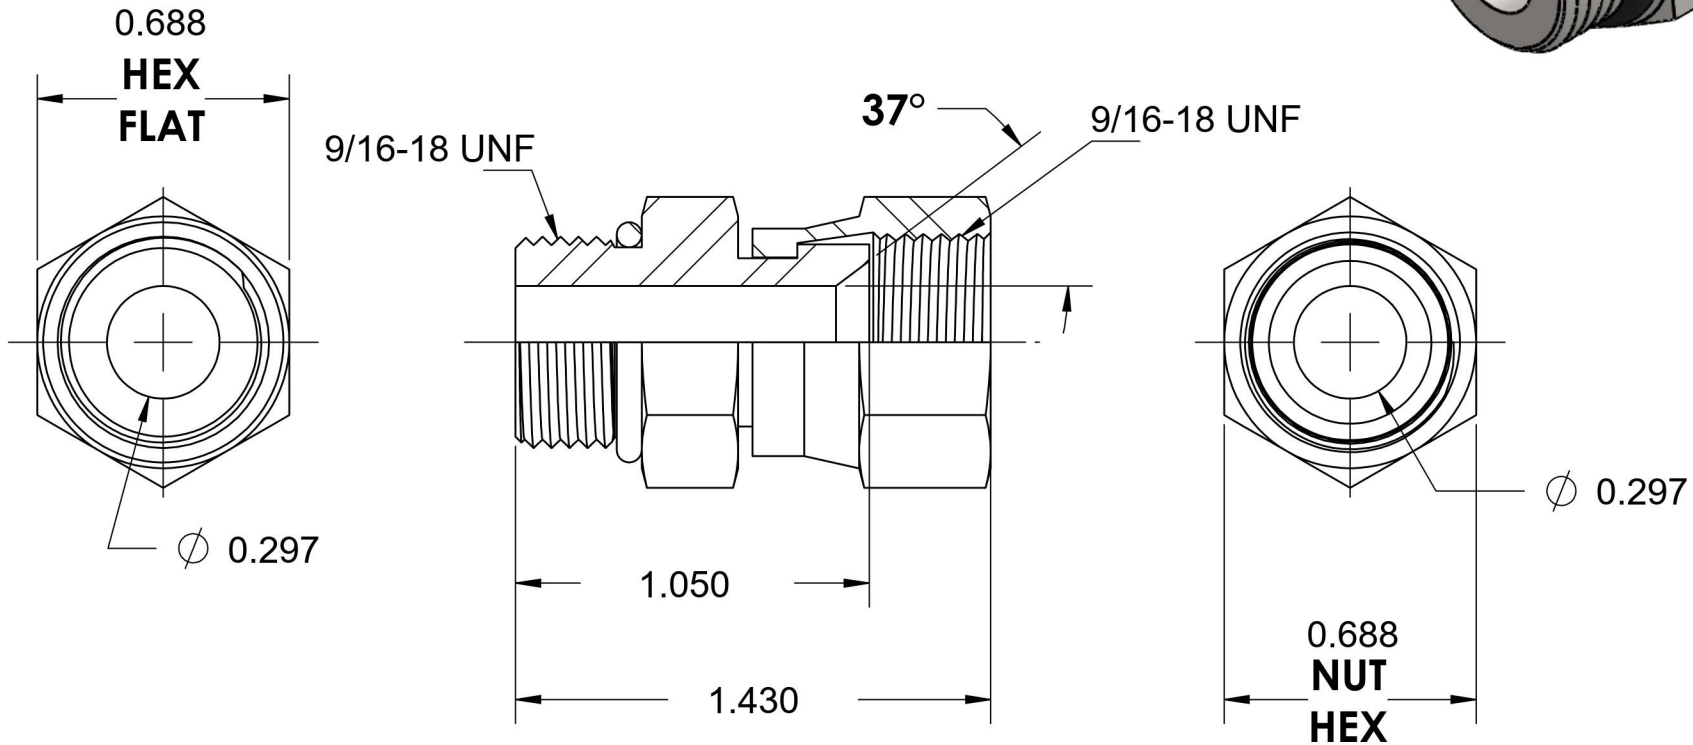

6402-06-06-O-SS

Stainless Steel, SAE J514 37° Flare Swivel Port Connector, 9/16-18 Male ORB x 3/8" Female JIC Swivel

6701 Cochran Road
Solon, Ohio 44139
Phone: (440) 248-1880
Toll Free: 1-888-331-1523

Temperature Rating

-40°F to 250°F

Pressure Rating

7200 psi

Material

316/316L Stainless Steel

Finish

Passivated

Industry Standards

SAE J514, SAE J1926-3

Series

6402-O-SS

Series Description

SAE J514 37° Flare Swivel
Port Connector