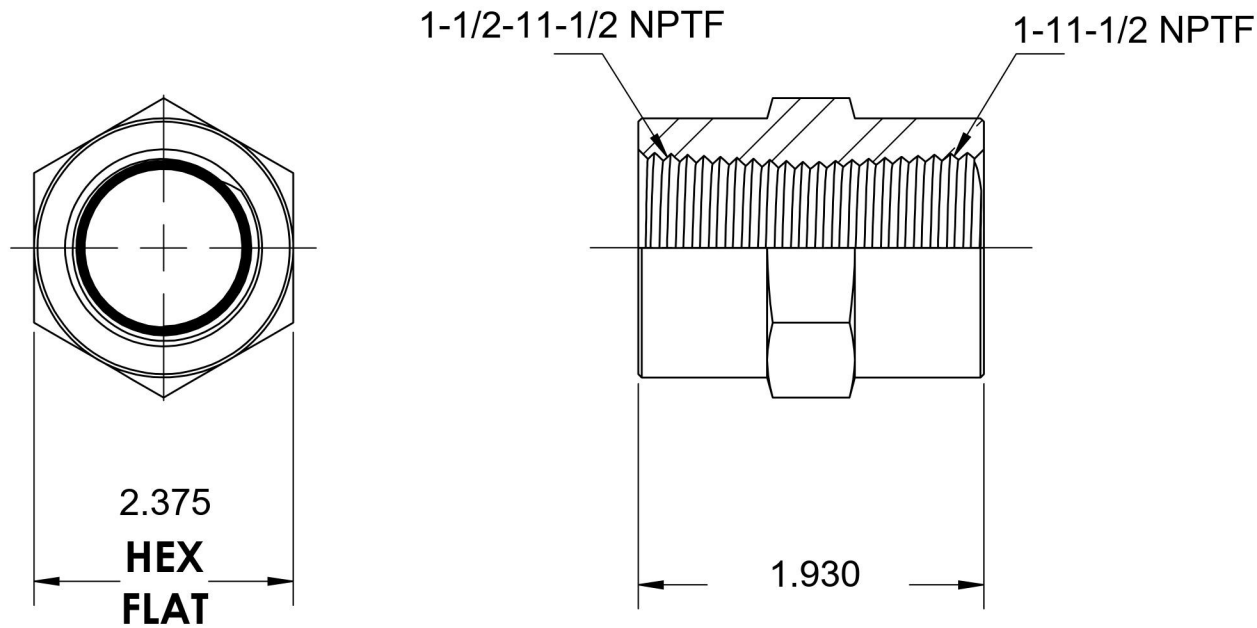

5000-24-16

Steel, SAE J514 Pipe Hex Coupling, 1-1/2" Female NPTF x 1-11-1/2" Female NPTF

6701 Cochran Road
Solon, Ohio 44139
Phone: (440) 248-1880
Toll Free: 1-888-331-1523

Temperature Rating

-65°F to 500°F