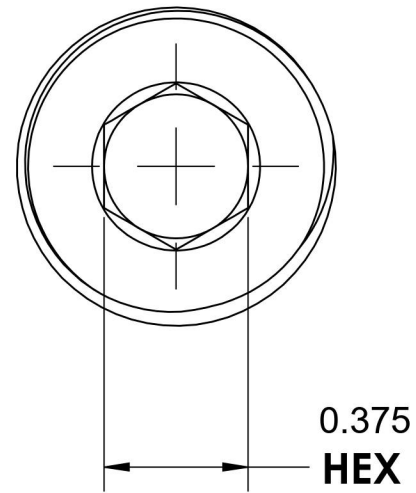

# 5406-HP-08-SS

Stainless Steel, SAE J531 Pipe Hollow Hex Plug, 1/2" Male NPTF

6701 Cochran Road  
Solon, Ohio 44139  
Phone: (440) 248-1880  
Toll Free: 1-888-331-1523

<b>Temperature Rating</b> -425°F to 1200°F	<b>Material</b> 316/316L Stainless Steel	<b>Industry Standards</b> SAE J531, SAE J476	<b>Series</b> <b>5406-HP-SS</b>
<b>Pressure Rating</b> 7200 psi	<b>Finish</b> Passivated		<b>Series Description</b> SAE J531 Pipe Hollow Hex Plug