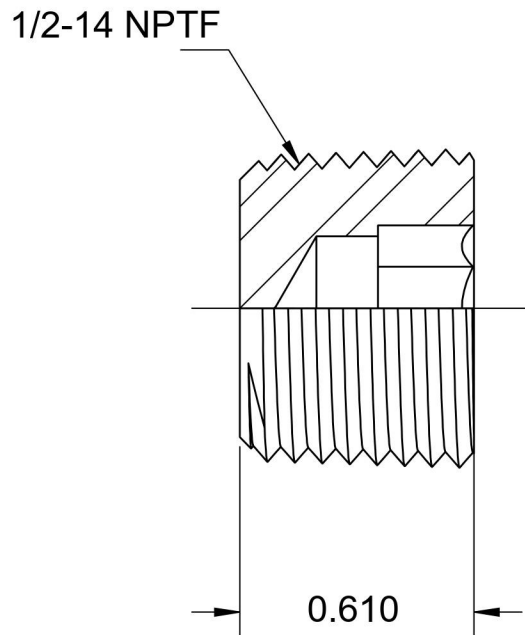

# 5406-HP-08-SS

Stainless Steel, SAE J531 Pipe Hollow Hex Plug, 1/2" Male NPTF

6701 Cochran Road  
Solon, Ohio 44139  
Phone: (440) 248-1880  
Toll Free: 1-888-331-1523

<b>Temperature Rating</b> -425°F to 1200°F	<b>Material</b> 316/316L Stainless Steel	<b>Industry Standards</b> SAE J531, SAE J476	<b>Series</b> <b>5406-HP-SS</b>
<b>Pressure Rating</b> 7200 psi	<b>Finish</b> Passivated		<b>Series Description</b> SAE J531 Pipe Hollow Hex Plug