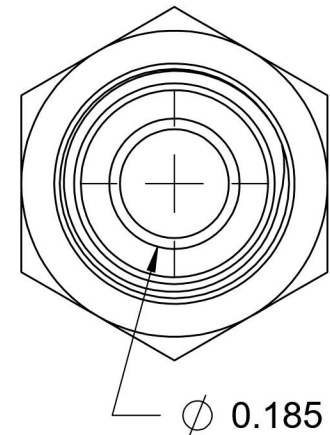

# 7002-04-04

Steel, SAE J514 37° Flare Male BSPP Port/Line Connector, 1/4" Male JIC x 1/4-19 Male BSPP 60° Line/Port

6701 Cochran Road  
Solon, Ohio 44139  
Phone: (440) 248-1880  
Toll Free: 1-888-331-1523

<b>Temperature Rating</b>	<b>Material</b>	<b>Industry Standards</b>	<b>Series</b>
-65°F to 500°F	C1045/12L14 Steel	SAE J514, ISO 1179	7002
<b>Pressure Rating</b>	<b>Finish</b>	ISO 8434-6, ASTM B633	<b>Series Description</b>
5100 psi	Trivalent Zinc		SAE J514 37° Flare Male BSPP Port/Line Connector