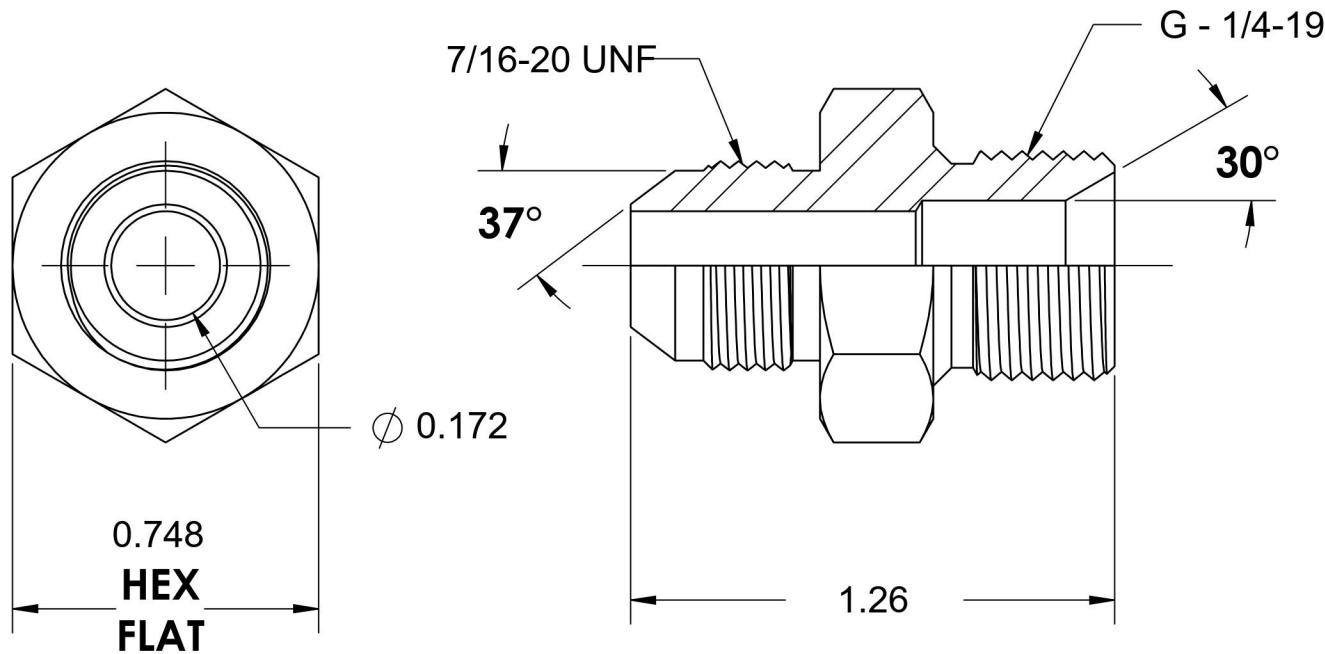

# 7002-04-04

Steel, SAE J514 37° Flare Male BSPP Port/Line Connector, 1/4" Male JIC x 1/4-19 Male BSPP 60° Line/Port

6701 Cochran Road  
Solon, Ohio 44139  
Phone: (440) 248-1880  
Toll Free: 1-888-331-1523

<b>Temperature Rating</b>	<b>Material</b>	<b>Industry Standards</b>	<b>Series</b>
-65°F to 500°F	C1045/12L14 Steel	SAE J514, ISO 1179	7002
<b>Pressure Rating</b>	<b>Finish</b>	ISO 8434-6, ASTM B633	<b>Series Description</b>
5100 psi	Trivalent Zinc		SAE J514 37° Flare Male BSPP Port/Line Connector