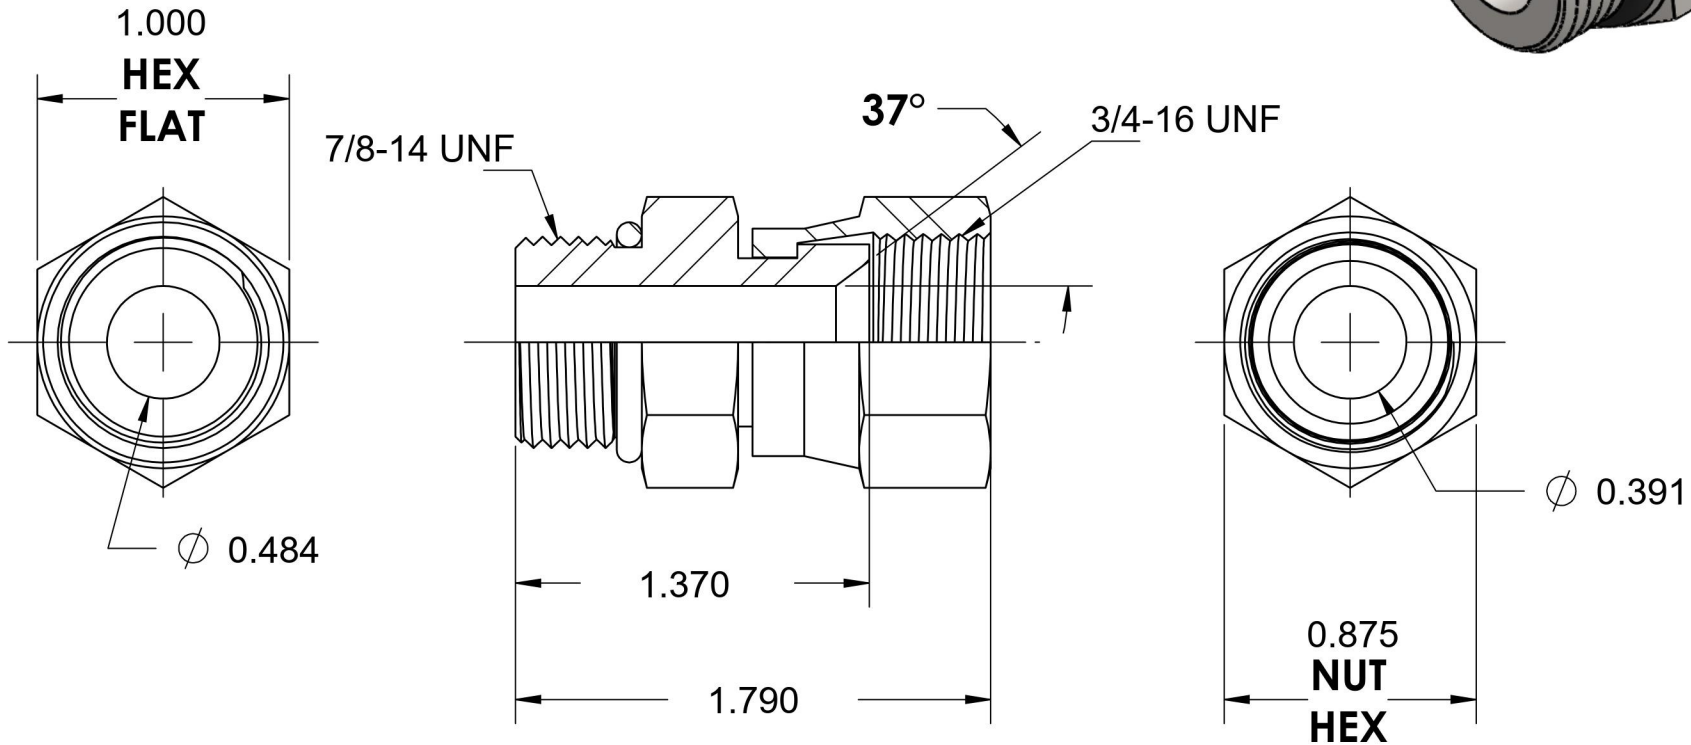

6402-10-08-O-SS

Stainless Steel, SAE J514 37° Flare Swivel Port Connector, 7/8-14 Male ORB x 1/2" Female JIC Swivel

6701 Cochran Road
Solon, Ohio 44139
Phone: (440) 248-1880
Toll Free: 1-888-331-1523

Temperature Rating -40°F to 250°F	Material 316/316L Stainless Steel	Industry Standards SAE J514, SAE J1926-3	Series 6402-O-SS
Pressure Rating 6000 psi	Finish Passivated		Series Description SAE J514 37° Flare Swivel Port Connector