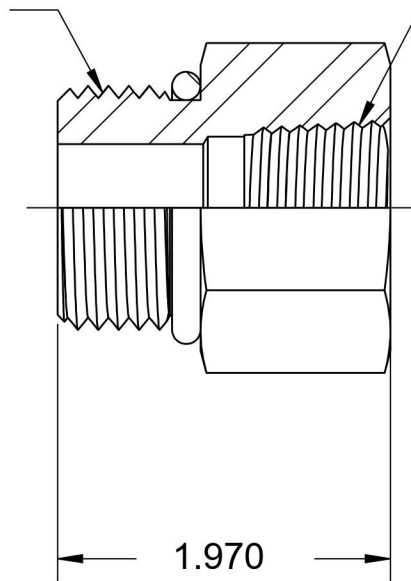

6405-20-20-O-SS

Stainless Steel, SAE J1926 O-Ring Boss Female Adapter, 1-5/8-12 Male ORB x 1-1/4" Female NPTF

1-5/8-12 UN

1-1/4-11-1/2 NPTF

6701 Cochran Road
Solon, Ohio 44139
Phone: (440) 248-1880
Toll Free: 1-888-331-1523

Temperature Rating	Material	Industry Standards	Series
-40°F to 250°F	316/316L Stainless Steel	SAE J1926-3, SAE J476	6405-O-SS
Pressure Rating	Finish	SAE J515	Series Description
3000 psi	Passivated		SAE J1926 O-Ring Boss Female Adapter