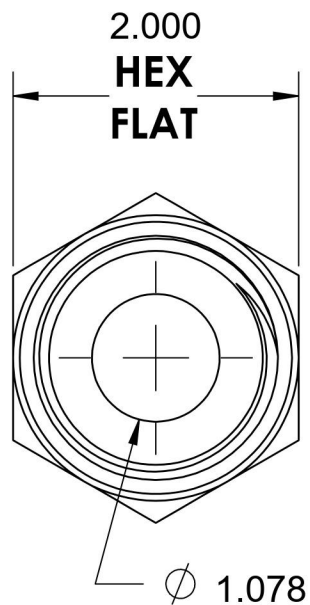

6405-20-20-O-SS

Stainless Steel, SAE J1926 O-Ring Boss Female Adapter, 1-5/8-12 Male ORB x 1-1/4" Female NPTF

1-5/8-12 UN

1-1/4-11-1/2 NPTF

6701 Cochran Road
Solon, Ohio 44139
Phone: (440) 248-1880
Toll Free: 1-888-331-1523