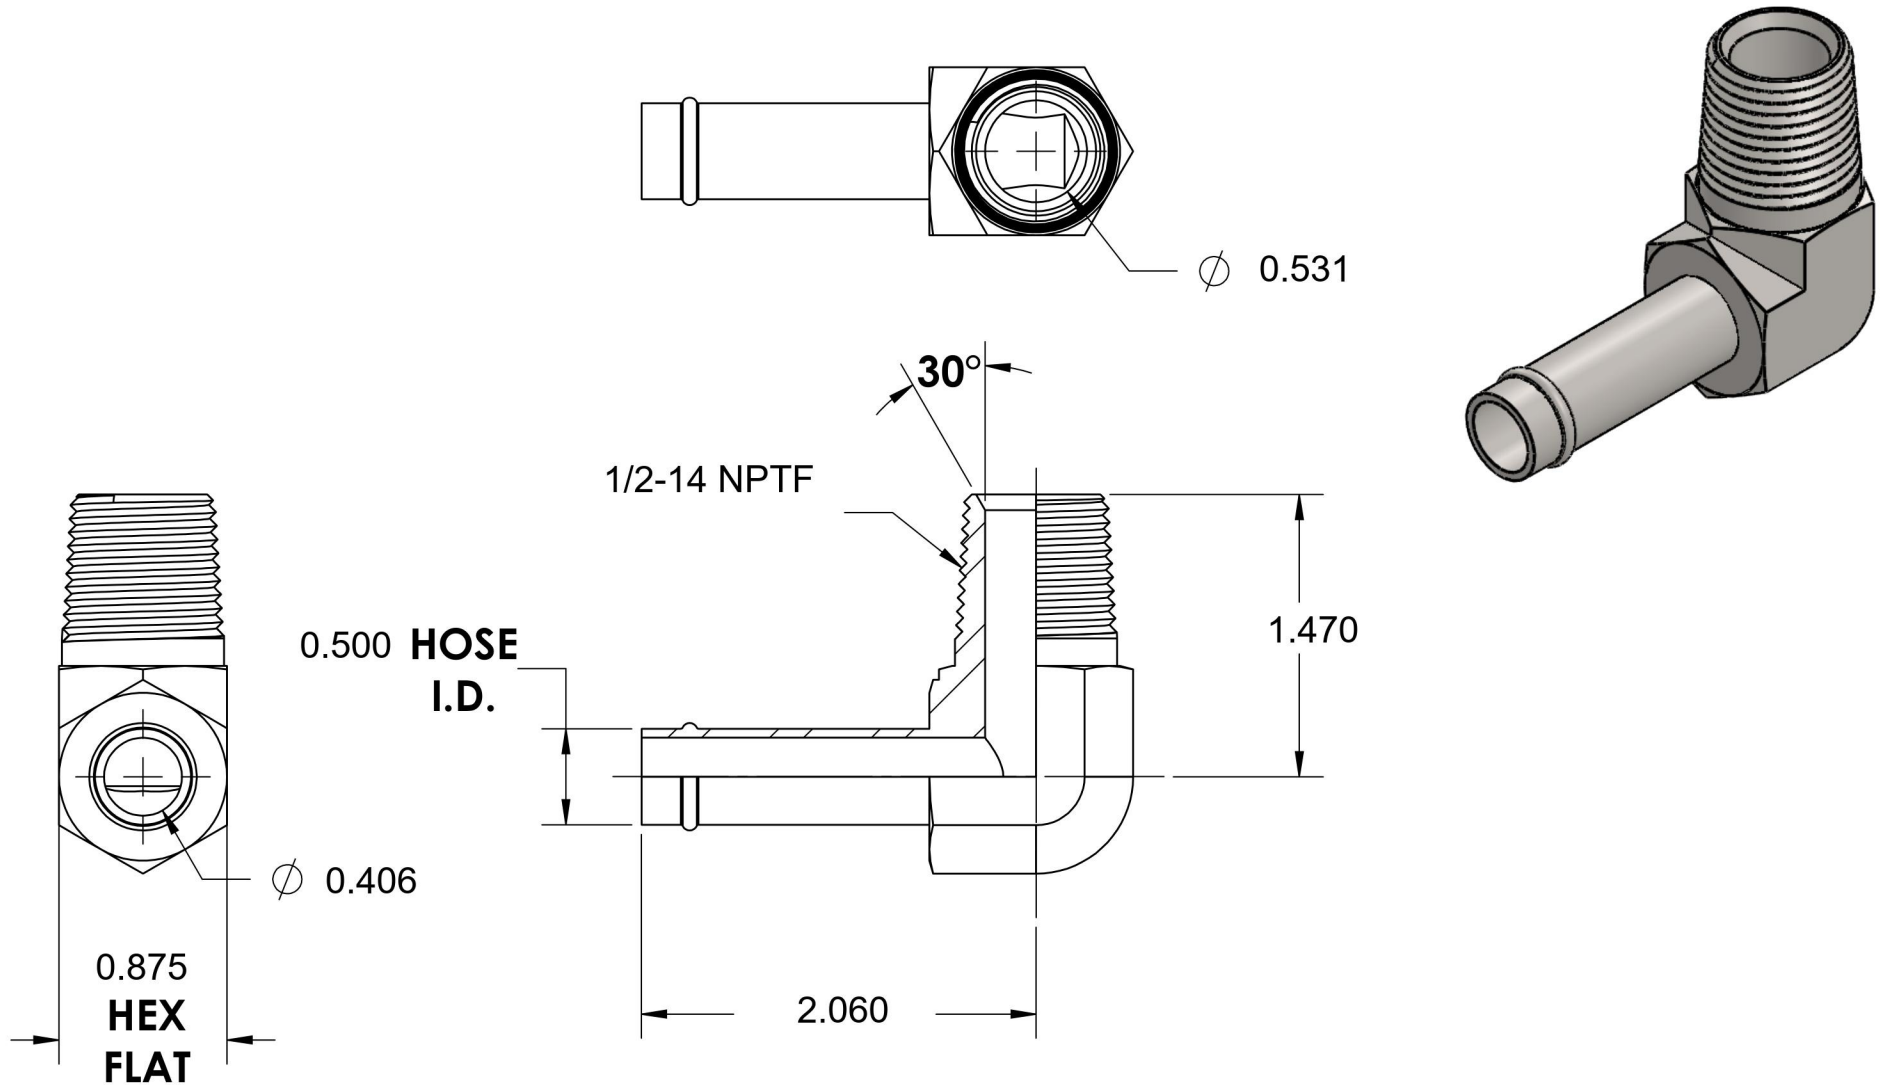

4501-08-08-FG

Steel, SAE J1231 Hose Bead 90° Male Elbow, 1/2" Beaded Hose Barb x 1/2" Male NPTF 30°

6701 Cochran Road
Solon, Ohio 44139
Phone: (440) 248-1880
Toll Free: 1-888-331-1523

| | | | |
|---------------------------|-----------------|----------------------------------|---------------------------------------|
| Temperature Rating | Material | Industry Standards | Series |
| -65°F to 500°F | C1045 Steel | SAE J1231, SAE J476 ASTM B633 | 4501-FG |
| Pressure Rating | Finish | | Series Description |
| 150 psi | Trivalent Zinc | | SAE J1231 Hose Bead 90° Male Elbow |