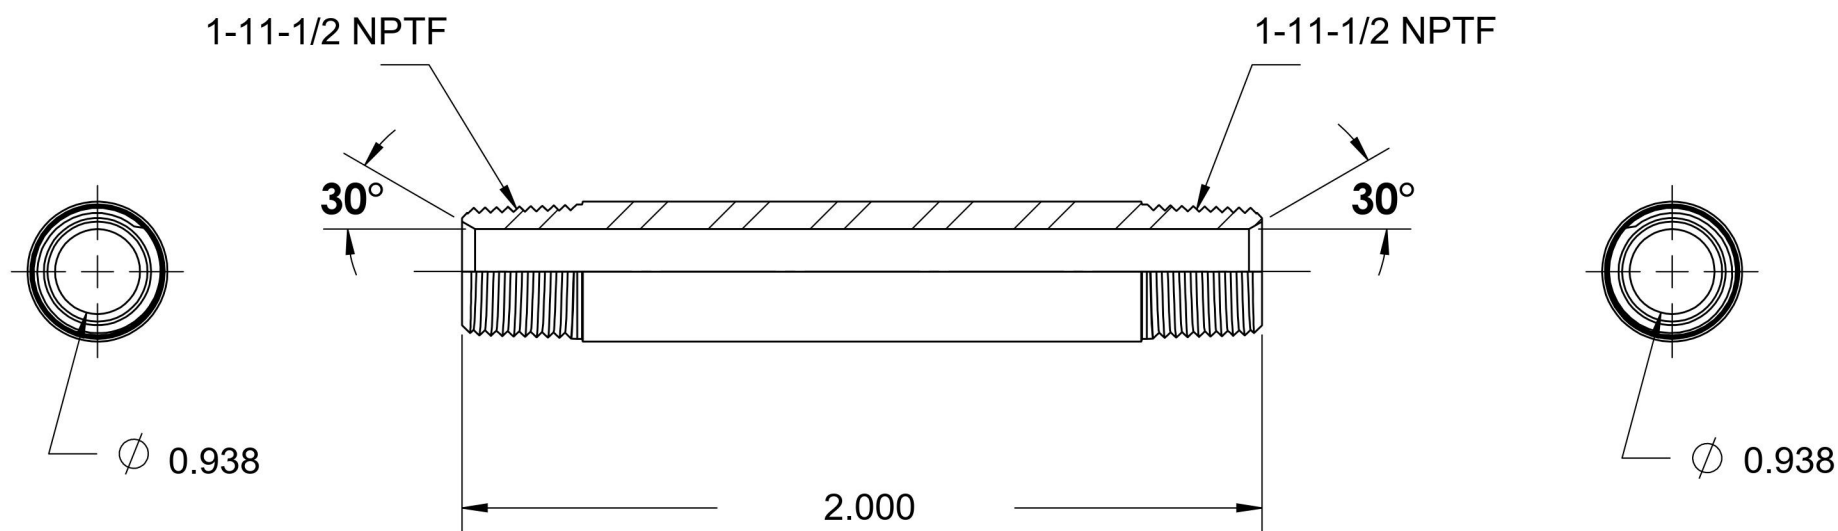

# 5404-N-16X2.000-SS

Stainless Steel, SAE J514 Pipe Long Nipple, 1" Male NPTF 30° x 1" Male NPTF 30°

6701 Cochran Road  
Solon, Ohio 44139  
Phone: (440) 248-1880  
Toll Free: 1-888-331-1523

<b>Temperature Rating</b> -425°F to 1200°F	<b>Material</b> 316/316L Stainless Steel	<b>Industry Standards</b> SAE J514, SAE J476	<b>Series</b> 5404-N-SS
<b>Pressure Rating</b> 5400 psi	<b>Finish</b> Passivated		<b>Series Description</b> SAE J514 Pipe Long Nipple