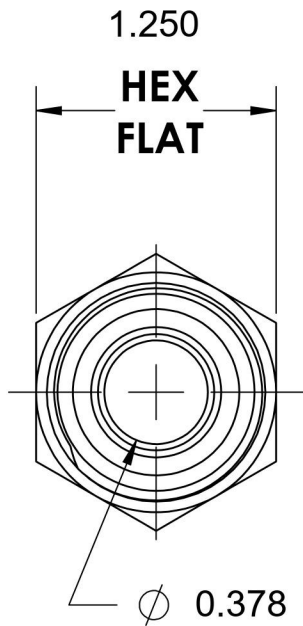

# FS6400-08-12-O-SS

Stainless Steel, SAE J1453 O-Ring Face Seal Port Connector, 1/2" Male ORFS x 1-1/16-12 Male ORB

6701 Cochran Road  
Solon, Ohio 44139  
Phone: (440) 248-1880  
Toll Free: 1-888-331-1523

<b>Temperature Rating</b>	<b>Material</b>	<b>Industry Standards</b>	<b>Series</b>
-40°F to 250°F	316/316L Stainless Steel	SAE J1453, SAE J1926-2	FS6400-O-SS
<b>Pressure Rating</b>	<b>Finish</b>		<b>Series Description</b>
6000 psi	Passivated		SAE J1453 O-Ring Face Seal Port Connector