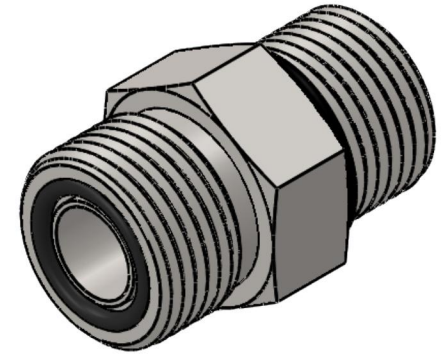

# FS6400-08-12-O-SS

Stainless Steel, SAE J1453 O-Ring Face Seal Port Connector, 1/2" Male ORFS x 1-1/16-12 Male ORB

6701 Cochran Road  
Solon, Ohio 44139  
Phone: (440) 248-1880  
Toll Free: 1-888-331-1523

<b>Temperature Rating</b>	<b>Material</b>	<b>Industry Standards</b>	<b>Series</b>
-40°F to 250°F	316/316L Stainless Steel	SAE J1453, SAE J1926-2	FS6400-O-SS
<b>Pressure Rating</b>	<b>Finish</b>		<b>Series Description</b>
6000 psi	Passivated		SAE J1453 O-Ring Face Seal Port Connector