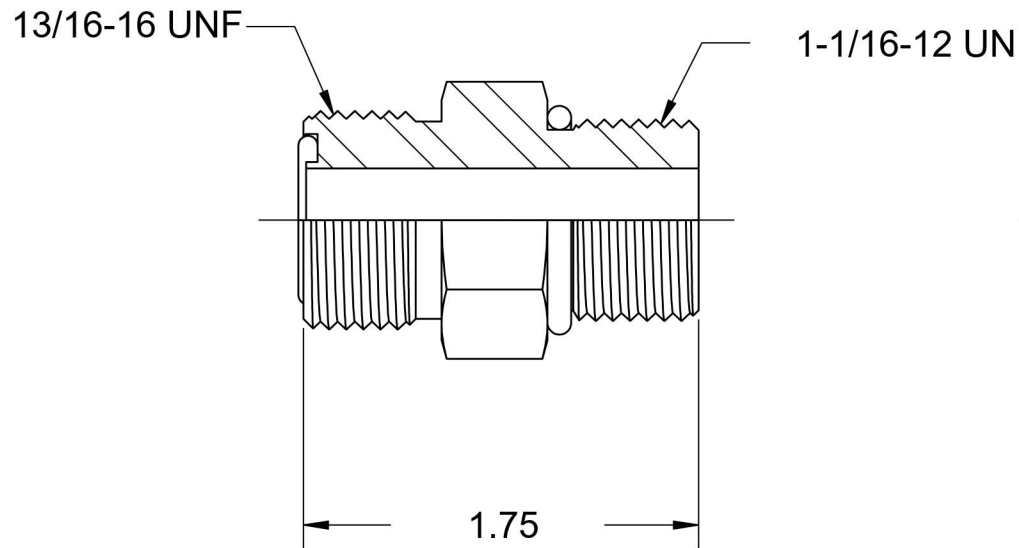

# FS6400-08-12-O-SS

Stainless Steel, SAE J1453 O-Ring Face Seal Port Connector, 1/2" Male ORFS x 1-1/16-12 Male ORB

6701 Cochran Road  
Solon, Ohio 44139  
Phone: (440) 248-1880  
Toll Free: 1-888-331-1523

<b>Temperature Rating</b>	<b>Material</b>	<b>Industry Standards</b>	<b>Series</b>
-40°F to 250°F	316/316L Stainless Steel	SAE J1453, SAE J1926-2	FS6400-O-SS
<b>Pressure Rating</b>	<b>Finish</b>		<b>Series Description</b>
6000 psi	Passivated		SAE J1453 O-Ring Face Seal Port Connector