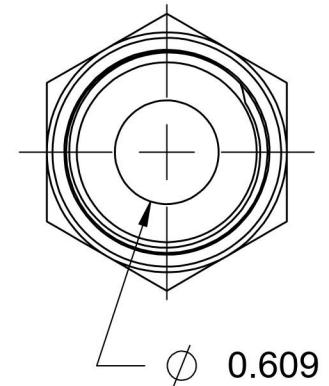

# FS6400-08-12-O-SS

Stainless Steel, SAE J1453 O-Ring Face Seal Port Connector, 1/2" Male ORFS x 1-1/16-12 Male ORB

6701 Cochran Road  
Solon, Ohio 44139  
Phone: (440) 248-1880  
Toll Free: 1-888-331-1523

<b>Temperature Rating</b>	<b>Material</b>	<b>Industry Standards</b>	<b>Series</b>
-40°F to 250°F	316/316L Stainless Steel	SAE J1453, SAE J1926-2	FS6400-O-SS
<b>Pressure Rating</b>	<b>Finish</b>		<b>Series Description</b>
6000 psi	Passivated		SAE J1453 O-Ring Face Seal Port Connector