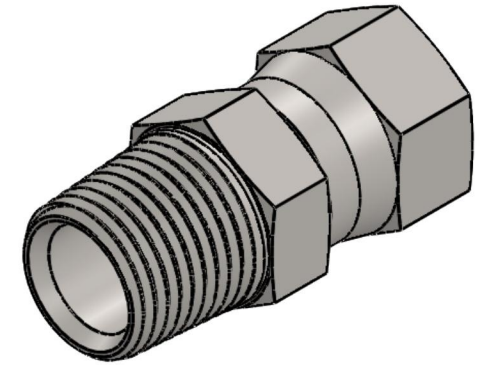

# 6505-32-24-SS

Stainless Steel, SAE J514 37° Flare Swivel Male Connector, 2" Male NPTF 30° x 1-1/2" Female JIC Swivel

6701 Cochran Road  
Solon, Ohio 44139  
Phone: (440) 248-1880  
Toll Free: 1-888-331-1523

<b>Temperature Rating</b> -425°F to 1200°F	<b>Material</b> 316/316L Stainless Steel	<b>Industry Standards</b> SAE J514 , SAE J476	<b>Series</b> 6505-SS
<b>Pressure Rating</b> 2000 psi	<b>Finish</b> Passivated		<b>Series Description</b> SAE J514 37° Flare Swivel Male Connector