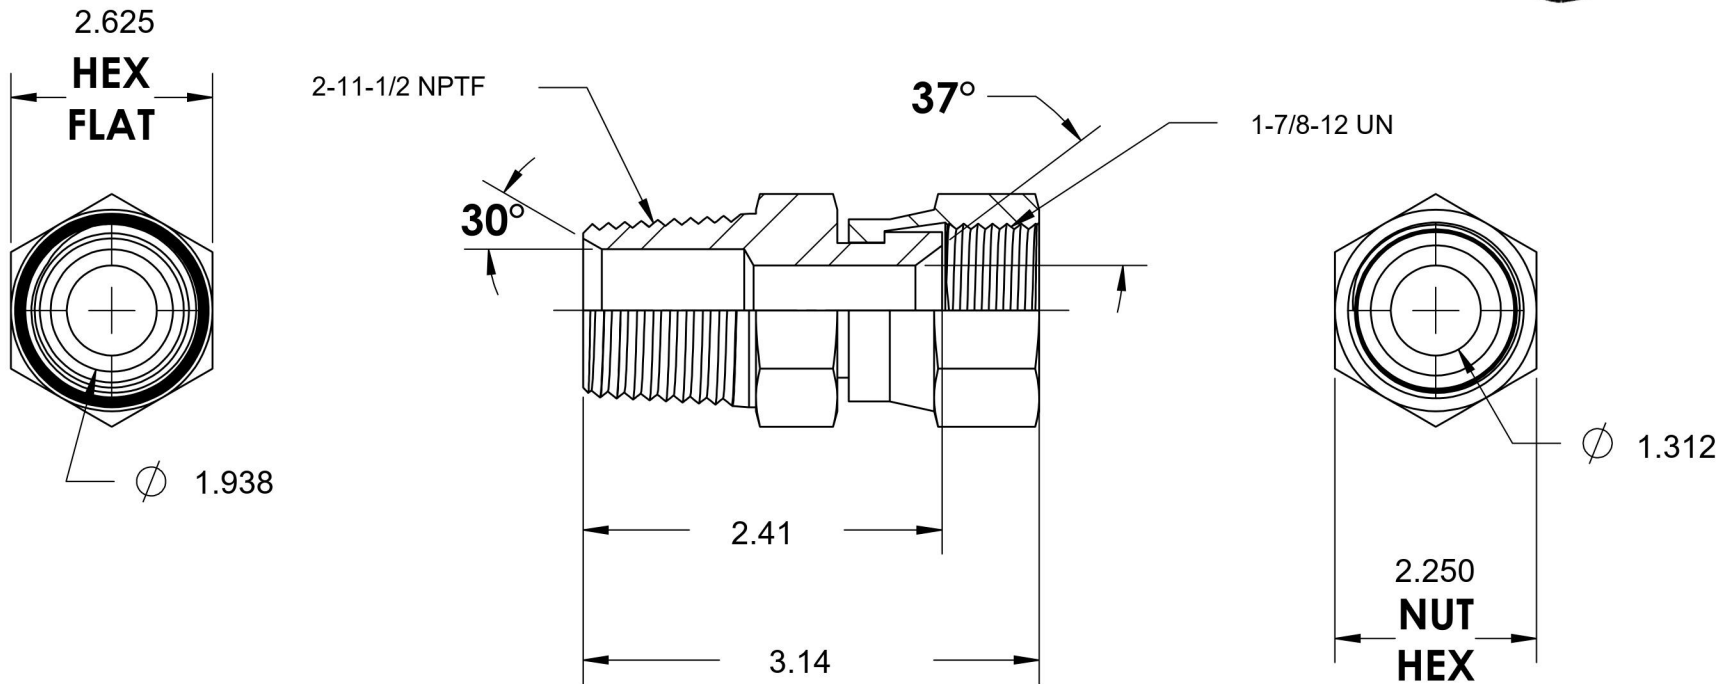

# 6505-32-24-SS

Stainless Steel, SAE J514 37° Flare Swivel Male Connector, 2" Male NPTF 30° x 1-1/2" Female JIC Swivel

6701 Cochran Road  
Solon, Ohio 44139  
Phone: (440) 248-1880  
Toll Free: 1-888-331-1523

<b>Temperature Rating</b> -425°F to 1200°F	<b>Material</b> 316/316L Stainless Steel	<b>Industry Standards</b> SAE J514 , SAE J476	<b>Series</b> 6505-SS
<b>Pressure Rating</b> 2000 psi	<b>Finish</b> Passivated		<b>Series Description</b> SAE J514 37° Flare Swivel Male Connector