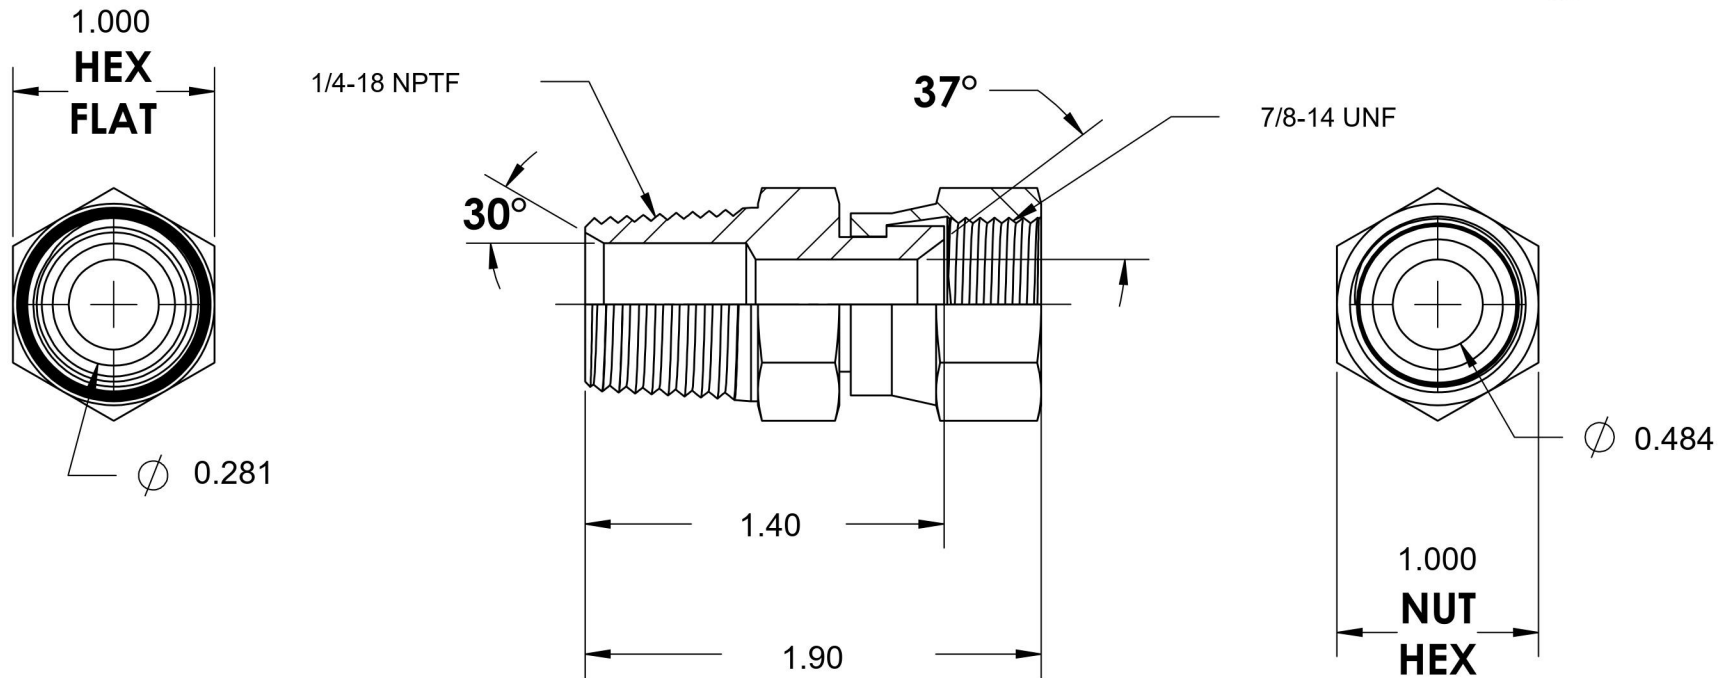

6505-04-10

Steel, SAE J514 37° Flare Swivel Male Connector, 1/4" Male NPTF 30° x 5/8" Female JIC Swivel

6701 Cochran Road
Solon, Ohio 44139
Phone: (440) 248-1880
Toll Free: 1-888-331-1523

Temperature Rating	Material	Industry Standards	Series
-65°F to 500°F	C1045/12L14 Steel	SAE J514 , SAE J476 ASTM B633	6505
Pressure Rating	Finish		Series Description
5000 psi	Trivalent Zinc		SAE J514 37° Flare Swivel Male Connector