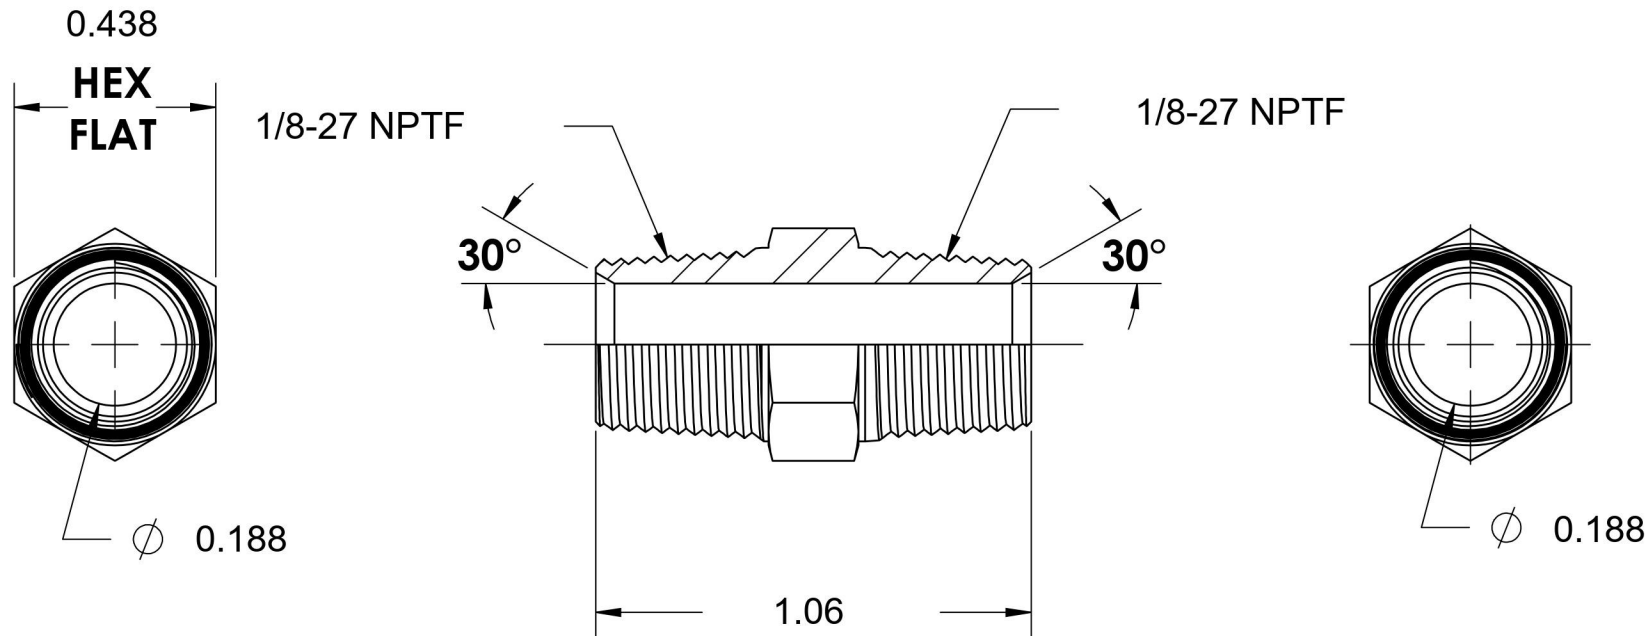

5404-02-02-SS

Stainless Steel, SAE J514 Pipe Nipple, 1/8" Male NPTF 30° x 1/8" Male NPTF 30°

6701 Cochran Road
Solon, Ohio 44139
Phone: (440) 248-1880
Toll Free: 1-888-331-1523

Temperature Rating	Material	Industry Standards	Series
-425°F to 1200°F	316/316L Stainless Steel	SAE J514 , SAE J476	5404-SS
Pressure Rating	Finish		Series Description
7200 psi	Passivated		SAE J514 Pipe Nipple