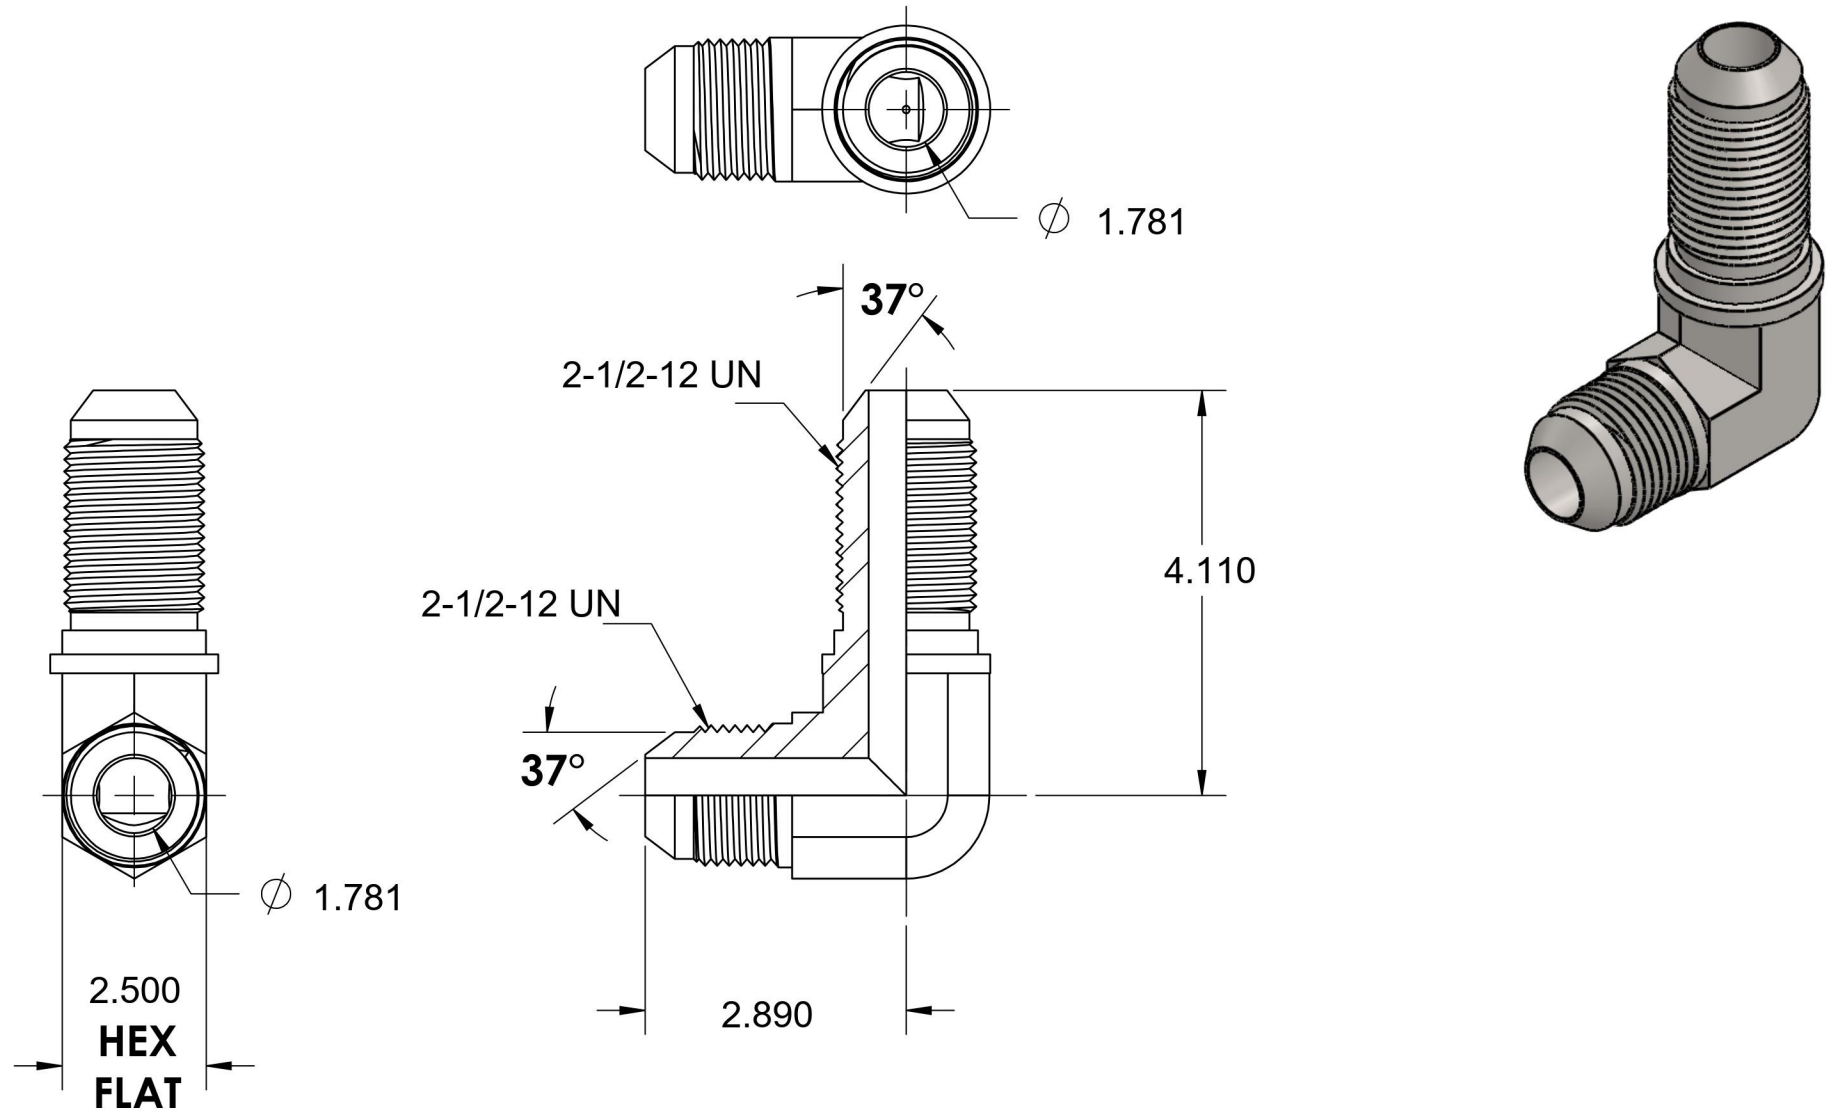

# 2701-32-32-SS

Stainless Steel, SAE J514 37° Flare Bulkhead 90° Elbow, 2" Male JIC x 2" Male JIC

6701 Cochran Road  
Solon, Ohio 44139  
Phone: (440) 248-1880  
Toll Free: 1-888-331-1523

<b>Temperature Rating</b> -425°F to 1200°F	<b>Material</b> 316/316L Stainless Steel	<b>Industry Standards</b> SAE J514	<b>Series</b> 2701-SS
<b>Pressure Rating</b> 2000 psi	<b>Finish</b> Passivated		<b>Series Description</b> SAE J514 37° Flare Bulkhead 90° Elbow