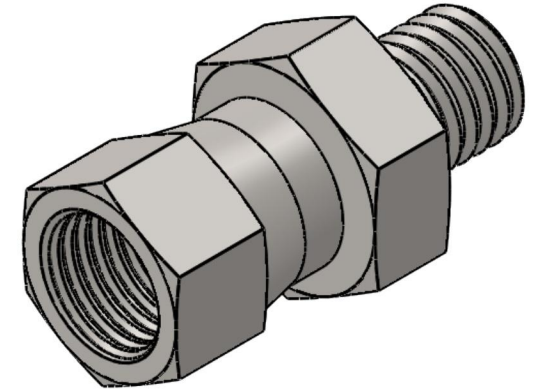

7025-08-22

Steel, SAE J514 37° Flare Swivel Male Metric Port/Line Connector, 1/2" Female JIC Swivel x M22X1.5 Male Metric 60° Line/Port

6701 Cochran Road
Solon, Ohio 44139
Phone: (440) 248-1880
Toll Free: 1-888-331-1523

Temperature Rating

-65°F to 500°F

Pressure Rating

6000 psi

Material

C1045 / 12L14 Steel

Finish

Trivalent Zinc

Industry Standards

SAE J514, ISO 9974

ASTM B633

Series

7025

Series Description

SAE J514 37° Flare Swivel Male
Metric Port/Line Connector