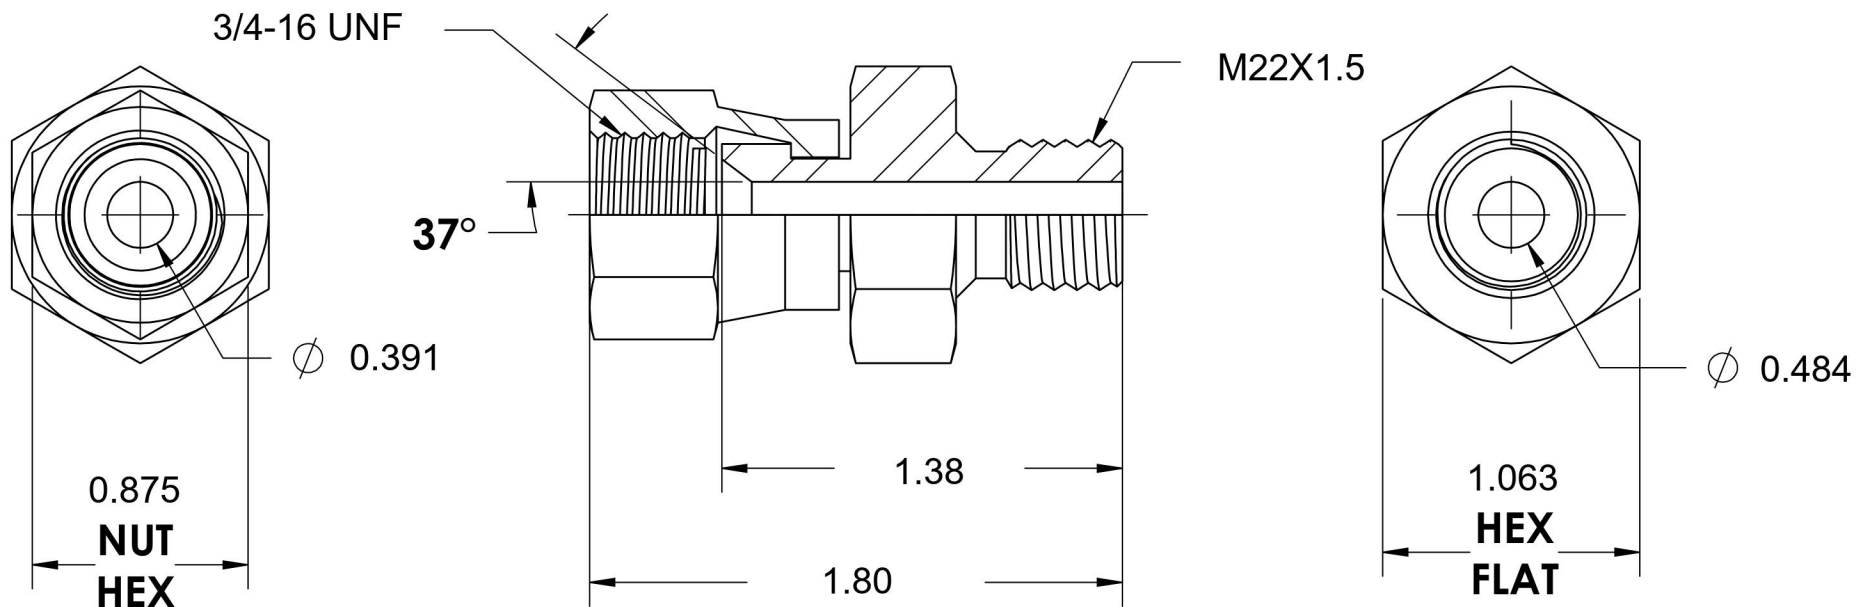

7025-08-22

Steel, SAE J514 37° Flare Swivel Male Metric Port/Line Connector, 1/2" Female JIC Swivel x M22X1.5 Male Metric 60° Line/Port

6701 Cochran Road
Solon, Ohio 44139
Phone: (440) 248-1880
Toll Free: 1-888-331-1523

Temperature Rating

-65°F to 500°F

Pressure Rating

6000 psi

Material

C1045 / 12L14 Steel

Finish

Trivalent Zinc

Industry Standards

SAE J514, ISO 9974

ASTM B633

Series

7025

Series Description

SAE J514 37° Flare Swivel Male
Metric Port/Line Connector