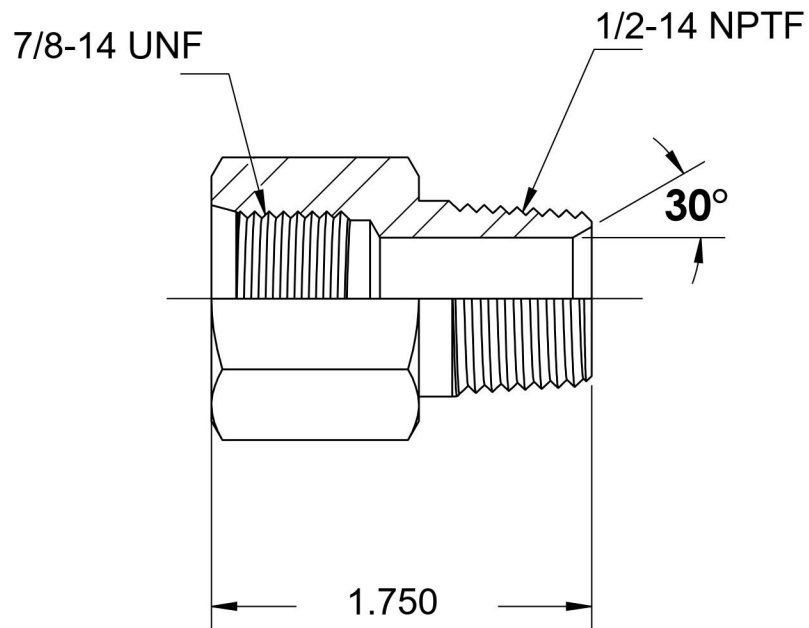

6404-10-08-SS

Stainless Steel, SAE J1926 O-Ring Boss Male Adapter, 7/8-14 Female ORB x 1/2" Male NPTF 30°

6701 Cochran Road
Solon, Ohio 44139
Phone: (440) 248-1880
Toll Free: 1-888-331-1523

Temperature Rating	Material	Industry Standards	Series
-425°F to 1200°F	316/316L Stainless Steel	SAE J1926-1, SAE J476	6404-SS
Pressure Rating	Finish		Series Description
4500 psi	Passivated		SAE J1926 O-Ring Boss Male Adapter