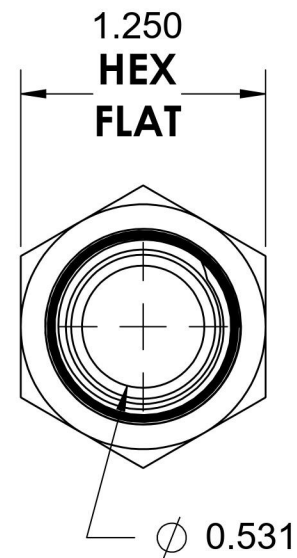

6404-10-08-SS

Stainless Steel, SAE J1926 O-Ring Boss Male Adapter, 7/8-14 Female ORB x 1/2" Male NPTF 30°

6701 Cochran Road
Solon, Ohio 44139
Phone: (440) 248-1880
Toll Free: 1-888-331-1523

Temperature Rating	Material	Industry Standards	Series
-425°F to 1200°F	316/316L Stainless Steel	SAE J1926-1, SAE J476	6404-SS
Pressure Rating	Finish		Series Description
4500 psi	Passivated		SAE J1926 O-Ring Boss Male Adapter