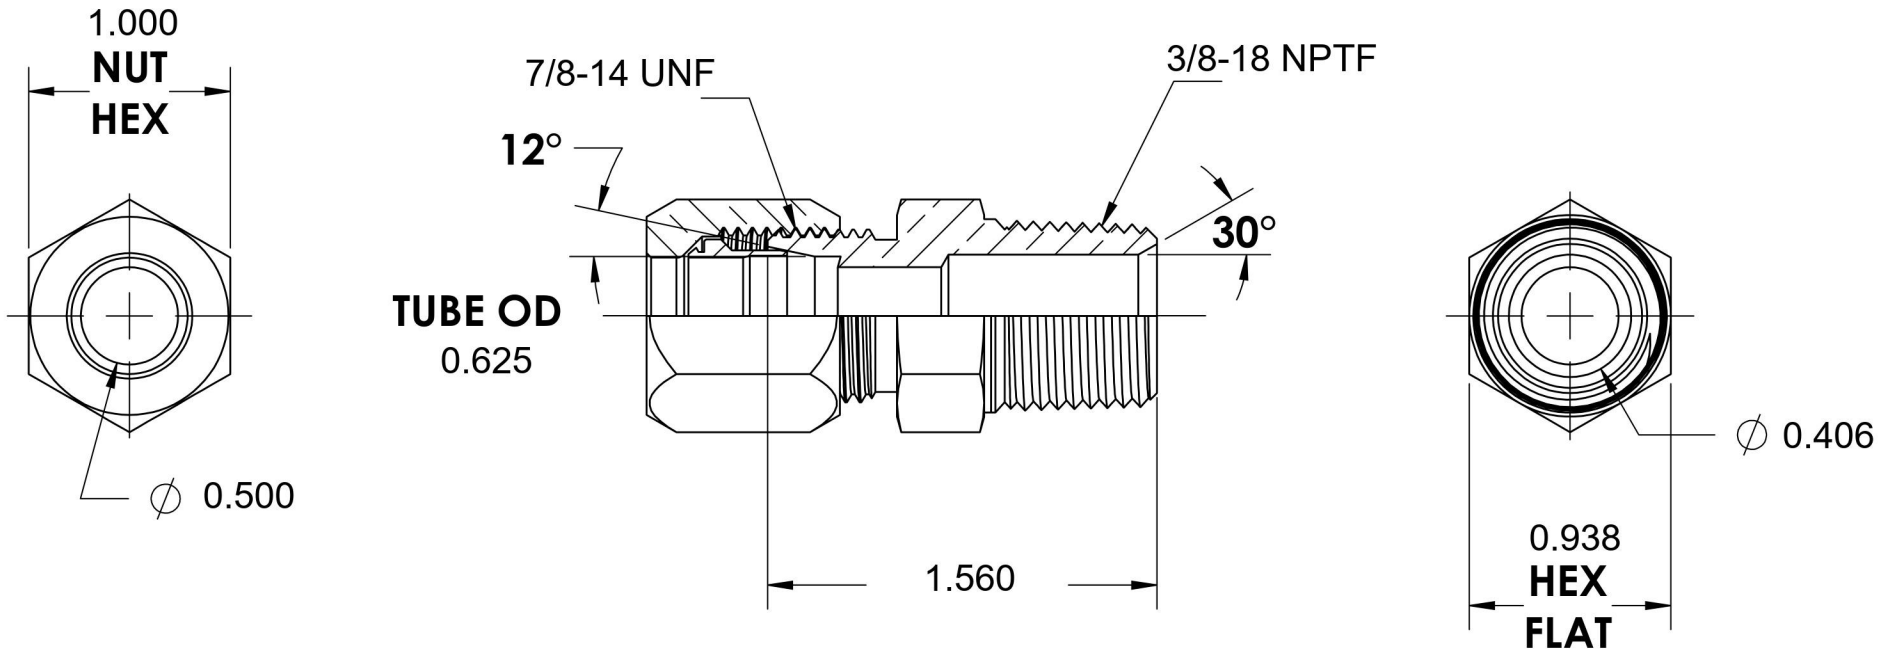

C2404-10-06-SS

Stainless Steel, SAE J514 Flareless Tube Male Connector, 5/8" Flareless Bite Type x 3/8" Male NPTF 30°

6701 Cochran Road
Solon, Ohio 44139
Phone: (440) 248-1880
Toll Free: 1-888-331-1523

Temperature Rating	Material	Industry Standards	Series
-425°F to 1200°F	316/316L Stainless Steel	SAE J514, SAE J476	C2404-SS
Pressure Rating	Finish		Series Description
4500 psi	Passivated		SAE J514 Flareless Tube Male Connector