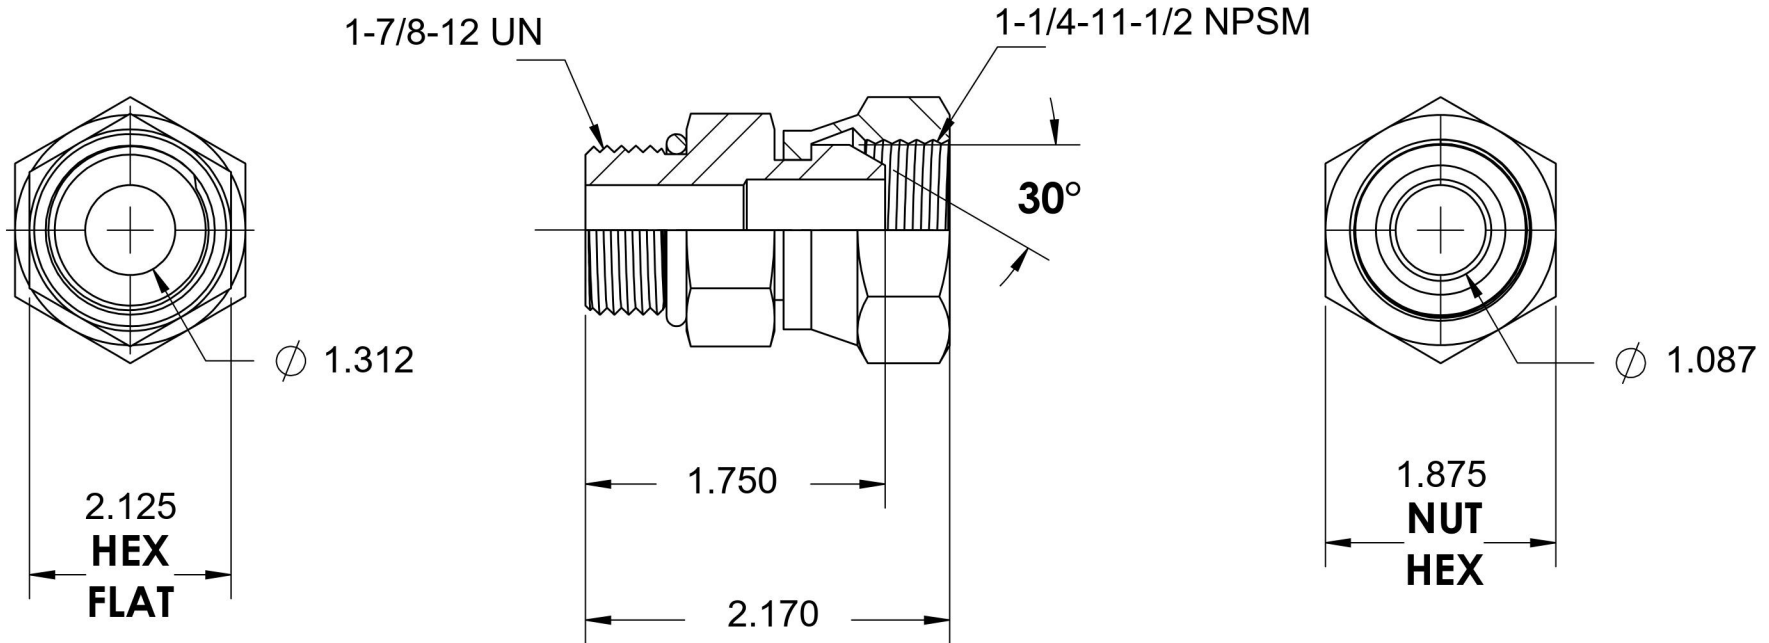

6900-24-20-O

Steel, SAE J514 NPSM Swivel Port Connector, 1-7/8-12 Male ORB x 1-1/4" Female NPSM Swivel

6701 Cochran Road
Solon, Ohio 44139
Phone: (440) 248-1880
Toll Free: 1-888-331-1523

| | | | |
|---------------------------|-------------------|---|-------------------------------------|
| Temperature Rating | Material | Industry Standards | Series |
| -40°F to 250°F | C1045/12L14 Steel | SAE J514, SAE J476 SAE J1926-3, SAE J515 | 6900-O |
| Pressure Rating | Finish | ASTM B633 | Series Description |
| 2000 psi | Trivalent Zinc | | SAE J514 NPSM Swivel Port Connector |